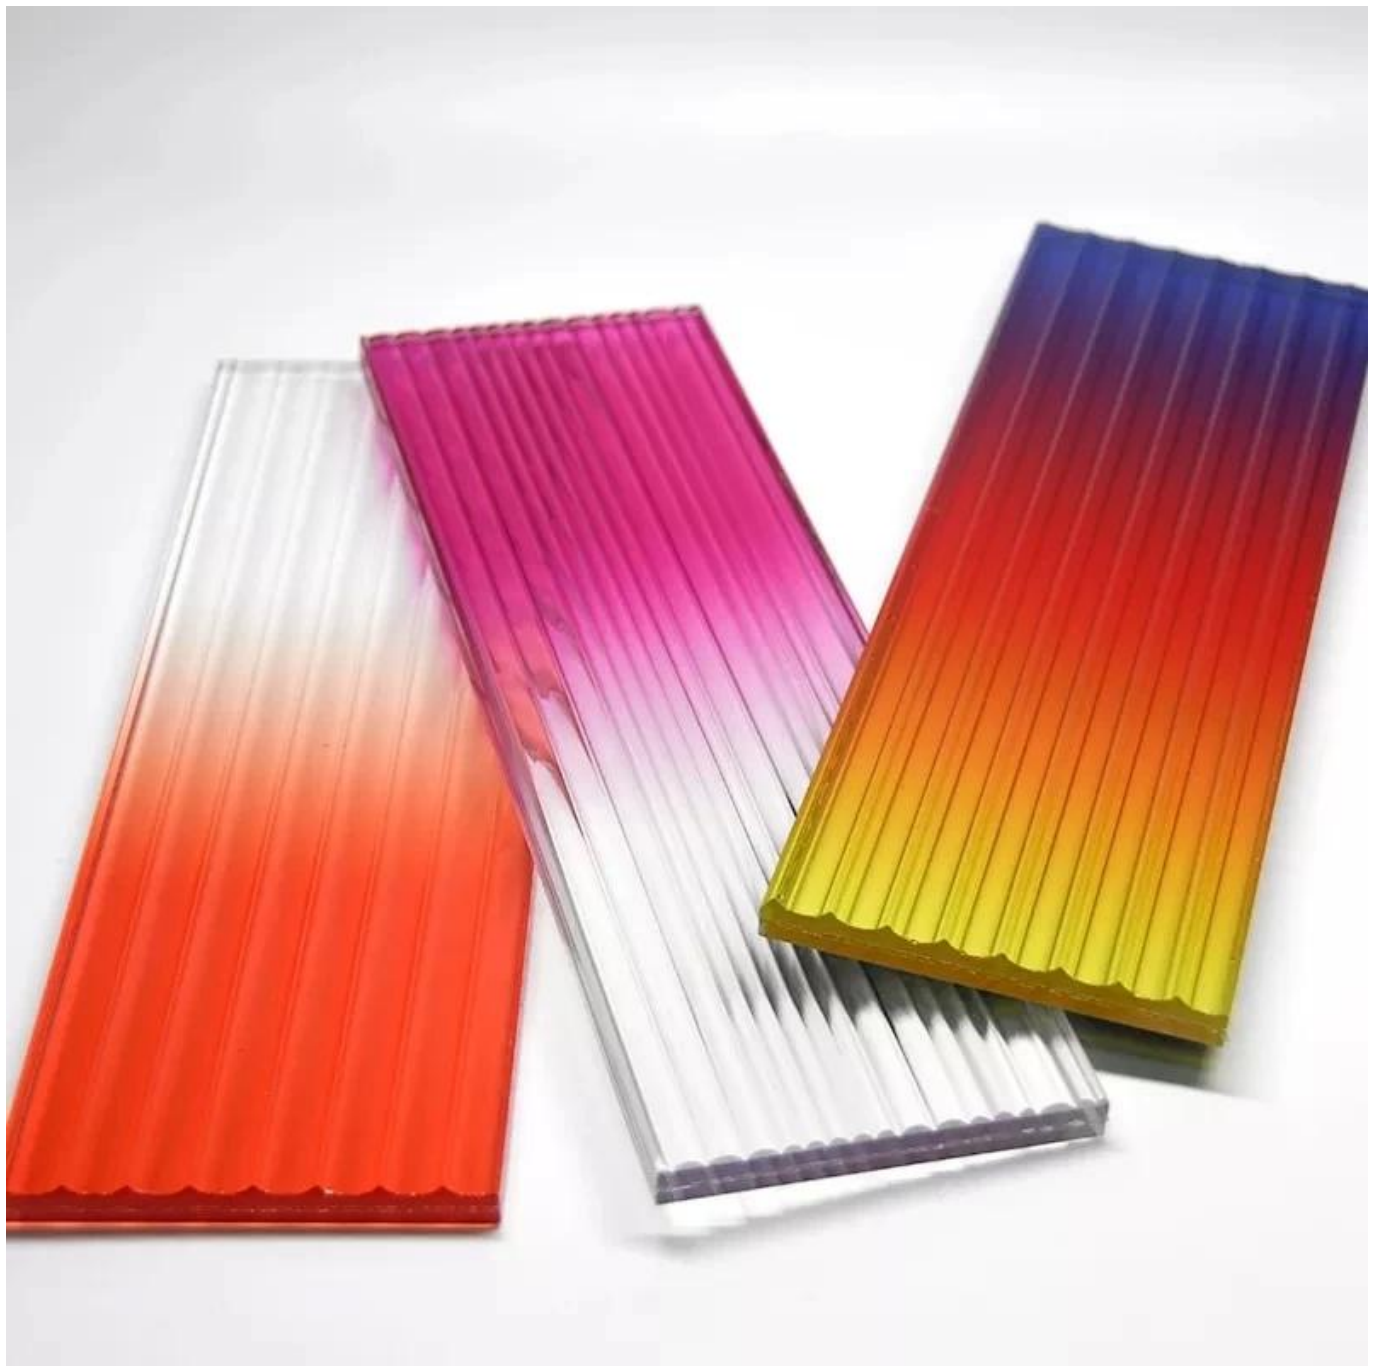

# Products Description

Item	Glass Type	Material option	Thickness(mm)	PVB/EVA/SGP thickness(mm)	Remark
Decoration Glass	Painted glass	Clear tempered	3-25 or customize/		All can be tempered
		Low iron/Ultra clear glass	3-25 or customize/		
		Frosted glass	3-25 or customize/		
		Acid etched glass	3-25 or customize/		
		Patterned glass	5 or customize /		
	Enamelled glass	Clear tempered	3-25 or customize/		
		Low iron/Ultra clear glass	3-25 or customize/		
	Frosted glass	Clear glass	3-25 or customize/		
		Low iron/Ultra clear glass	3-25 or customize/		
		Tinted glass	3-19 or customize/		
	Acid etched glass	Acid etched glass	3-25 or customize/		
	Mirror glass	Mirror glass	5,8 or customize /		
	Patterned/Figured glass	pattrened/figured glass	5 or customize /		
	Hot bending glass	Clear glass	5-25 or customize/		
		Low iron/Ultra clear glass	5-25 or customize/		
tinted glass		5-25 or customize/			
Wired laminated glass	Clear glass	3-25 or customize	0.38,0.76,1.14up		
	Low iron/Ultra clear glass	3-25 or customize	0.38,0.76,1.14up		
	Tinted glass	3-25 or customize	0.38,0.76,1.14up		