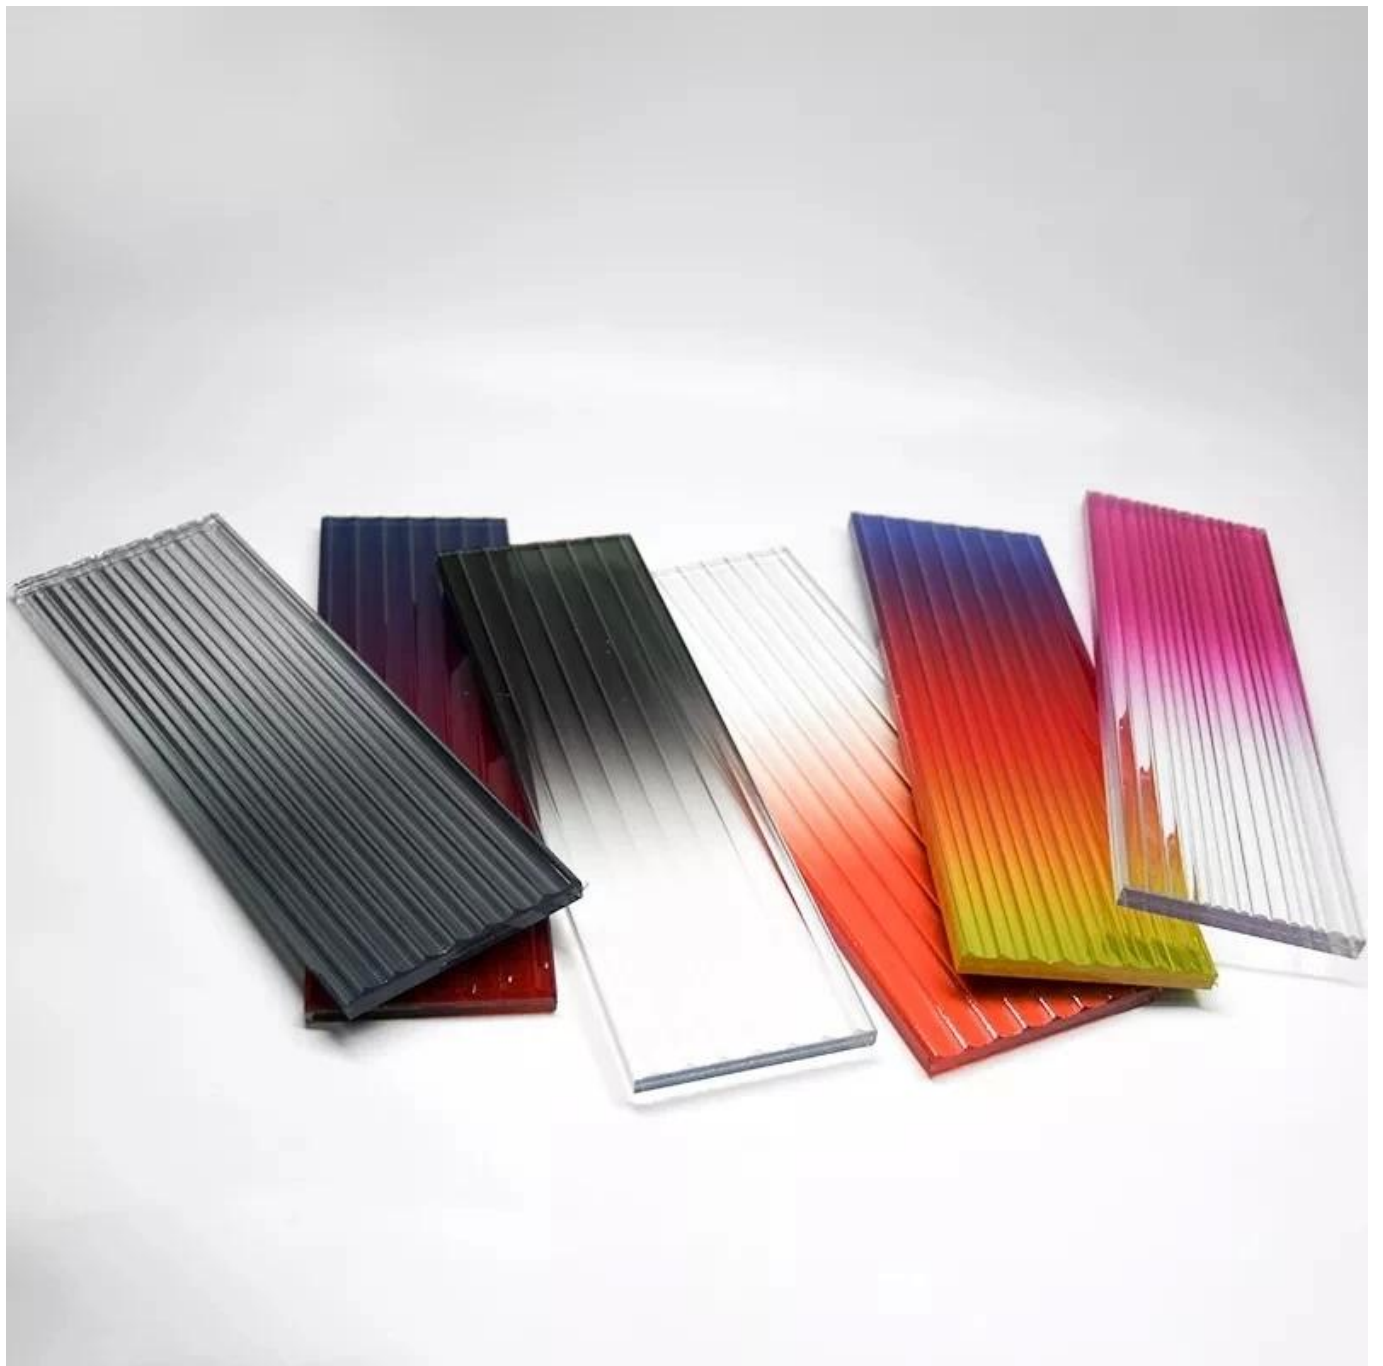

# Products Description

Item	Glass Type	Material option	Thickness(mm)	PVB/EVA/SGP thickness(mm)	Remark
Decoration Glass	Painted glass	Clear tempered	3-25 or customize/		All can be tempered
		Low iron/Ultra clear glass	3-25 or customize/		
		Frosted glass	3-25 or customize/		
		Acid etched glass	3-25 or customize/		
		Patterned glass	5 or customize /		
	Enamelled glass	Clear tempered	3-25 or customize/		
		Low iron/Ultra clear glass	3-25 or customize/		
	Frosted glass	Clear glass	3-25 or customize/		
		Low iron/Ultra clear glass	3-25 or customize/		
		Tinted glass	3-19 or customize/		
	Acid etched glass	Acid etched glass	3-25 or customize/		
	Mirror glass	Mirror glass	5,8 or customize /		
	Patterned/Figured glass	pattrened/figured glass	5 or customize /		
	Hot bending glass	Clear glass	5-25 or customize/		
		Low iron/Ultra clear glass	5-25 or customize/		
tinted glass		5-25 or customize/			
Wired laminated glass	Clear glass	3-25 or customize	0.38,0.76,1.14up		
	Low iron/Ultra clear glass	3-25 or customize	0.38,0.76,1.14up		
	Tinted glass	3-25 or customize	0.38,0.76,1.14up		