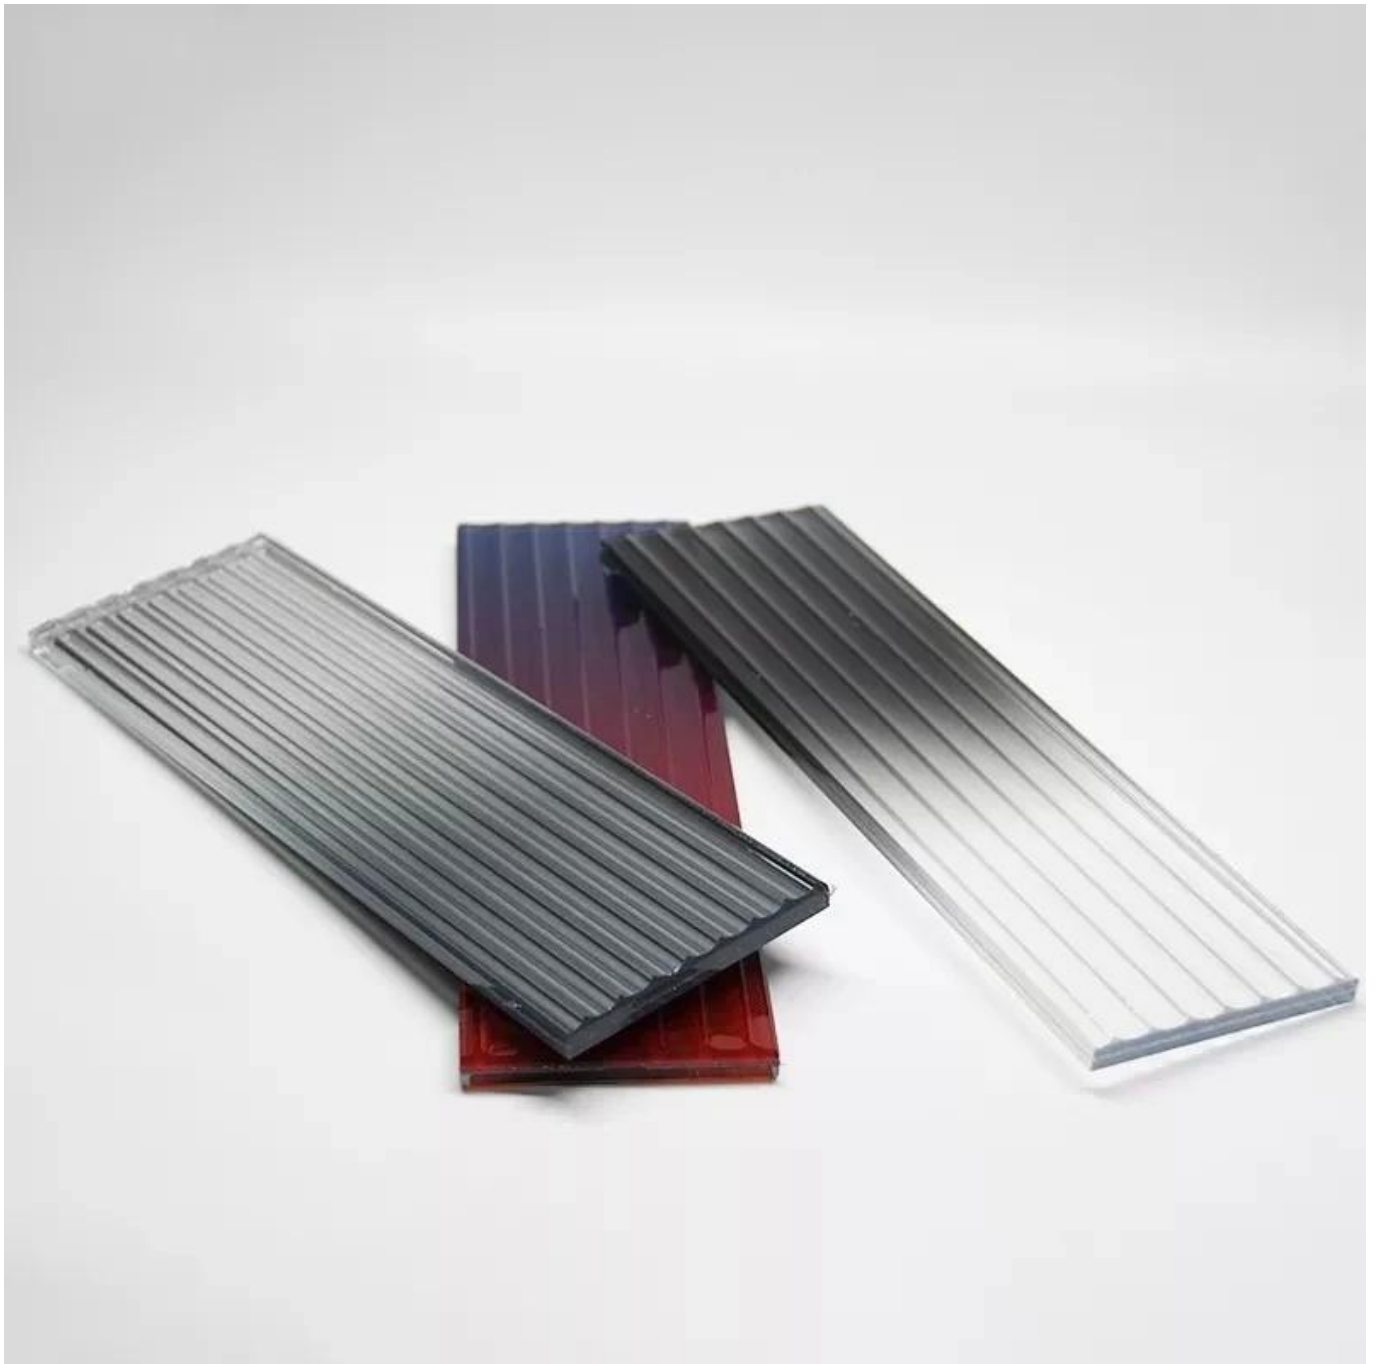

# Products Description

Item	Glass Type	Material option	Thickness(mm)	PVB/EVA/SGP thickness(mm)	Remark
Decoration Glass	Painted glass	Clear tempered	3-25 or customize/		All can be tempered
		Low iron/Ultra clear glass	3-25 or customize/		
		Frosted glass	3-25 or customize/		
		Acid etched glass	3-25 or customize/		
		Patterned glass	5 or customize /		
	Enamelled glass	Clear tempered	3-25 or customize/		
		Low iron/Ultra clear glass	3-25 or customize/		
	Frosted glass	Clear glass	3-25 or customize/		
		Low iron/Ultra clear glass	3-25 or customize/		
		Tinted glass	3-19 or customize/		
	Acid etched glass	Acid etched glass	3-25 or customize/		
	Mirror glass	Mirror glass	5,8 or customize /		
	Patterned/Figured glass	pattrened/figured glass	5 or customize /		
	Hot bending glass	Clear glass	5-25 or customize/		
		Low iron/Ultra clear glass	5-25 or customize/		
tinted glass		5-25 or customize/			
Wired laminated glass	Clear glass	3-25 or customize	0.38,0.76,1.14up		
	Low iron/Ultra clear glass	3-25 or customize	0.38,0.76,1.14up		
	Tinted glass	3-25 or customize	0.38,0.76,1.14up		