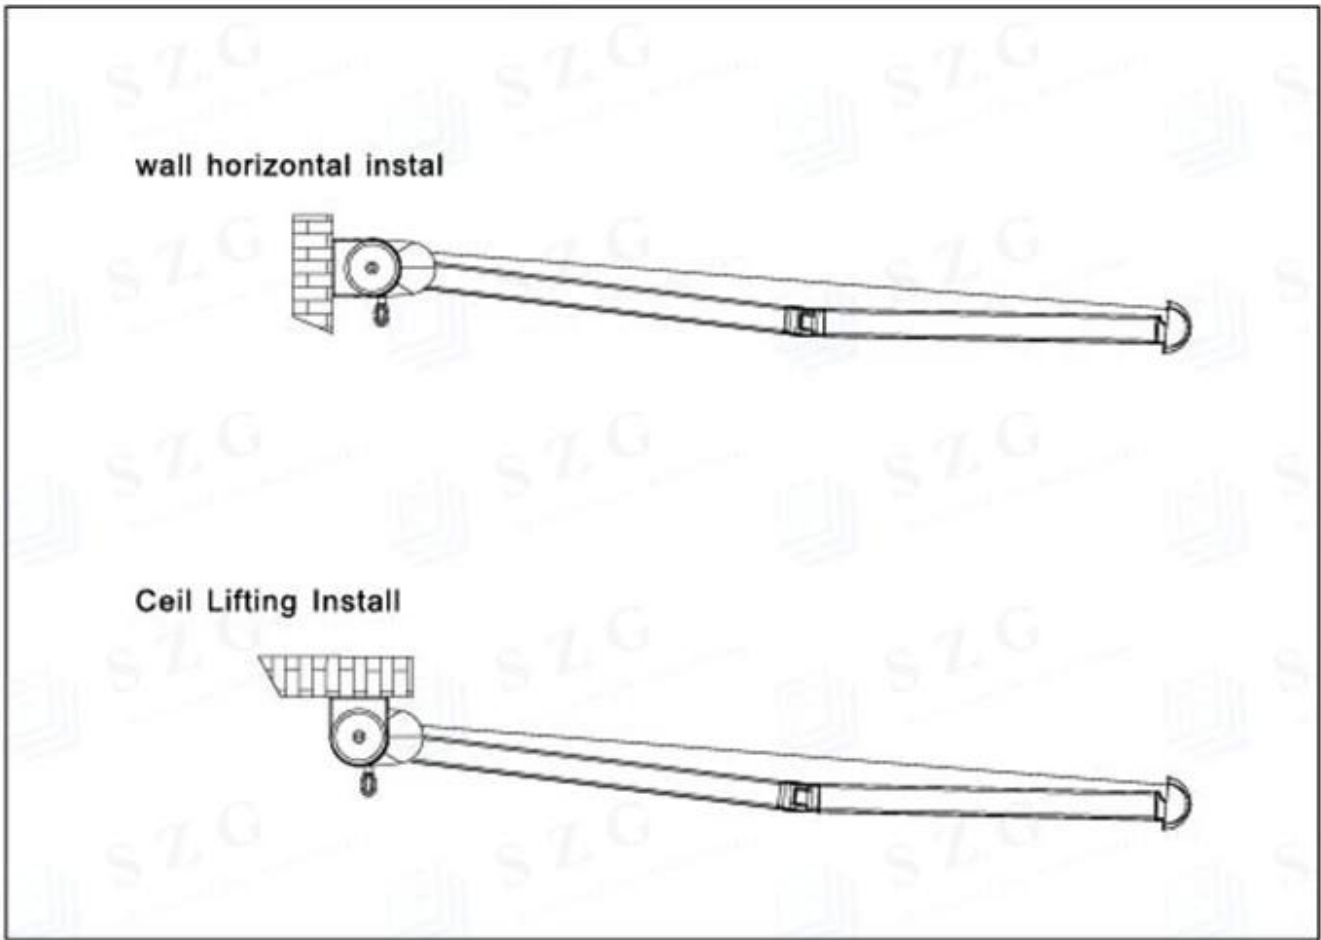

Fabric

1. Dickson France solar fabric