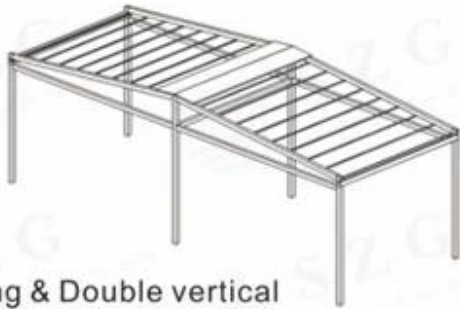

Features

With Remote Control for easy use all round

This simple but highly functional design is a great way to provide all year round weather protection from the elements.

Customized size and color

Available in a number of sizes, the roof has a fully retractable canopy cover, which at the touch of a button can be extended to provide shelter, or retracted to take advantage of the good weather. You can also choose your frame colour - whether it be white or anthracite.

Suitable for rainy days

The high tension PVC fabric that the canopy is made from offers a flat surface that guarantees the discharge of rain water whether it's a light shower or a heavy storm.

Installation Way

Double Free Standing & Wall Mounted (post)

Free Standing (post)

Free Standing & Double vertical support Free Standing (post)

PVC Fabric

High temperature resistant to sunlight
Long lasting

Anti-fouling coating on the surface ensures no dust accumulation. Stain-resistant & easy to clean, mildew-proof & moisture-proof