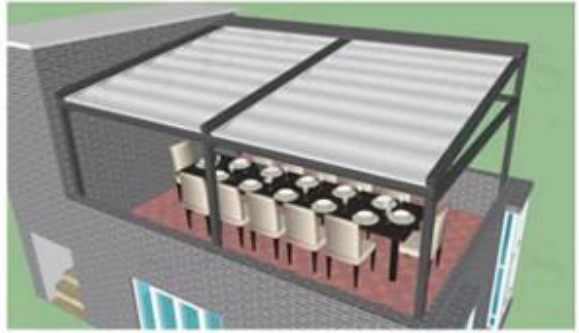

Swimming Pool Retractable Awning Cover

Pergole awning is an ergonomic and state-of-the-art shading product, which can be opened and closed fully automatically and manually, and provides the opportunity to use the place in summer and winter conditions. Pergole is a perfect system that offers four seasons ideal drawings. The pergola system provides you with natural light and ventilation. Its special design prevents rain and snow water from entering inside. It certainly does not allow any leakage or pooling. Pergole Awning Systems offer you different experiences with its high-strength aluminum structure and many differentiating features that are compatible with all weather conditions.

Features

With Remote Control for easy use all round

This simple but highly functional design is a great way to provide all year round weather protection from the elements.

Customized size and color

Available in a number of sizes, the roof has a fully retractable canopy cover, which at the touch of a button can be extended to provide shelter, or retracted to take advantage of the good weather. You can also choose your frame colour - whether it be white or anthracite.

Suitable for rainy days

The high tension PVC fabric that the canopy is made from offers a flat surface that guarantees the discharge of rain water whether it's a light shower or a heavy storm.

Installation Way

Double Free Standing & Wall Mounted (post)

Free Standing (post)

Free Standing & Double vertical support Free Standing (post)

PVC Fabric

High temperature resistant to sunlight
Long lasting

Anti-fouling coating on the surface ensures no dust accumulation. Stain-resistant & easy to clean, mildew-proof & moisture-proof