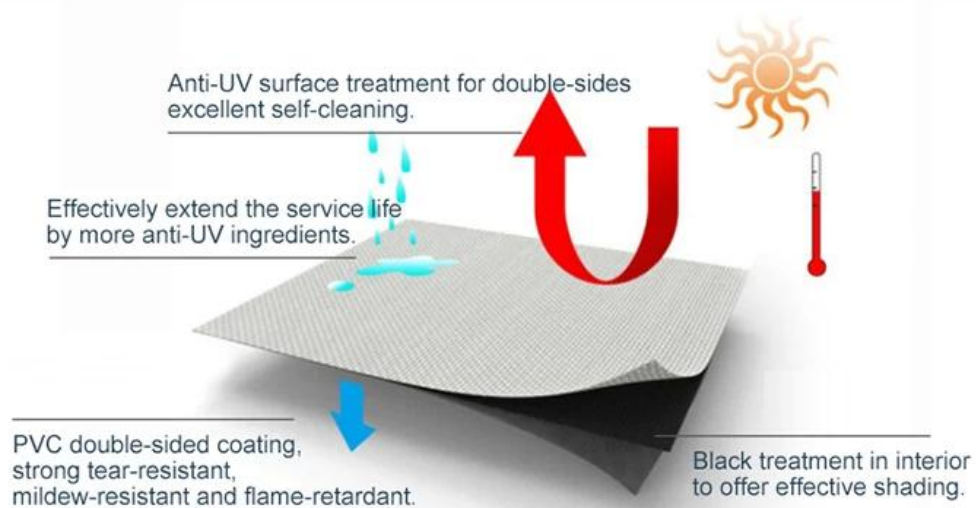

Suitable for rainy days

The high tension PVC fabric that the canopy is made from offers a flat surface that guarantees the discharge of rain water whether it's a light shower or a heavy storm.

Installation Way

Double Free Standing & Wall Mounted (post)

Free Standing (post)

Free Standing & Double vertical support Free Standing (post)

PVC Fabric

High temperature resistant to sunlight
Long lasting

Anti-fouling coating on the surface ensures no dust accumulation. Stain-resistant & easy to clean, mildew-proof & moisture-proof

Freely retractable, provide space privacy and broad vision

Thick and durable

100% shading and waterproof fabric

It can also be used in adverse weather condition

90% UV resistant

80% solar heat

90% black-out sunshade