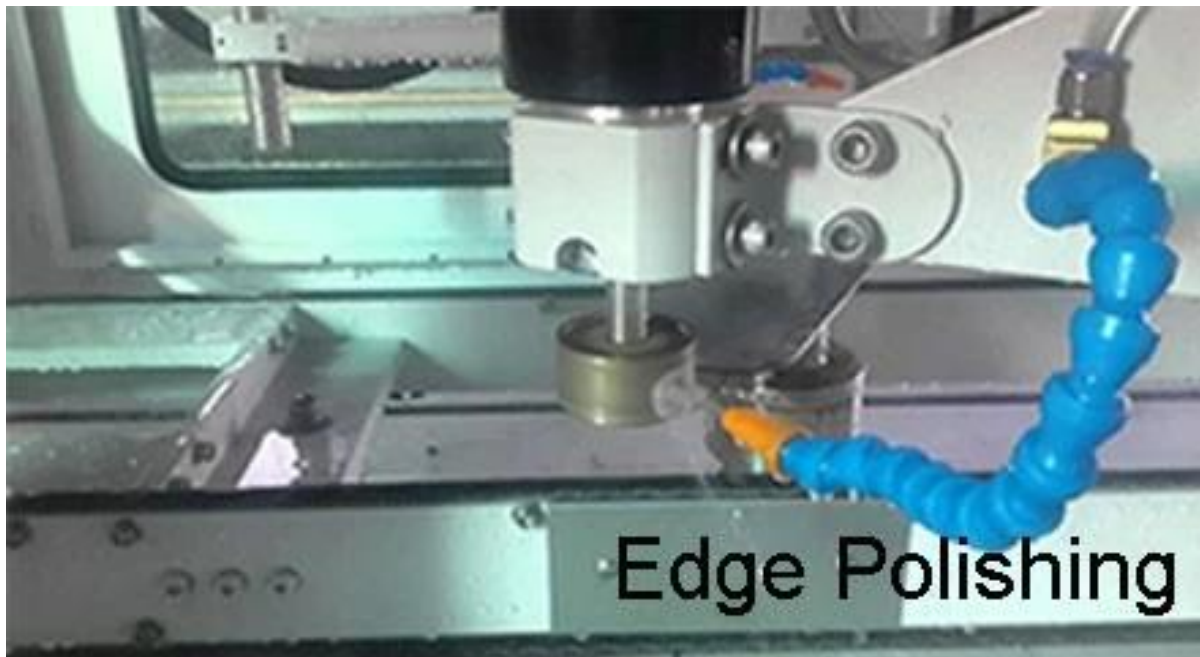

Pacchetto e carico: