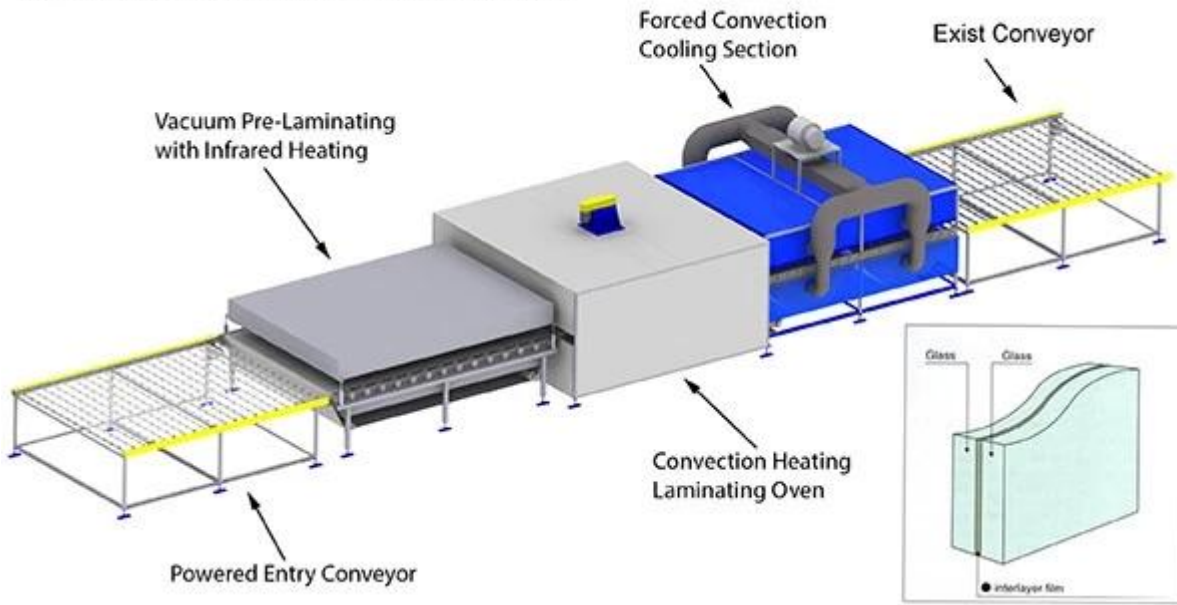

3. 6.38mm 8.38mm 10.38mm 12.38mm

4. 331 3 + 3 441 4 + 4 551 5 + 5 661 6 + 6

5. 1830 * 2440 2140 * 3300

Q u

1. E u...ISO...CCC...CE...EN12543...ANSI Z97

2. h ig h q u...40

3. U...q u...EVA...PVB...u...u

Production

Sun Global Glass Laminated Glass Production Line

□□□□□□□□

O u r u 12.38mm h ig h q u u