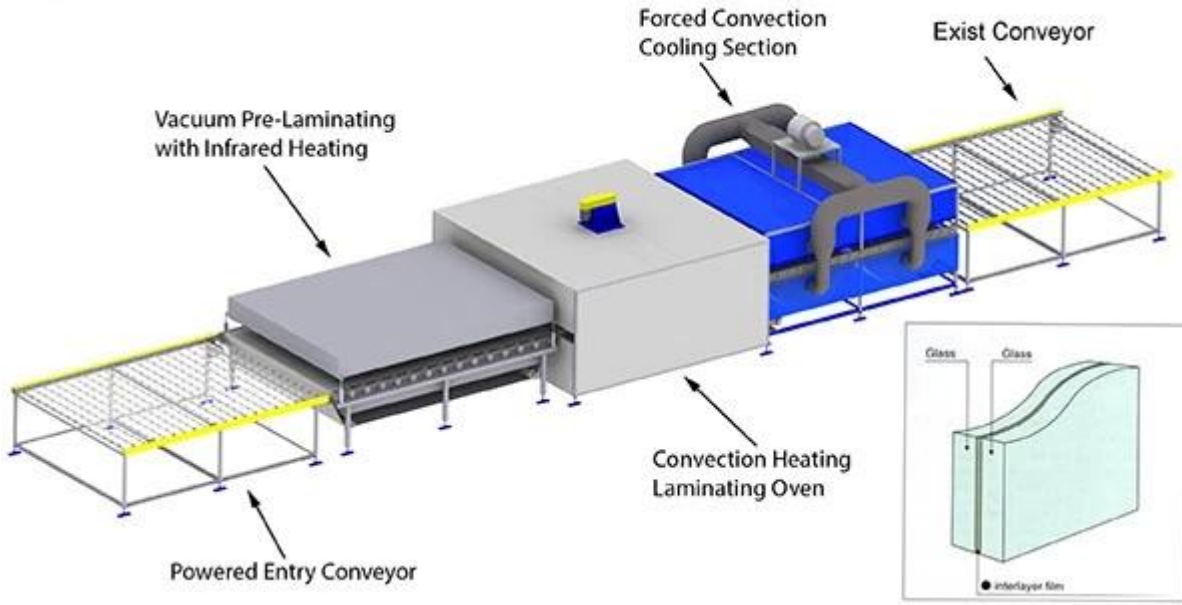

Sun Global Glass Laminated Glass Production Line

□□□□□□□□□□: