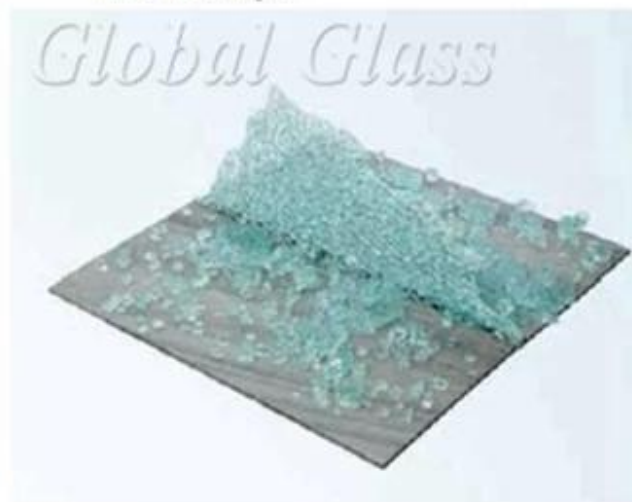

SZG - - - **6mm + 6mm SGP**

12.89mm SGP 2 **6mm** 0.89mm SGP **12.76mm PVB**

12.89mm SGP

6mm + 6mm SGP 12.89mm 6 + 6mm SGP

6mm + 6mm SGP

6mm + 0.89 SGP + 6mm

4mm + 0.89 SGP + 4mm 5mm + 0.89 SGP + 5mm 8mm + 1.52 SGP + 8mm 10mm + 1.52 SGP
+ 10mm 15mm + 2.28mm + 15mm
0.89mm 1.52mm 2.28mm
SGP Du Pont Saflex SOLUTIA
SGP SG
3300M * 12M
SGP SG

SGP

1. 12.89mm SGP SG
2. Sound proof 12.89mm SG
3. Optical SG
4. SG
5. SG

SGP SG

1. SGP PVB SG
2. SGP SG
SGP SG
4. Extremely SG

PVB SG SG

12mm Laminated Glass with SGP Interlayer

12mm Laminated Glass with PVB Interlayer