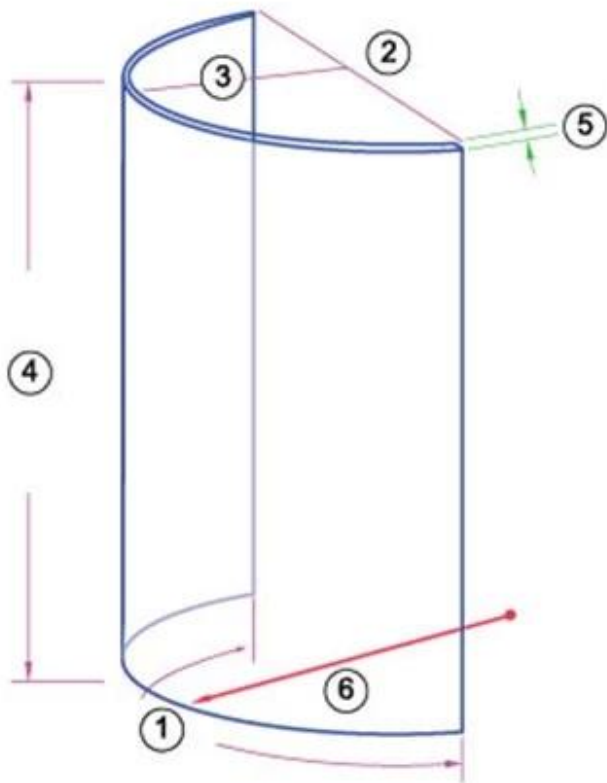

12MM

- | | |
|---|-----------------|
| ① | Arc Length |
| ② | Chord |
| ③ | Depth |
| ④ | Height |
| ⑤ | Glass Thickness |
| ⑥ | Radius |

12mm 12mm 650°C-720°C 5 555°C 2

Glass Partition

Glass Railing

Glass Elevator

SZG

Sun Global Glass 3300mmx13000mm 440mm 4800mm edgeworks ect

Sun Global Glass

1. Sun Global Glass 25 5 67000 13000 8000m 2 5000m 2

2. Oue ISO SGS

3. 10