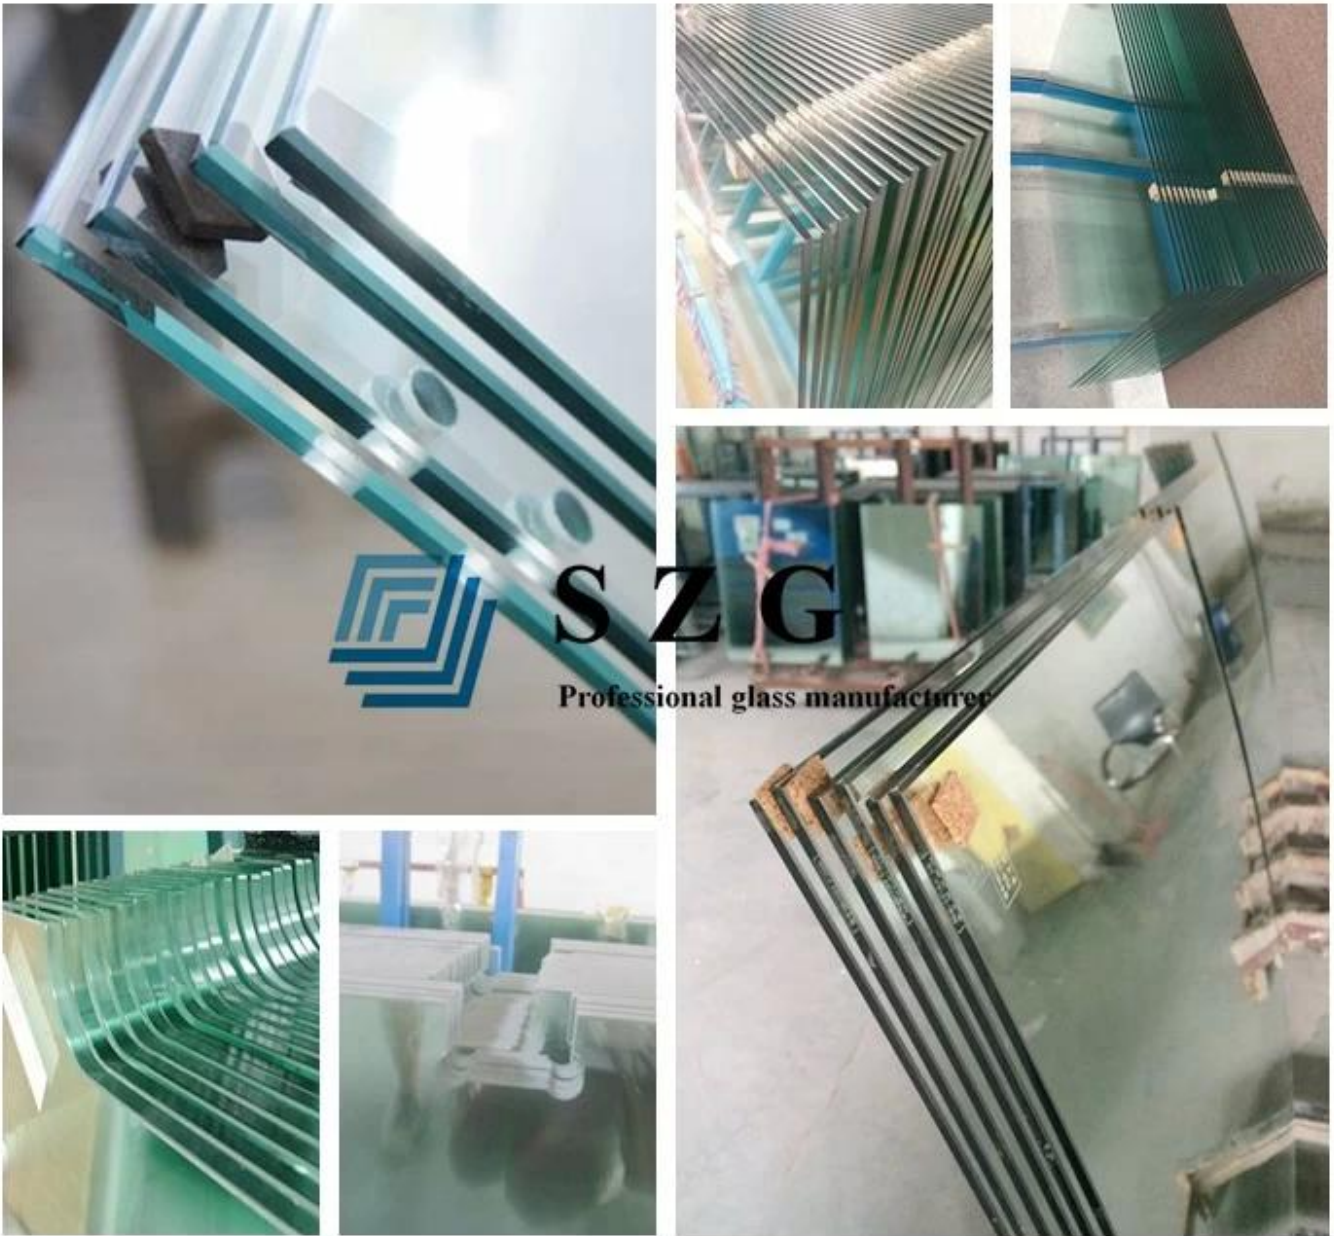

12MM

- | | |
|---|-----------------|
| ① | Arc Length |
| ② | Chord |
| ③ | Depth |
| ④ | Height |
| ⑤ | Glass Thickness |
| ⑥ | Radius |

12mm 12mm 650°C-720°C 5 555°C 2

Glass Partition

Glass Railing

Glass Elevator

SZG

Sun Global Glass 3300mmx13000mm 440mm 4800mm edgeworks ect

Sun Global Glass

1. Sun Global Glass 25 5 67000 13000 8000m 2 5000m 2

2. Oue ISO SGS

3. 10