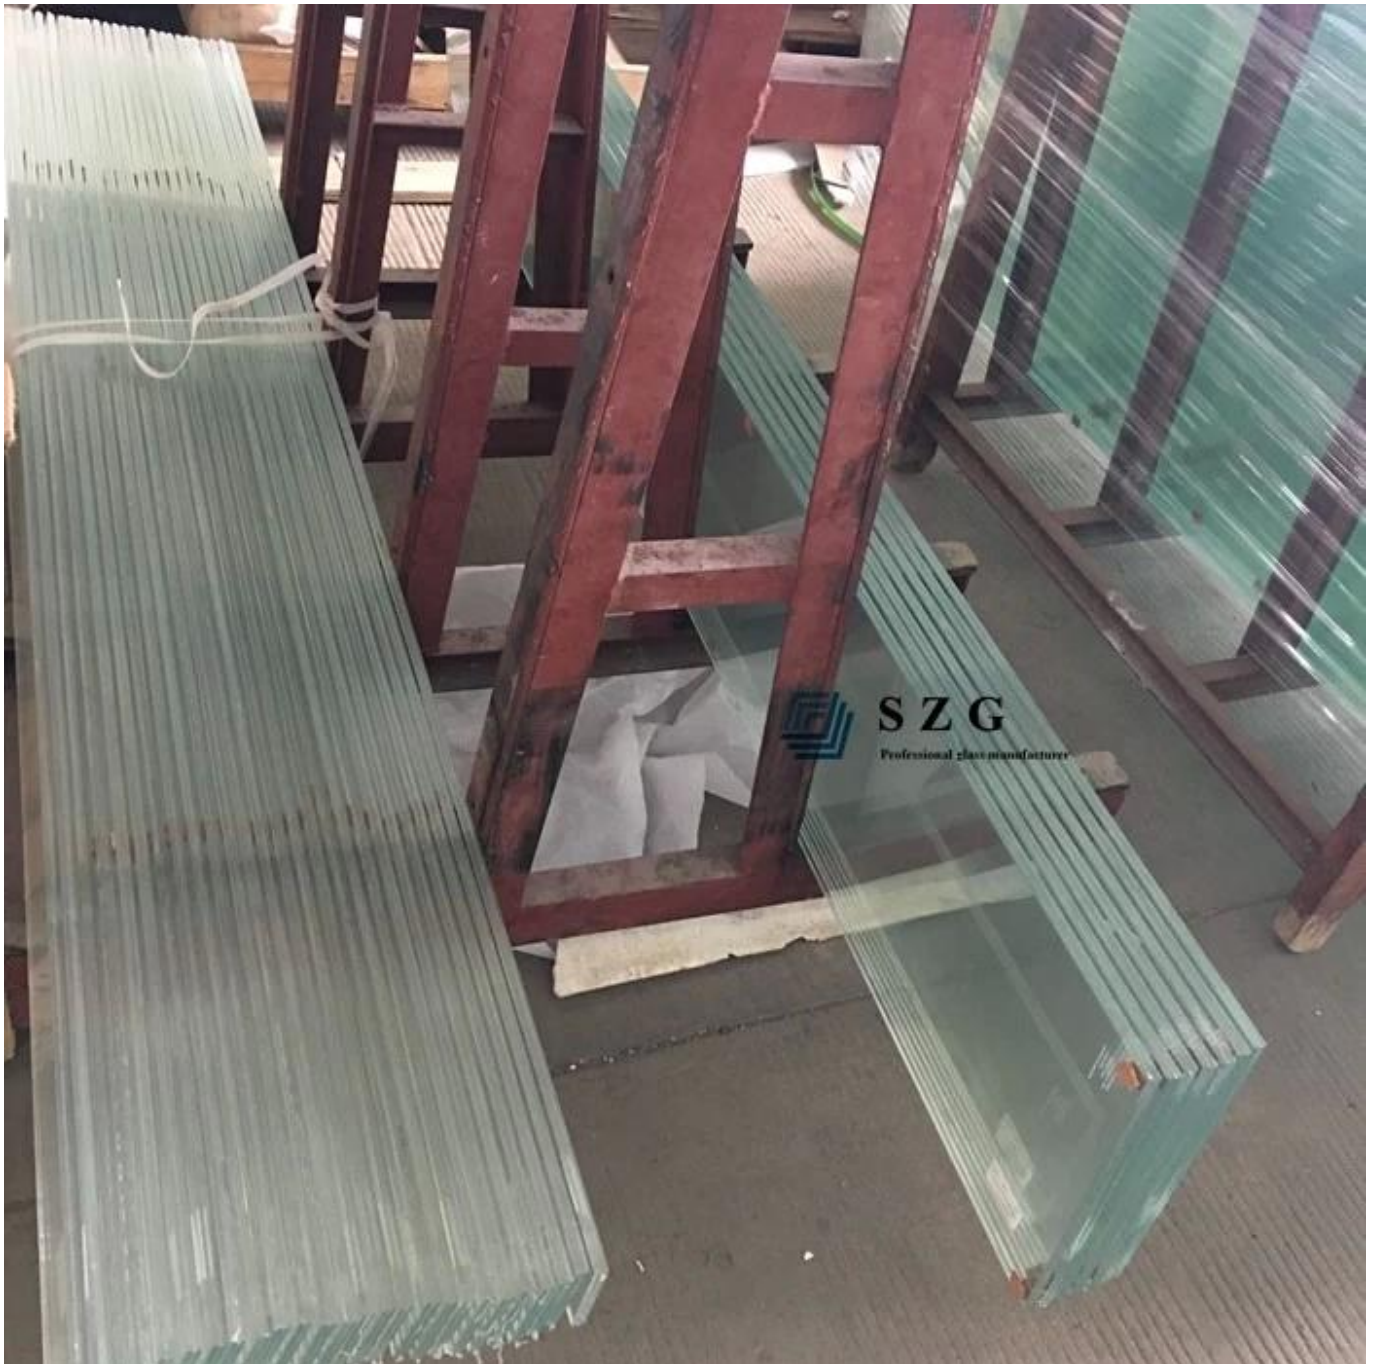

13.14mm

1. 13.14 mm
- 2.
3. 13.14mm
4. The 13.14mm