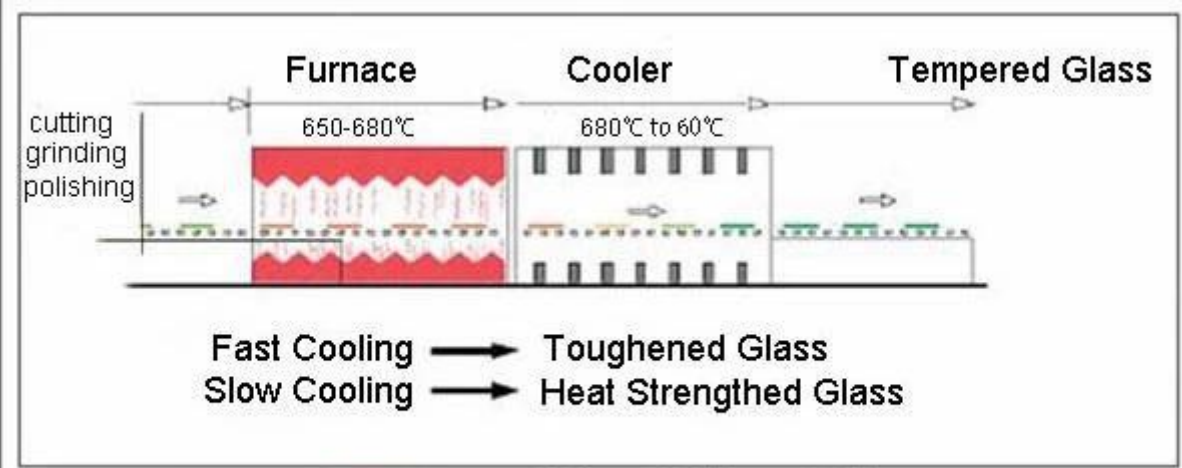

SGG 17.52 mm E

17.52 mm E 2 PVB EVA SGP PVB E

1. 17.52 mm E

2. PVB 32-35

3. PVB

4. Anti

5.3 LOW-E Low-E 80

e e e e

17.52mm

S G G

Professional glass manufacturer

□□□□&□□□□□□