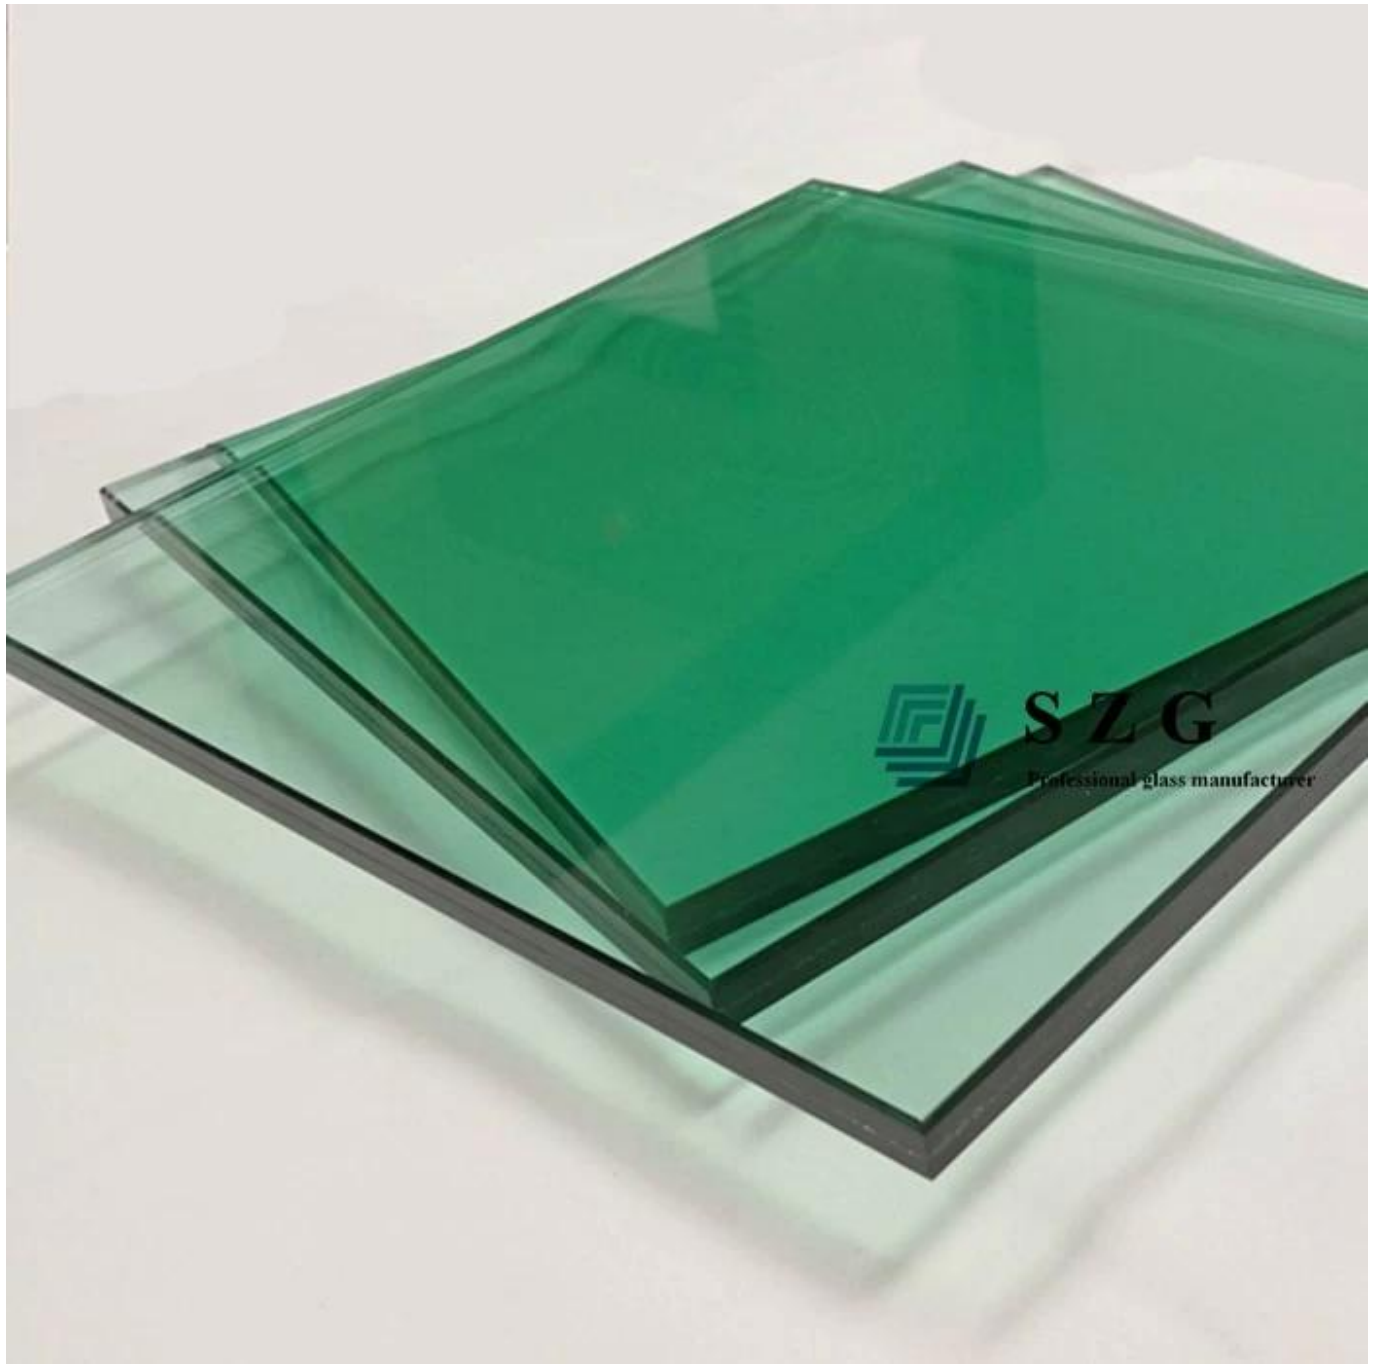

SZG-Glass Manufacturer-Building Glass-17.52mm Green

17.52mm 8 + 8mm ESG VSG 1.52mm PVB 2 8mm 1 8mm F 8mm 2 PVB 17.52mm

17.52mm

S Z G

Professional glass manufacturer

1 17.52mm 17.52mm 4 5

2

3 17.52mm

4 17.52mm

17.52mm

8mm F + 1.52mm PVB + 8mm

3.3M * 12M

7-15

S Z G

Professional glass manufacturer

17.52mm