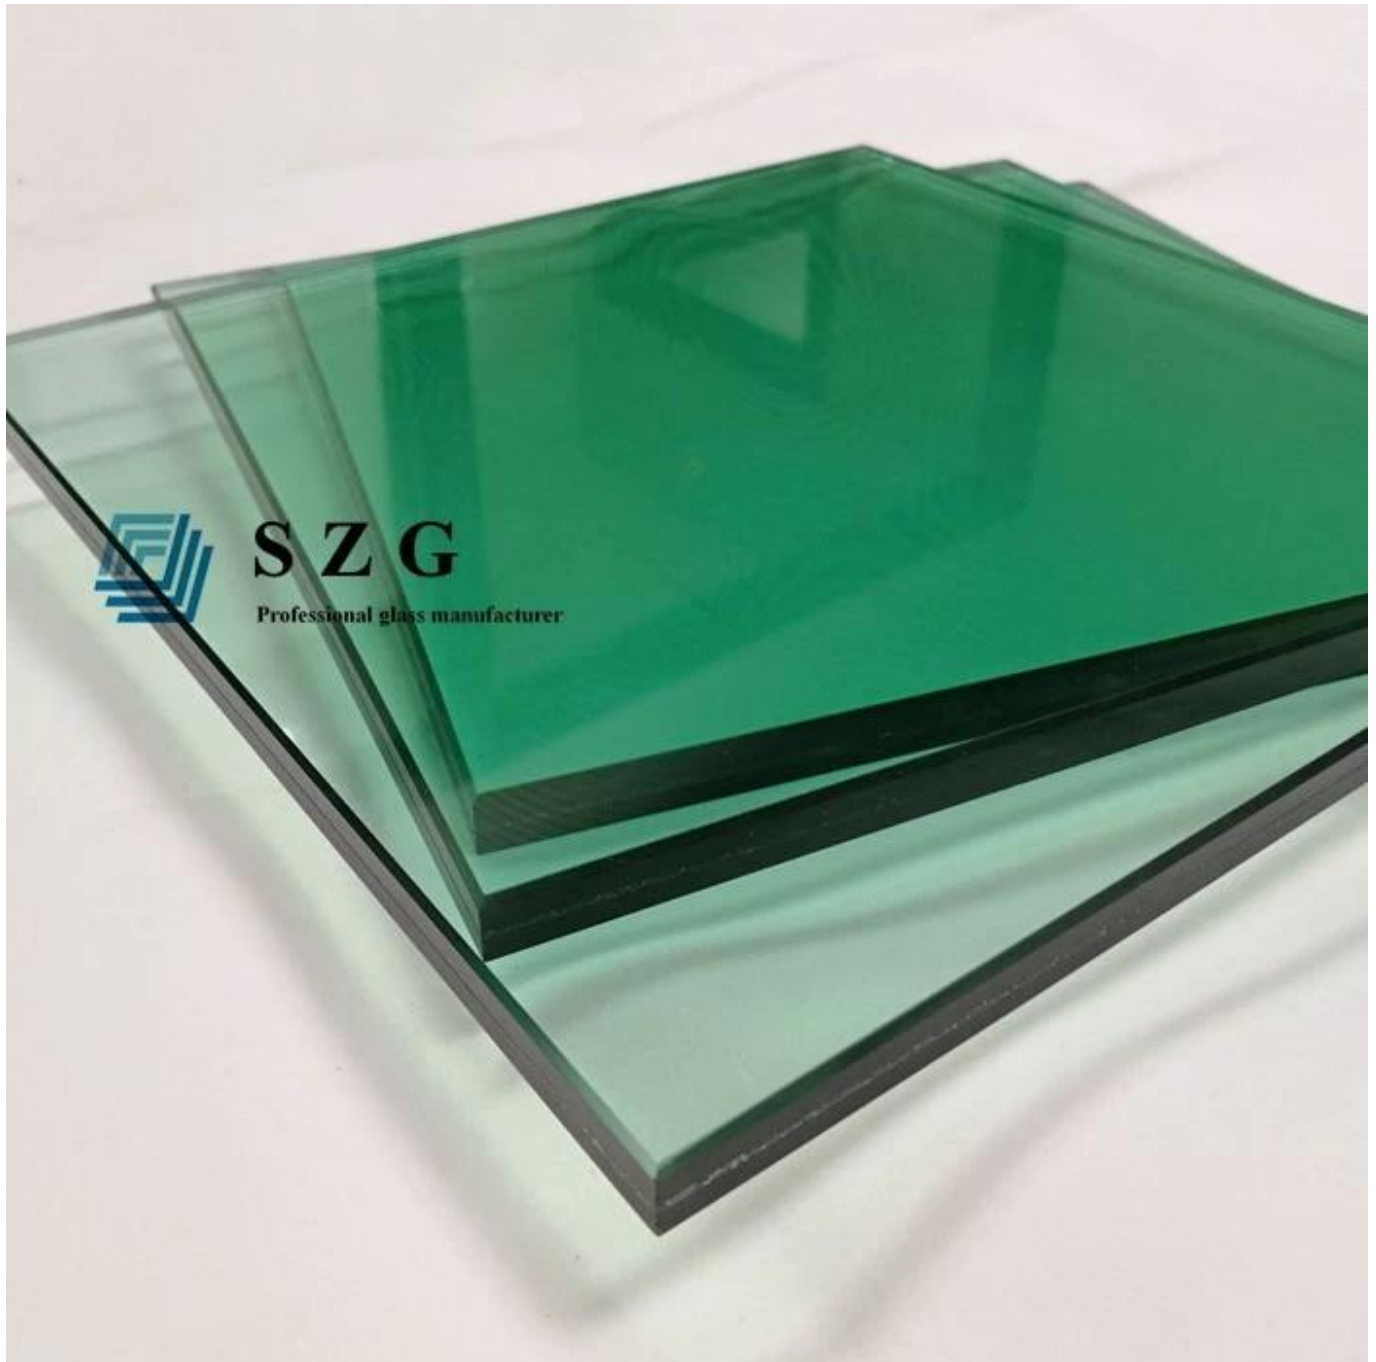

SZG-Glass Manufacturer-Building Glass-17.52mm Green

17.52mm 8 + 8mm ESG VSG 1.52mm PVB 2 8mm 1 8mm F 8mm 2 PVB 17.52mm

17.52mm

S Z G

Professional glass manufacturer

1 17.52mm 17.52mm 4 5

2

3 17.52mm

4 17.52mm

17.52mm

8mm F + 1.52mm PVB + 8mm

3.3M * 12M

7-15

S Z G

Professional glass manufacturer

17.52mm