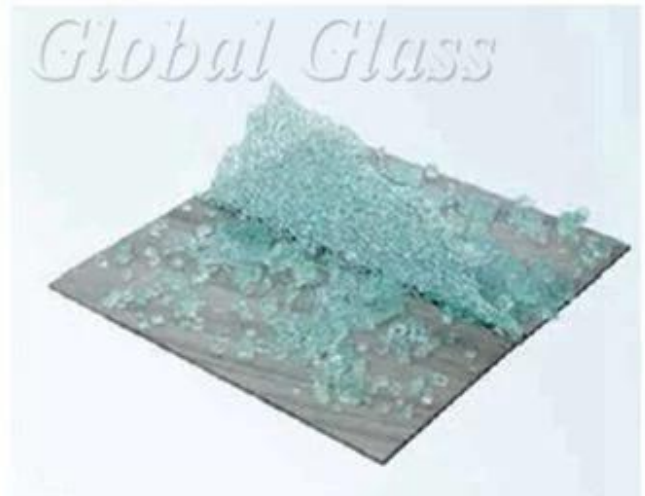

12mm Tempered Glass

21.52mm SGP

1. SGP PVB / EVA
2. SGP
3. 21.52mm SGP
4. SGP
- 5.
- 21.52mm PVB 21.52mm SGP

- 1.
- 2.
- 3.
- 4.
- 5.
- 6.
- 3.