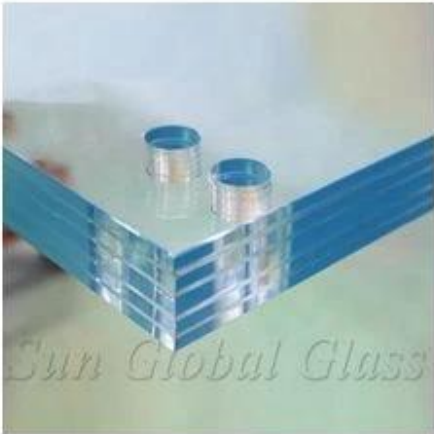

**SZG 10mm** + **2.28mm** **SGP** + **10 mm** - **SGP Manufacturerin**

22.28 mm SGP 2 10mm SGP 1 PVB EVA SGP

*Sun Globe Glass*

4. SGP Balcony PVB

5. SGP

SGP

SGP Low-E SGP

SGP 0.89mm / 1.52mm / 2.28mm

SGP 4mm + 2.28 + 4mm SGP 5mm + 2.28 + 5mm SGP 6mm + 2.28 + 6mm SGP 8mm + 2.28 + 8mm SGP 12mm + 2.28 + 12mm SGP 15mm + 2.28 + 15mm SGP 19mm + 2.28 + 19mm SGP

SGP DuPont Saflex SOLUTIA

6000 mm x 2500 mm

SGP