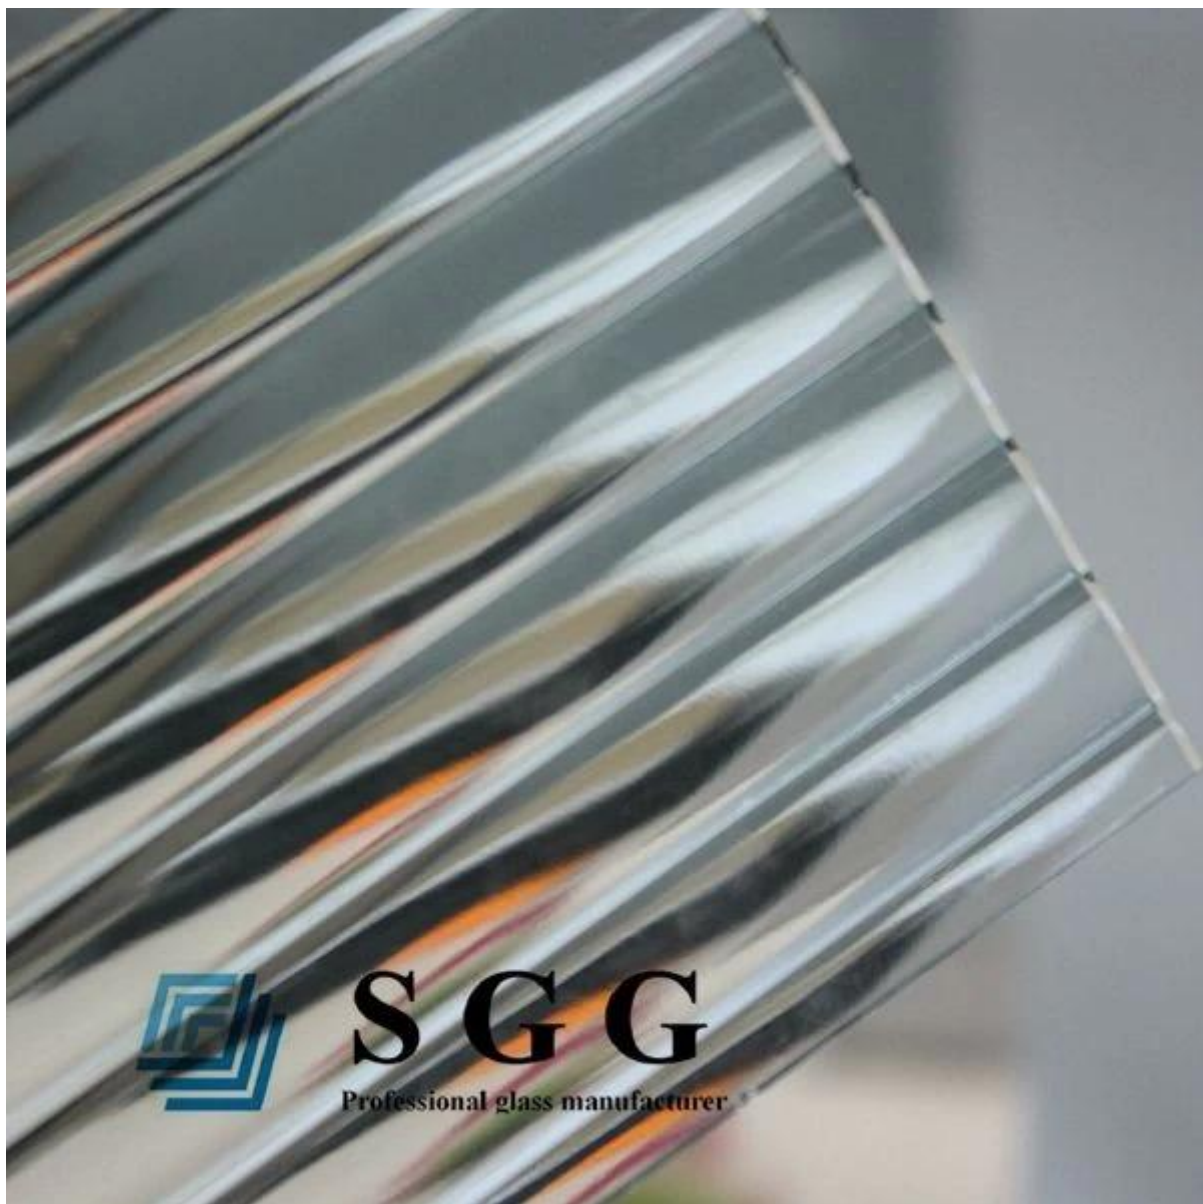

SGG 4mm [\[Blue Link\]](#)

4mm MORU [Placeholder text]

[Placeholder text]

- 1. [Placeholder text]

[Placeholder text]

- 1. [Placeholder text]
- 2. [Placeholder text]
- 3. [Placeholder text]
- 4. [Placeholder text]
- 5. [Placeholder text]
- 6. [Placeholder text]
- 7. Package [Placeholder text]

[Placeholder text]

- 1. [Placeholder text]
- 2. [Placeholder text]

4mm [Placeholder text]

□□□□□

□□□□&□□□

SGG

Professional glass manufacturer