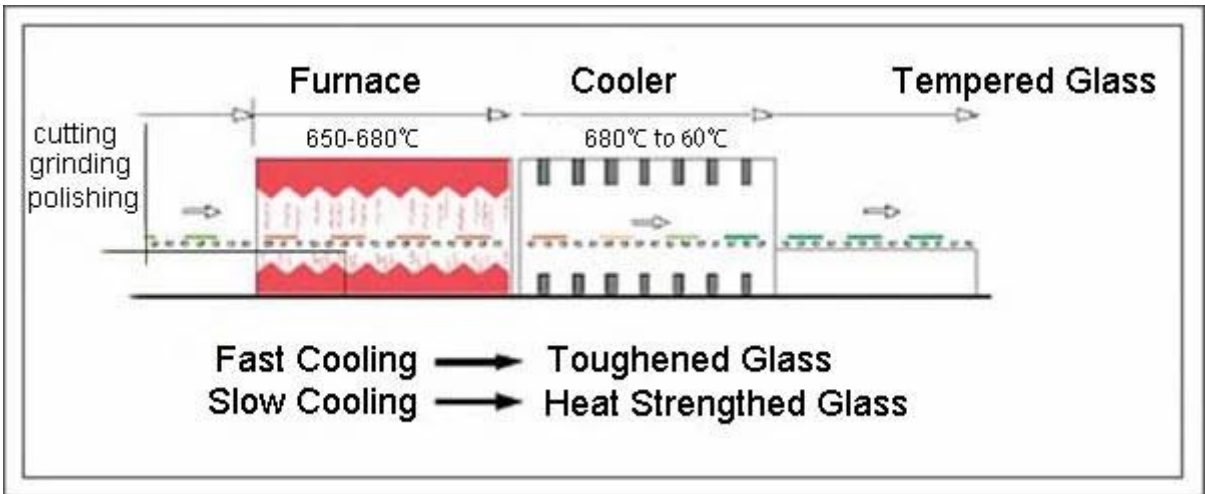

SGG 5mm - CE / BS 6206

5mm 700 45

1. 5mm 45 5mm
2. & 5mm
3. e e
4. &

1. 5mm
2. 5mm
3. 5mm

1. 4mm 5mm 6mm 8mm 10mm
3. 300x300mm 3300x12000mm
4. OGEE OG
- 5.
- 6.
- 7.

1. 5mm
2. 5mm
3. 5mm

SGG
Professional glass manufacturer