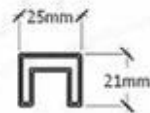

180° Straight Joiner

90° Corner Joiner

Wall Mount Bracket

End Cap

Horizontal Adjustable

Vertical Adjustable

S. S handrail

wood handrail

Alu handrail

Dia: 25mm

25*21mm

Dia: 42mm

40*40mm

40*40mm

40*40mm

□□□□□□□□