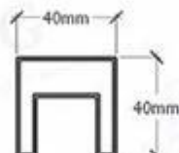

180° Straight Joiner

90° Corner Joiner

Wall Mount Bracket

End Cap

Horizontal Adjustable

Vertical Adjustable

S. S handrail

wood handrail

Alu handrail

Dia: 25mm

25*21mm

Dia: 42mm

40*40mm

40*40mm

40*40mm

□□□□□□□□