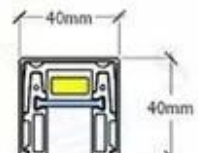

Alu handrail

Dia: 25mm

25*21mm

Dia: 42mm

40*40mm

40*40mm

40*40mm

□□□□□□□□