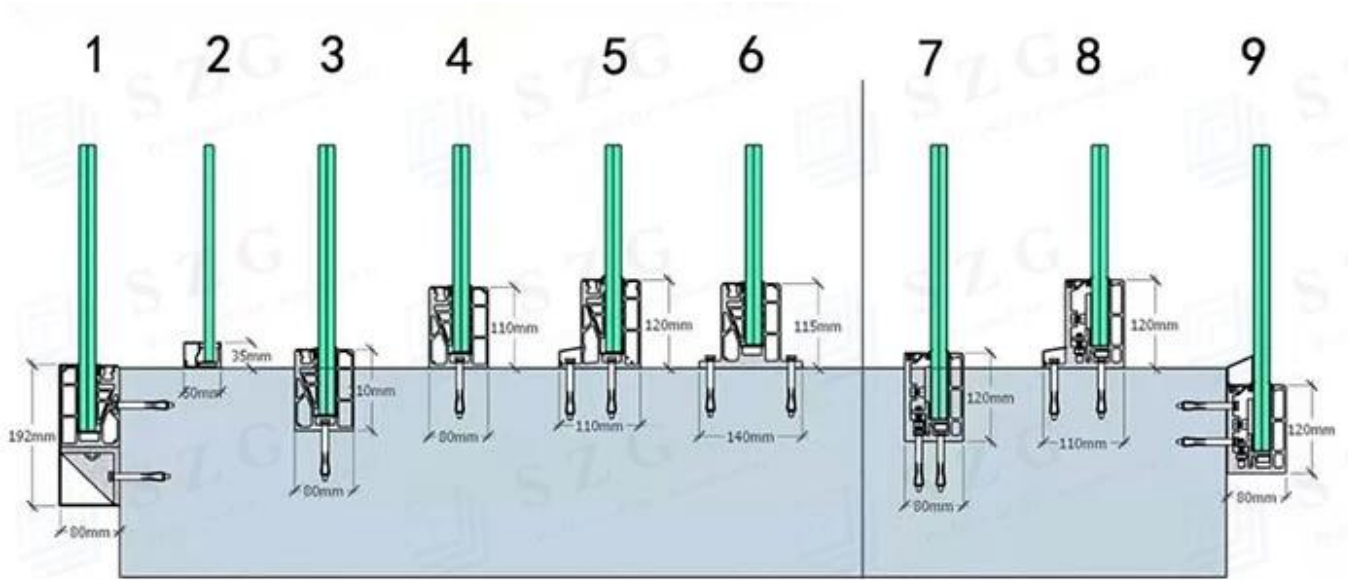

□□□□□□□□□□