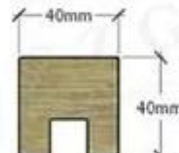

180° Straight Joiner

90° Corner Joiner

Wall Mount Bracket

End Cap

Horizontal Adjustable

Vertical Adjustable

S. S handrail

wood handrail

Alu handrail

Dia: 25mm

25*21mm

Dia: 42mm

40*40mm

40*40mm

40*40mm

□□□□□□□□