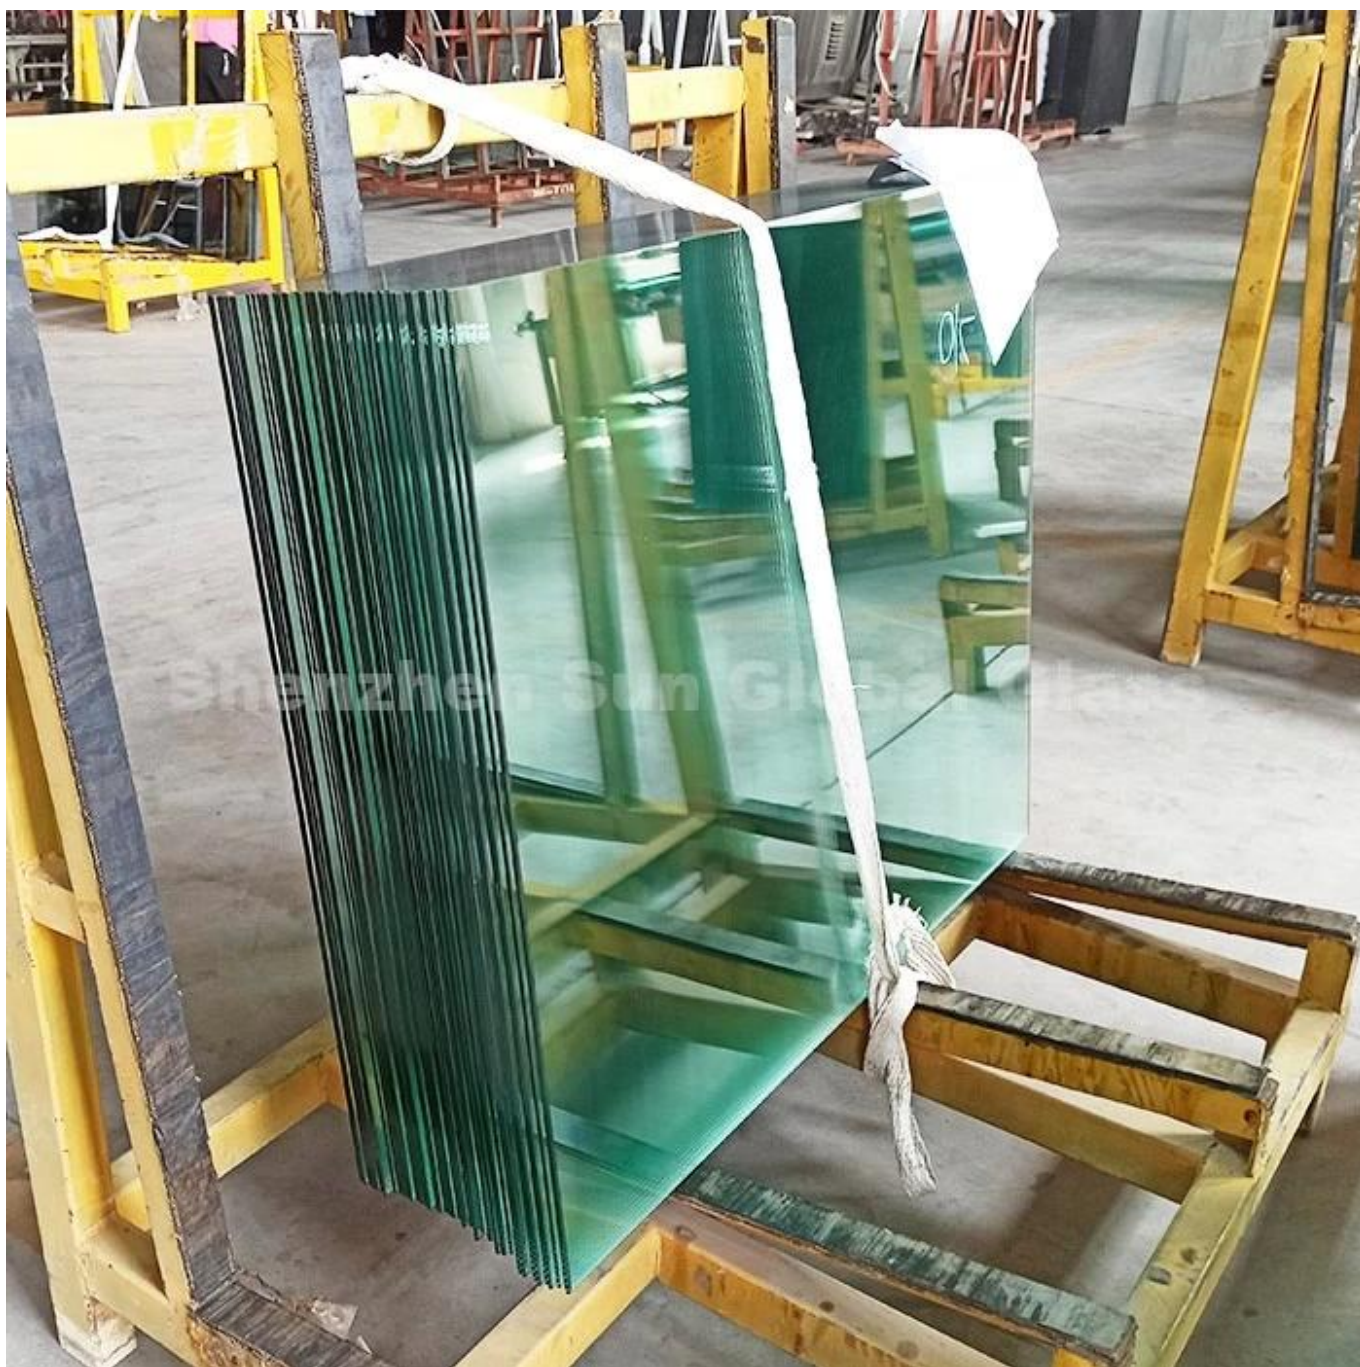

6mm

6mm 6 mm 4 650°C