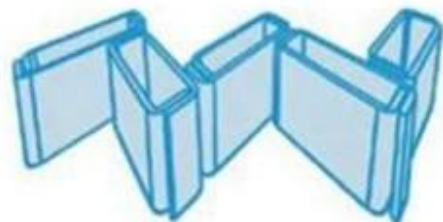

# SZG U-Profile - u-profile u ral U-profile

SZG U-profile is a high quality u-profile made of clear glass. It is used for various applications such as window frames, doors, and partitions. The u-profile is designed to provide a secure and durable seal for the glass units.

U-profile is a high quality u-profile made of clear glass. It is used for various applications such as window frames, doors, and partitions. The u-profile is designed to provide a secure and durable seal for the glass units.

## Low Iron Ice Pattern

Shenzhen Sun Global Glass

Shenzhen Sun Global Glass

□□□□□u□□□□□□□U□□□□□□□□□□

单排 翼朝外 (或内)  
Single glazing Flange outside(inside)

单排 楔形结构 相互贴合  
Sheep-pile Strung inside

单排 楔形结构 相互咬合  
Sheep-pile Interlocking

双排 翼错开排列  
Double glazing Stagger arrangement

双排 翼在接缝处成对排列  
Double glazing Standard arrangement

双排 翼对翼  
Double glazing Flange to flange

双排 墙面略带弯曲  
Double glazing Slightly curved

双排 锯齿状排列  
Double glazing Arranged in zig-zag formation in pairs