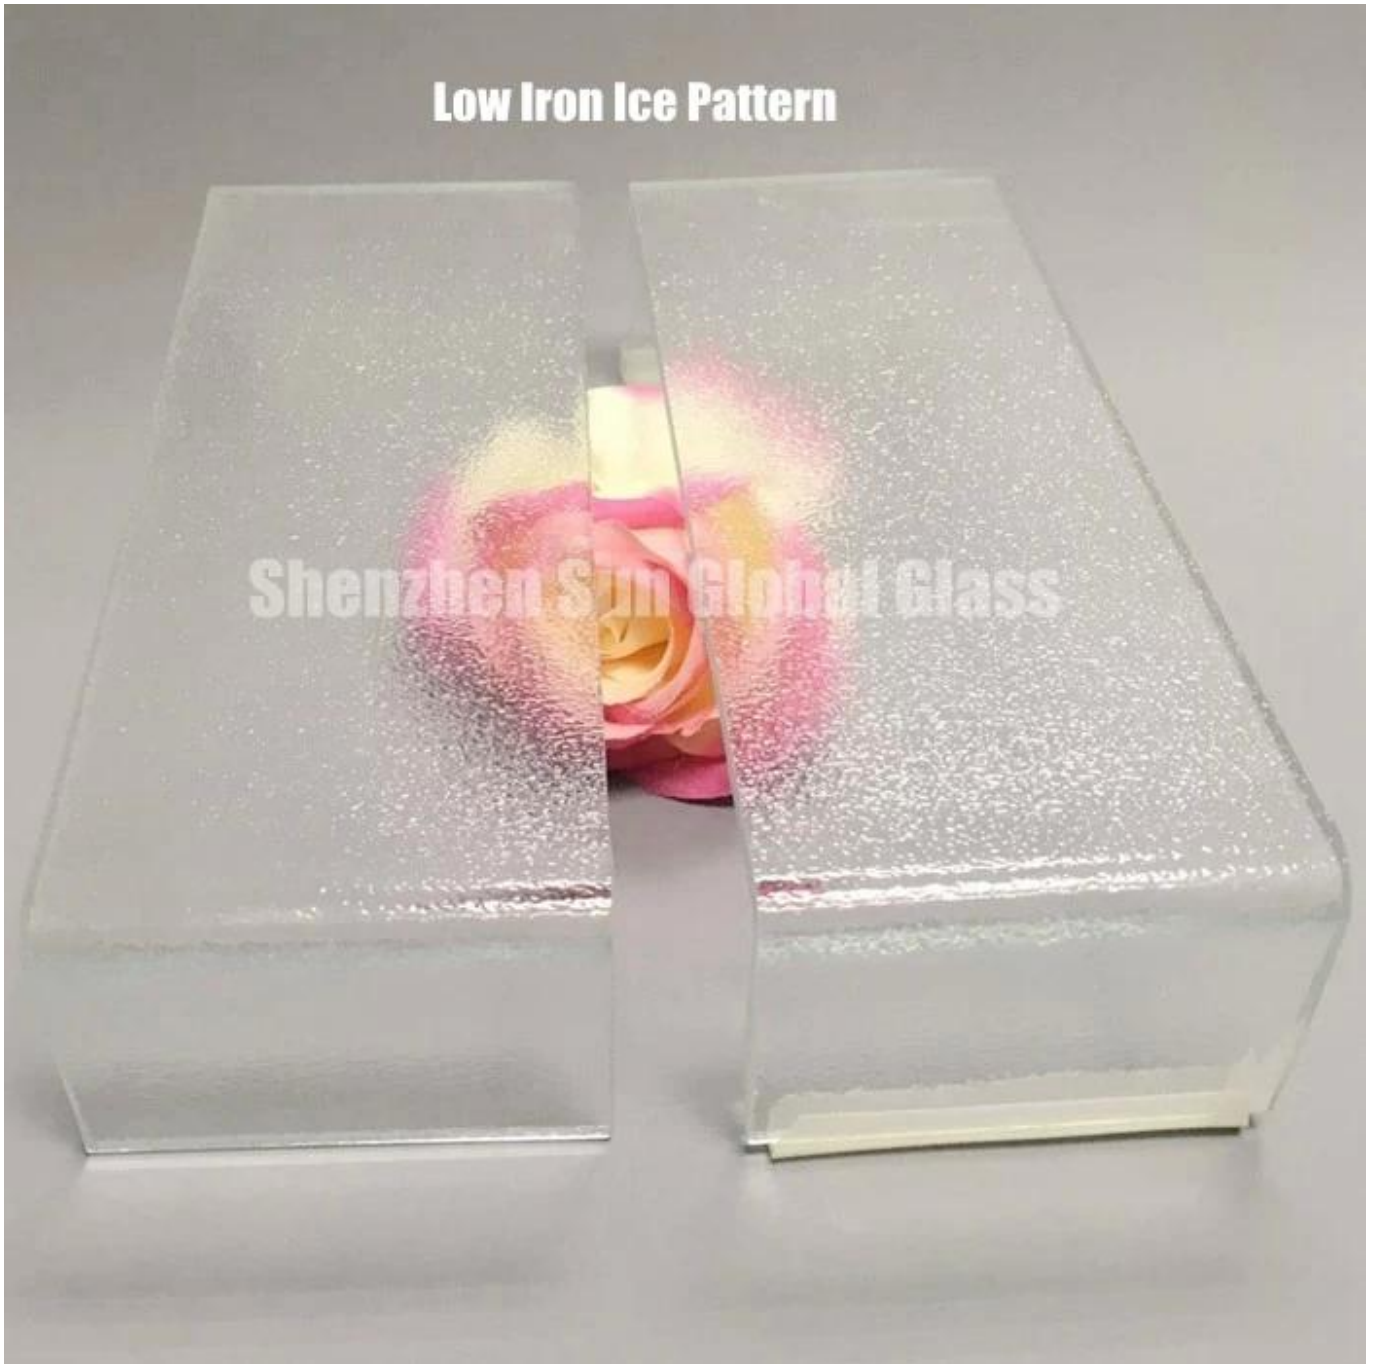

Low Iron Ice Pattern

Shenzhen Sun Global Glass