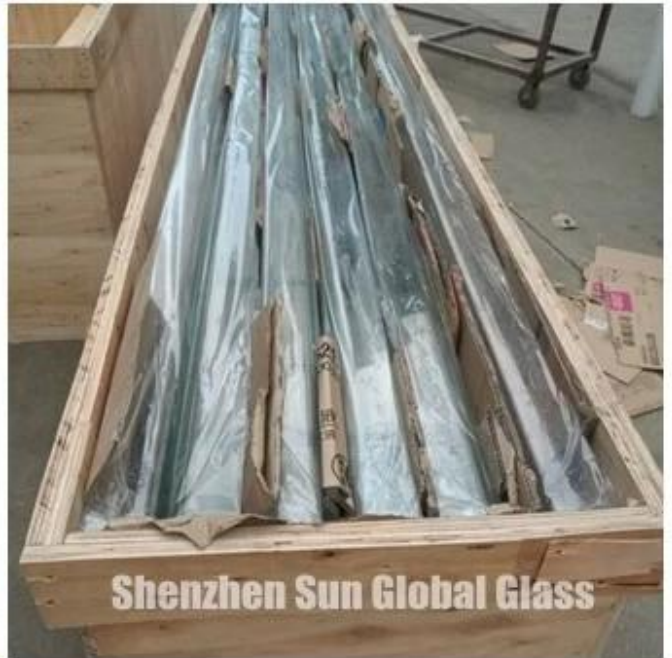

Shenzhen Sun Global Glass