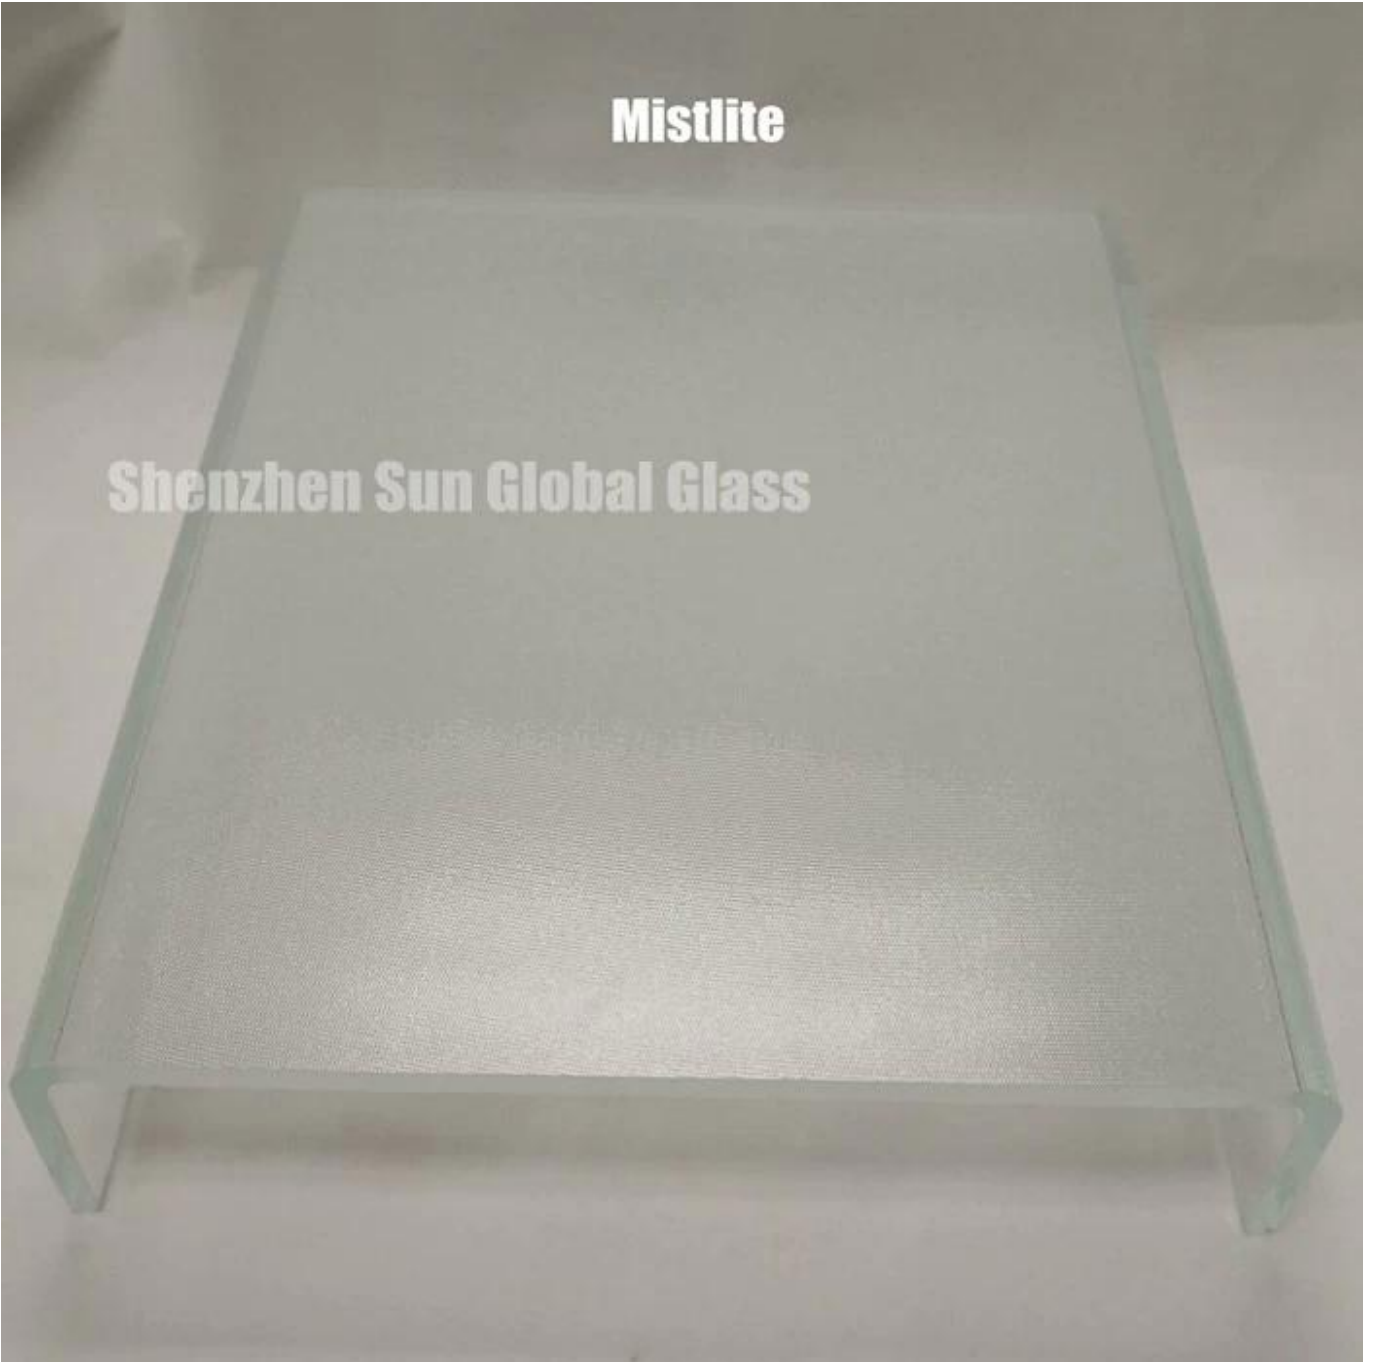

Mistlite

Shenzhen Sun Global Glass