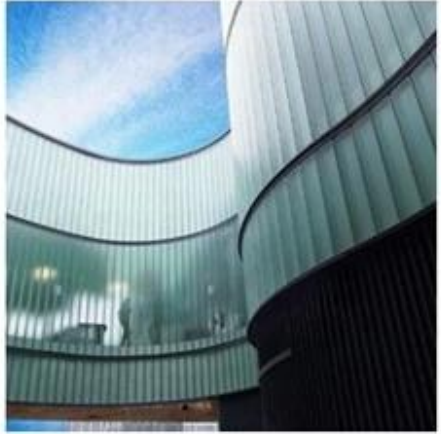

# SZG U-Profile - u-profile u ral U-profile

SZG U-profile is a high quality u-profile made of clear glass. It is used for various applications such as window frames, doors, and partitions. The u-profile is designed to provide a secure and durable seal for the glass units.

U-profile is a high quality u-profile made of clear glass. It is used for various applications such as window frames, doors, and partitions. The u-profile is designed to provide a secure and durable seal for the glass units.

## U-profile

1. U-profile u
2. U-profile
3. Ripple U-profile
4. U-profile u ce U-profile

7mm U Pict u re

**Thin Ripples**

**Shenzhen Sun Global Glass**

**Sandblasting Thick Ripples**

Shenzhen Sun Global Glass