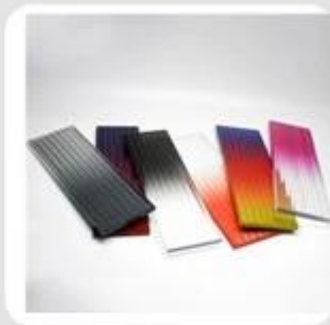

fluted glass