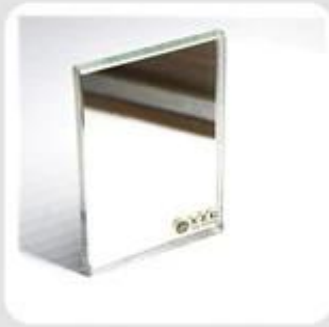

Decorative mirror glass

Mirror glass