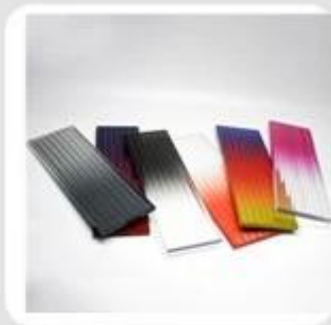

fluted glass