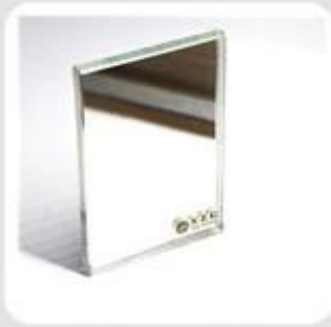

Decorative mirror glass

Mirror glass