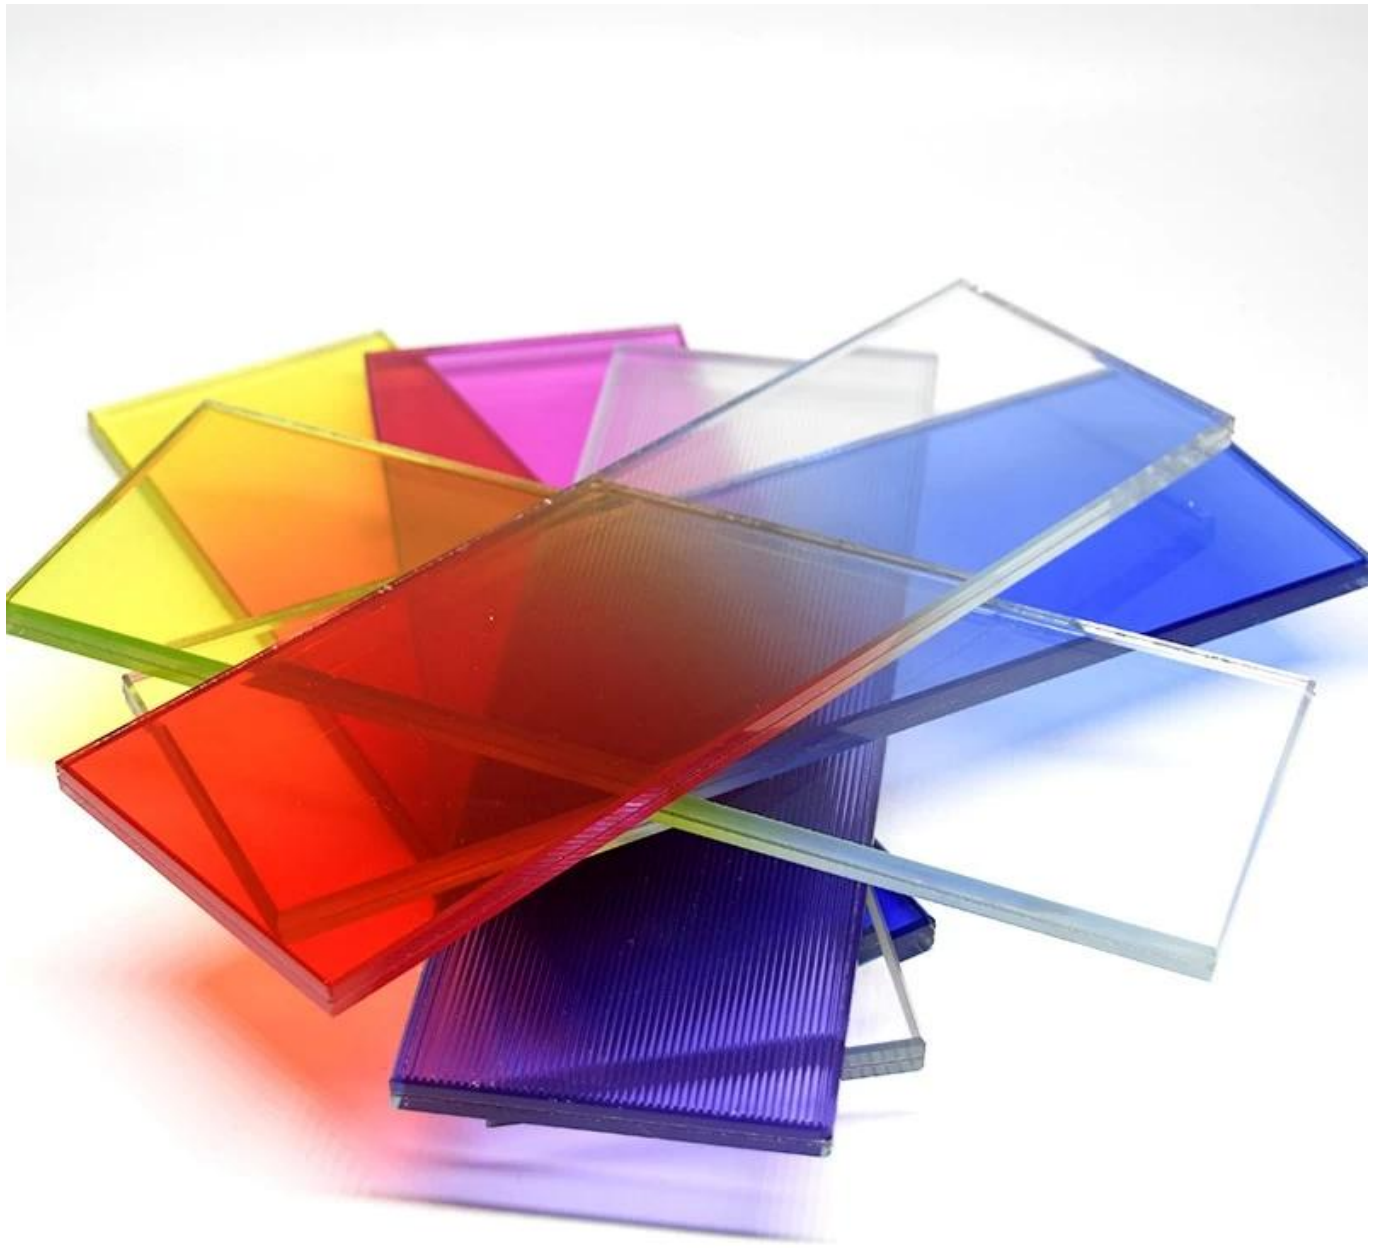

厚度	0.2mm至1mm
标准	CE, ISO, CCC, BS6206, SGCC, SII
规格	1米至2米
颜色	透明、蓝色、红色、黄色、绿色、紫色