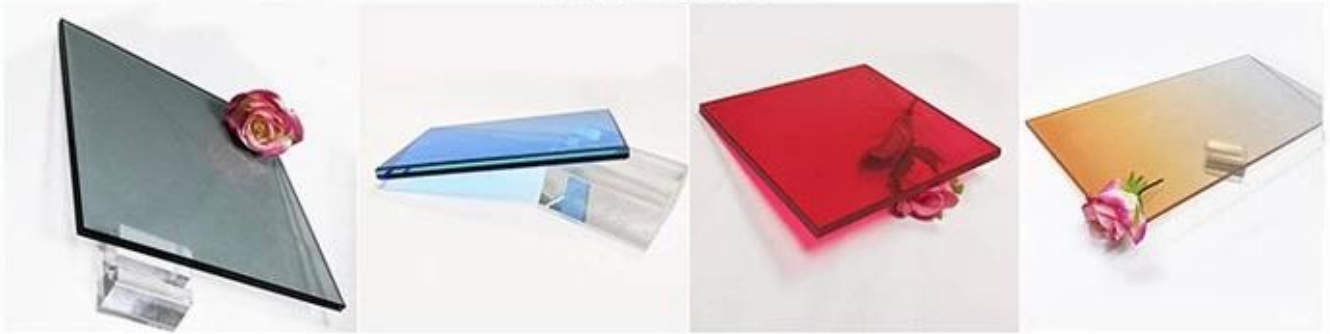

Gradient glass

Decorative mirror glass

Mirror glass

Wired glass

fluted glass

Decorative glass

Decorative glass

figured glass

厚度	0.2mm至1mm
标准	CE, ISO, CCC, BS6206, SGCC, SII
规格	1米至2米
颜色	透明、蓝色、红色、黄色、绿色、紫色

Edgeworks

Drill Holes

Safety Corner

Custom Colors

Material Storage Area

Cutting Machine

Edgeworks