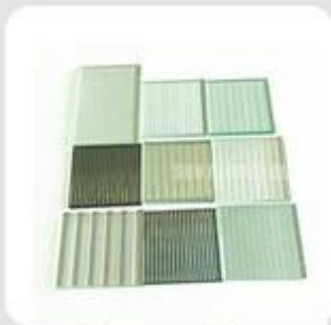

figured glass