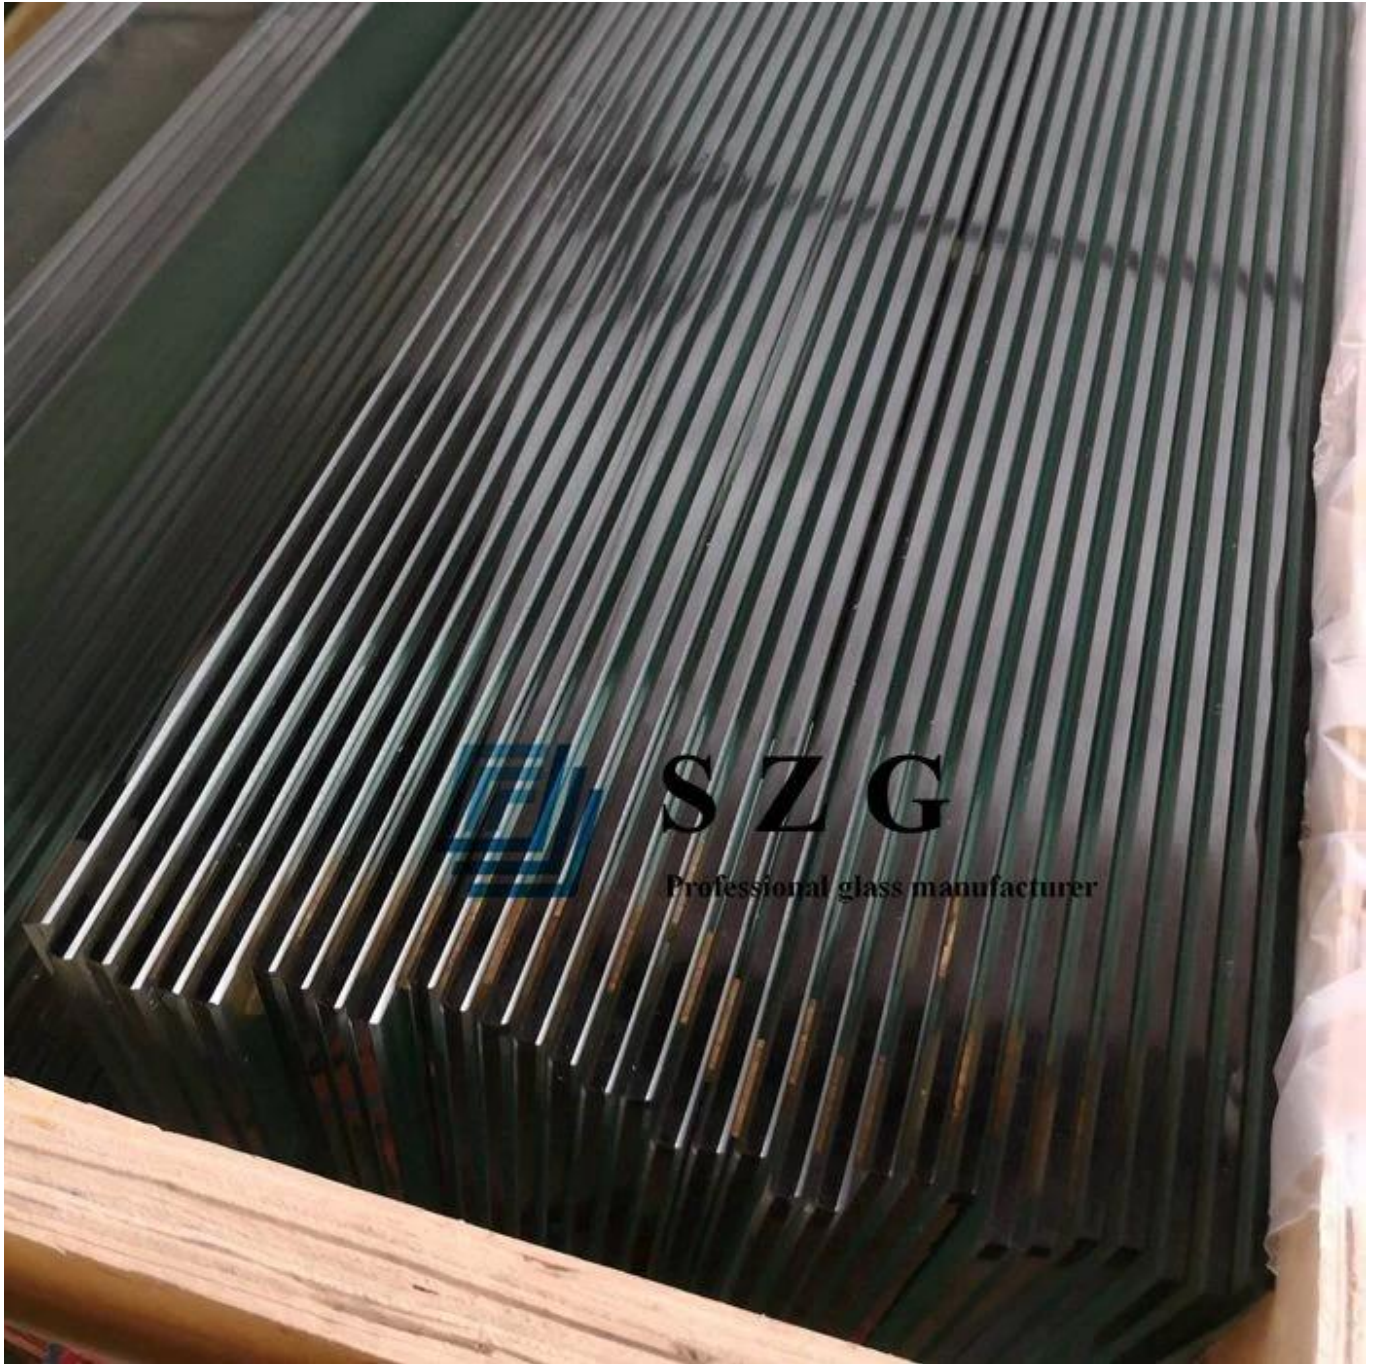

5mm

20

6 12 1.5 3

SZG 30 60 90

S Z G

Professional glass manufacturer