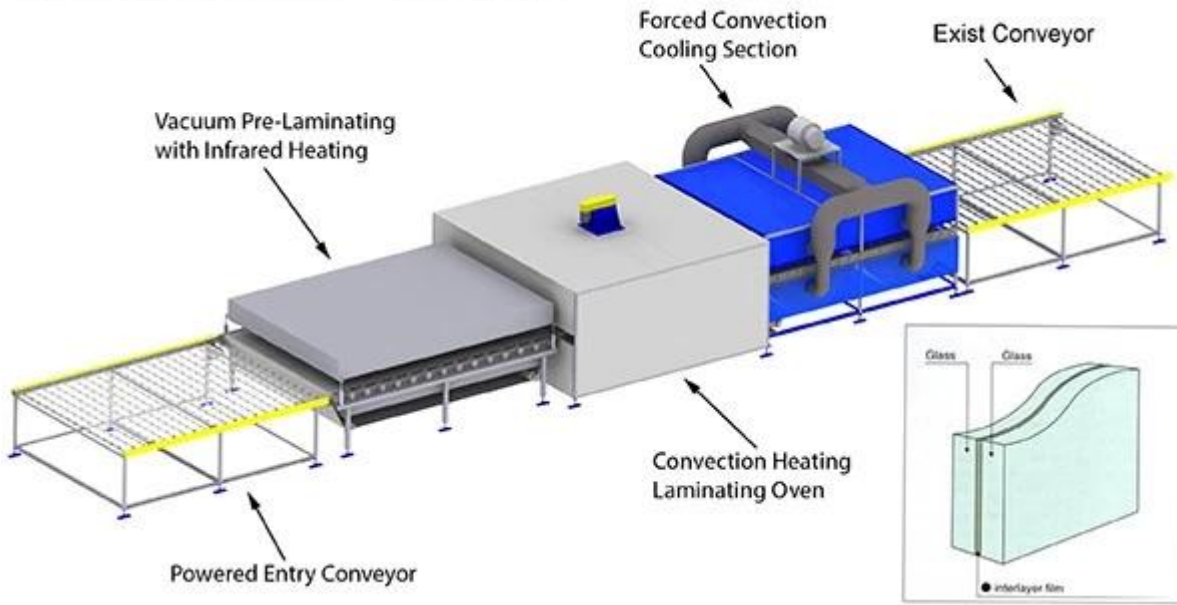

Sun Global Glass Laminated Glass Production Line

□□□□□□□□□□: