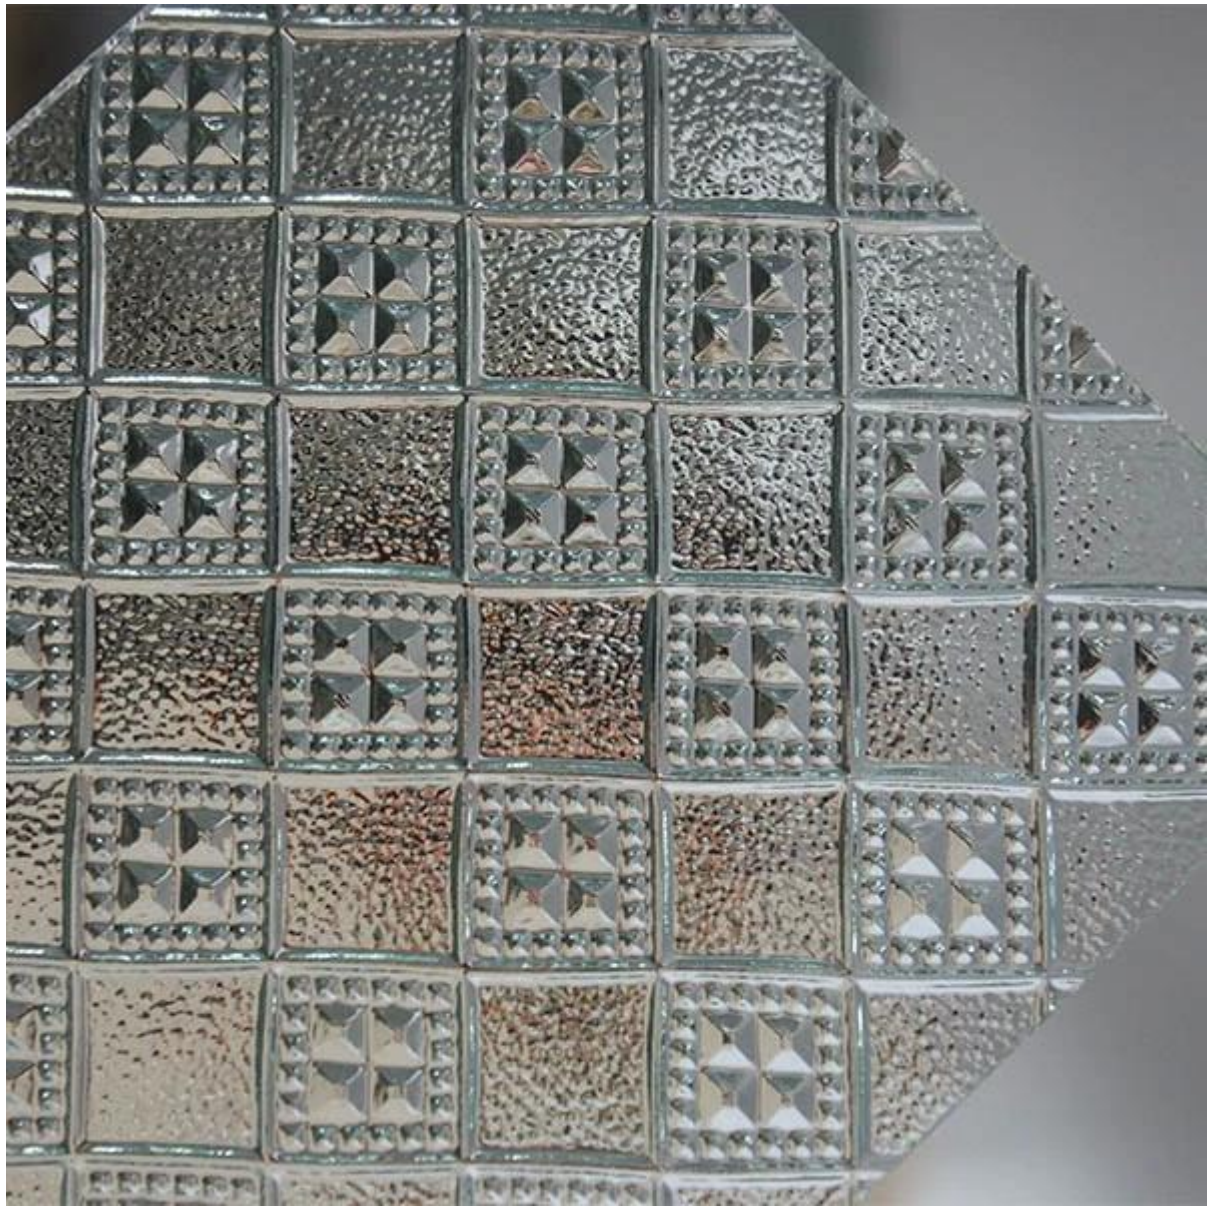

SGG 4 mm 100x100x3 3000x3000

1. SGG 4 mm è un tipo di vetro a sicurezza con una spessore di 4 mm. È prodotto in Italia e è certificato secondo le norme CEI. È disponibile in diverse forme e colori, e può essere installato in diverse applicazioni.

2. **100x100x3:** 1000x1000x3 mm

1. **100x100x3:** 1000x1000x3 mm
2. 20 **100x100x3** different **100x100x3**

3. **100x100x3:** 1000x1000x3 mm

1. **100x100x3:** 1000x1000x3 mm
2. **100x100x3:** 3 mm 4 mm 5 mm 6 mm
3. **100x100x3:** 1 **100x100x3** 2 **100x100x3**
3. **100x100x3:** 2140 * 3300 1830 * 2200 1830 * 2440
4. **100x100x3:** silecia **100x100x3** aqualite **100x100x3** masterlite **100x100x3** hitchcross **100x100x3** yacare **100x100x3** difuso.

4. **100x100x3:** 1000x1000x3 mm

100x100x3: 1000x1000x3 mm

5. **100x100x3:** 1000x1000x3 mm

1. **100x100x3:** 1000x1000x3 mm
2. **100x100x3:** 1000x1000x3 mm / 1000x1000x3 mm
3. **100x100x3:** 1000x1000x3 mm
4. **100x100x3:** 1000x1000x3 mm
5. **100x100x3:** 1000x1000x3 mm

4 MM 100x100x3 3000x3000

100x100x3

□□□□:

□□□□:

Raw materials