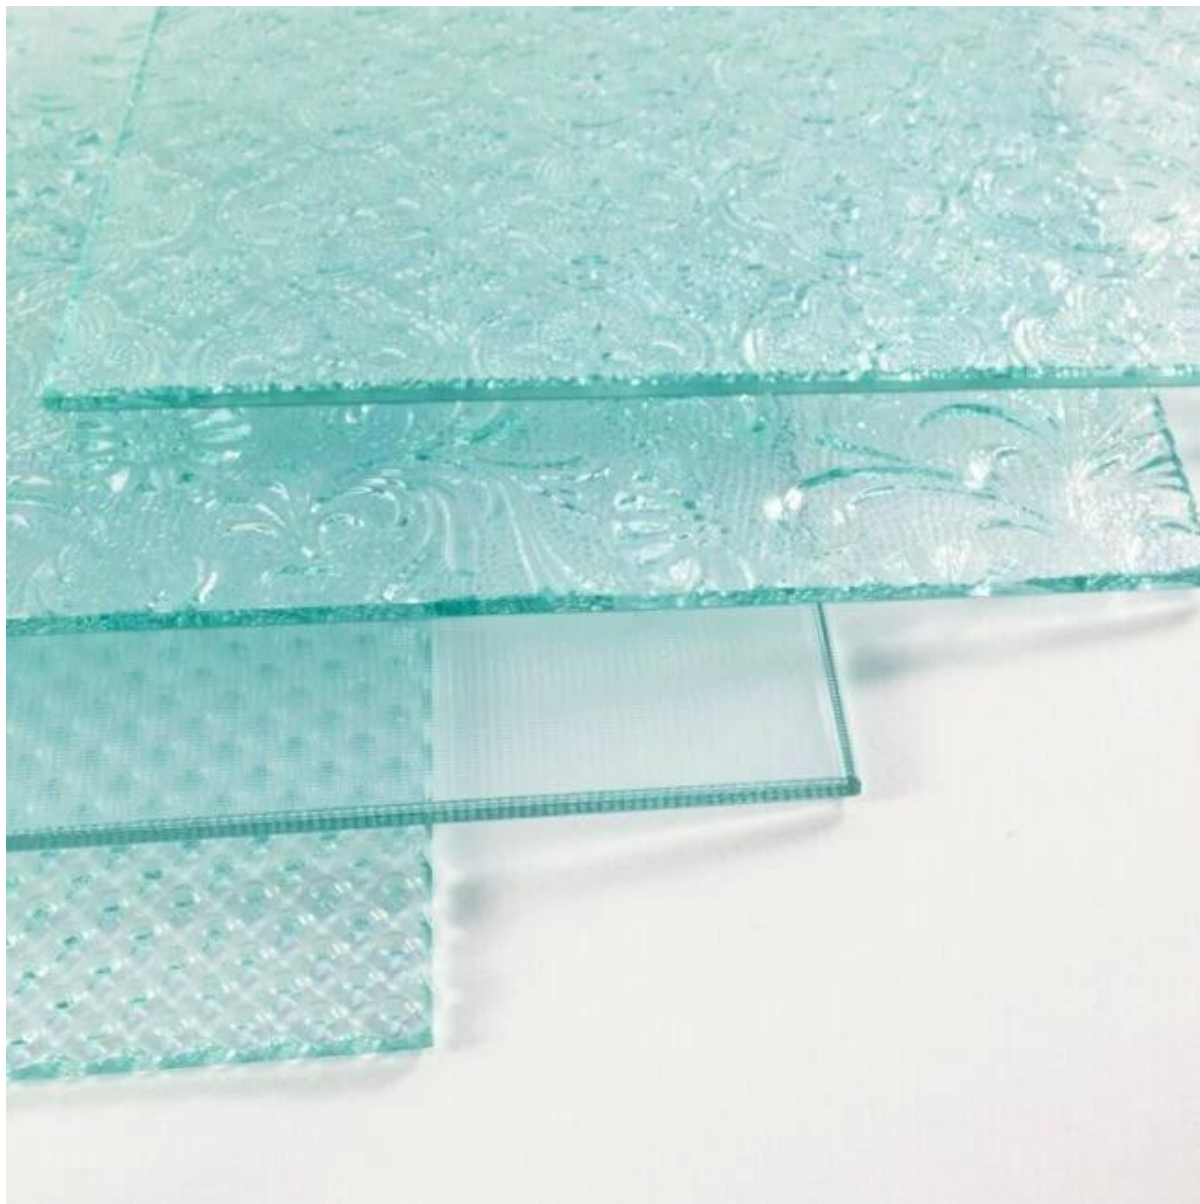

SGG 4 mm 100x100x3 3000x3000

1. SGG 4 mm è un tipo di vetro a sicurezza con una spessore di 4 mm. È prodotto in Italia e è certificato secondo le norme CEI. È disponibile in diverse forme e colori, e può essere installato in diverse applicazioni.

2. **100x100x3:** 1000x1000x3 mm

1. **100x100x3:** 1000x1000x3 mm
2. 20 **100x100x3** different **100x100x3**

3. **100x100x3:** 1000x1000x3 mm

1. **100x100x3:** 1000x1000x3 mm
2. **100x100x3:** 3 mm 4 mm 5 mm 6 mm
3. **100x100x3:** 1 **100x100x3** 2 **100x100x3**
3. **100x100x3:** 2140 * 3300 1830 * 2200 1830 * 2440
4. **100x100x3:** silecia **100x100x3** aqualite **100x100x3** masterlite **100x100x3** hitchcross **100x100x3** yacare **100x100x3** difuso.

4. **100x100x3:** 1000x1000x3 mm

100x100x3: 1000x1000x3 mm

5. **100x100x3:** 1000x1000x3 mm

1. **100x100x3:** 1000x1000x3 mm
2. **100x100x3:** 1000x1000x3 mm / 1000x1000x3 mm
3. **100x100x3:** 1000x1000x3 mm
4. **100x100x3:** 1000x1000x3 mm
5. **100x100x3:** 1000x1000x3 mm

4 MM 100x100x3 3000x3000

100x100x3

□□□□:

□□□□:

Raw materials