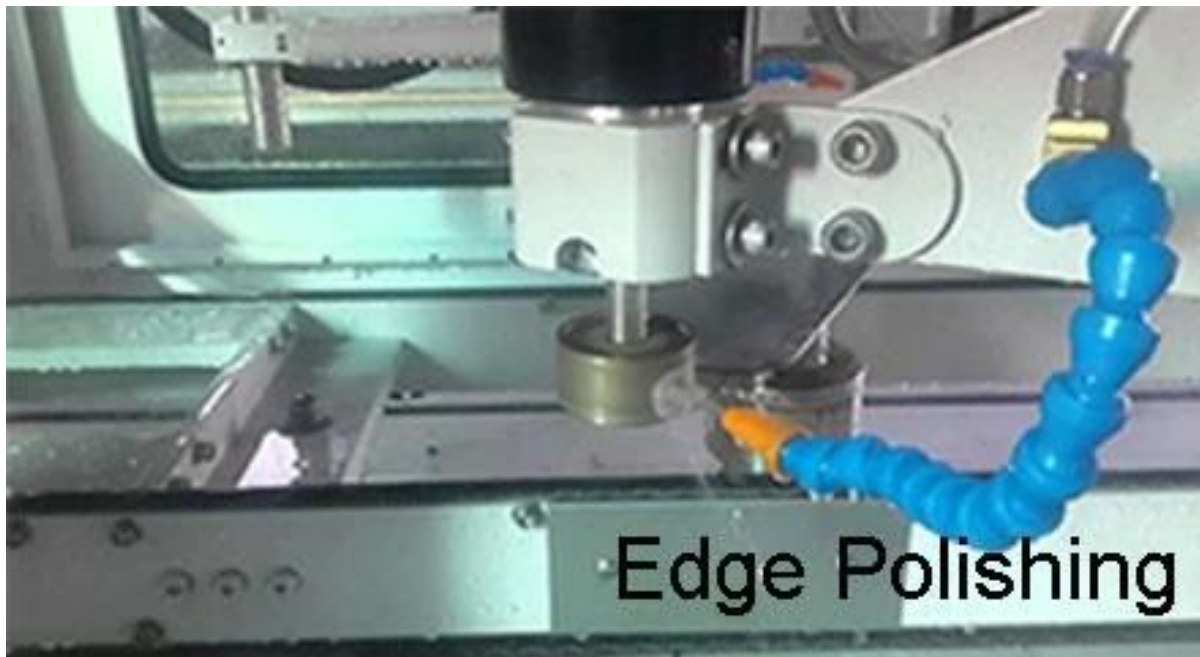

Pakiet i załadunku: