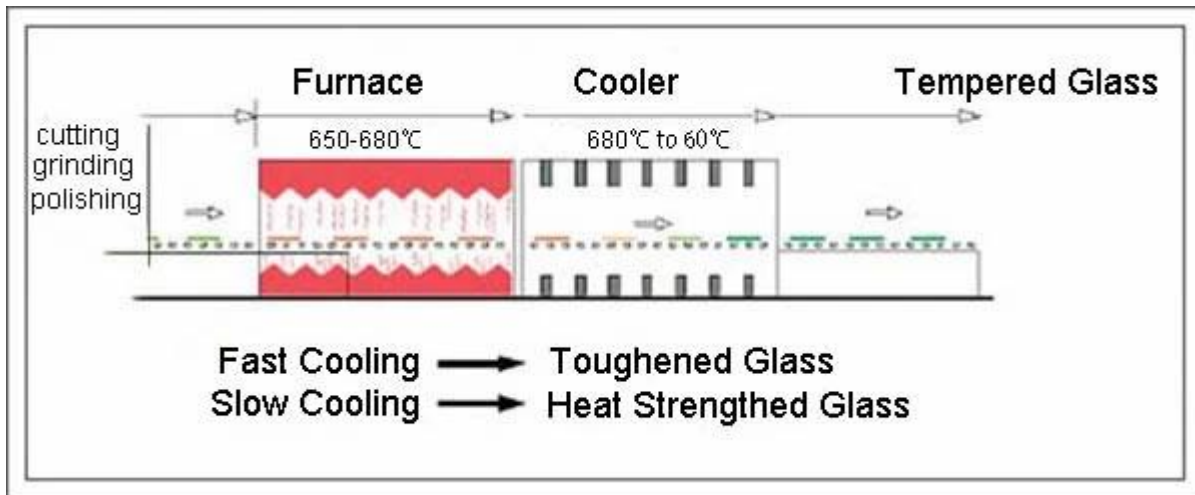

## **Product Details:**

**Product pictures of frosted tempered door glass 8mm 10mm 12mm:**

**Process Details for frosted tempered door glass 8mm 10mm 12mm:**

**Production Line for frosted tempered door glass 8mm 10mm 12mm:**