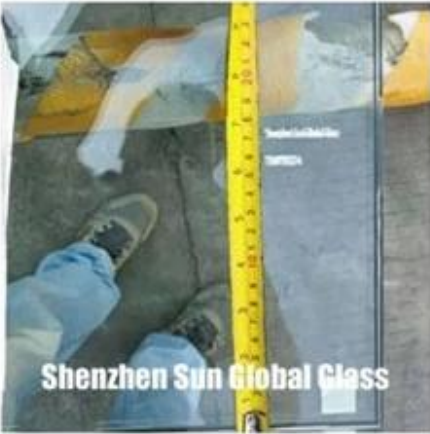

U channel track choice:

Glass certificates:

Our partition wall glass manufacture strictly under international quality system ISO9001 and pass following quality standards:

1. 12mm clear tempered glass for partition wall meet CCC standard(Chinese Safety Glass Compulsory Certification).
2. 12mm clear tempered glass for partition wall meet China tempered glass quality standard GB15763.2.
3. 12mm clear tempered glass for partition wall meet meet European safety glass quality standard CE EN12150.
4. 12mm clear tempered glass for partition wall meet UK market safety glass quality standard BS6206.

Inspection:

Our factory take carefully inspection before delivery, to keep all glass in good condition after glass arrive customers. Some reference pictures see as below:

Project Reference:

Following are the reference of U channel and glass we provide to our clients.