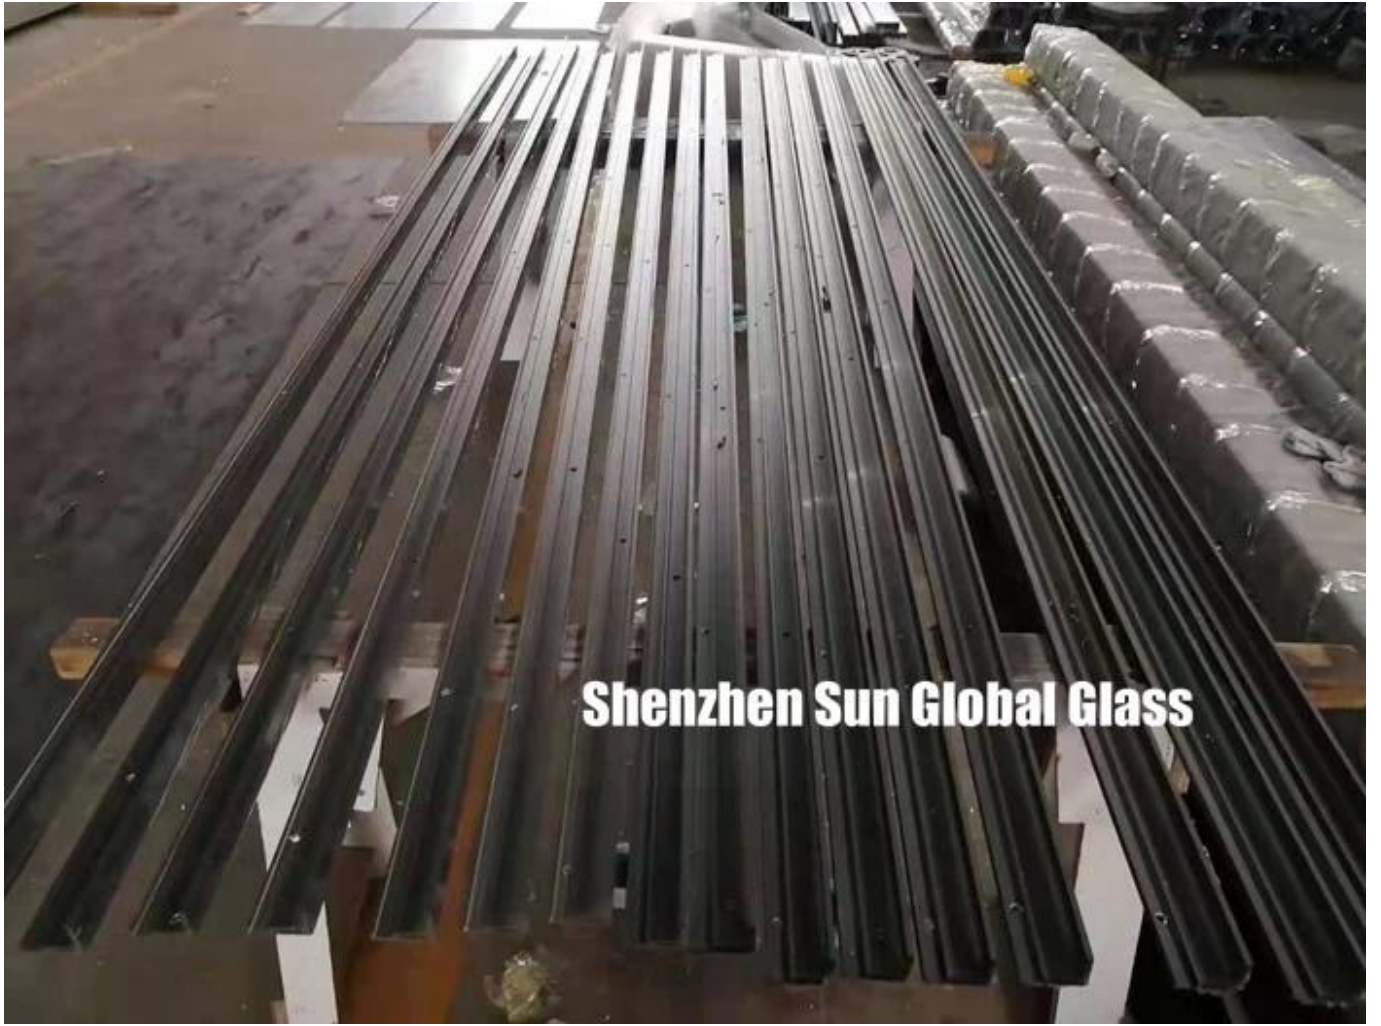

U channel track choice:

Glass certificates:

Our partition wall glass manufacture strictly under international quality system ISO9001 and pass following quality standards:

1. 12mm clear tempered glass for partition wall meet CCC standard(Chinese Safety Glass Compulsory Certification).
2. 12mm clear tempered glass for partition wall meet China tempered glass quality standard GB15763.2.
3. 12mm clear tempered glass for partition wall meet meet European safety glass quality standard CE EN12150.
4. 12mm clear tempered glass for partition wall meet UK market safety glass quality standard BS6206.

Inspection:

Our factory take carefully inspection before delivery, to keep all glass in good condition after glass arrive customers. Some reference pictures see as below:

Project Reference:

Following are the reference of U channel and glass we provide to our clients.