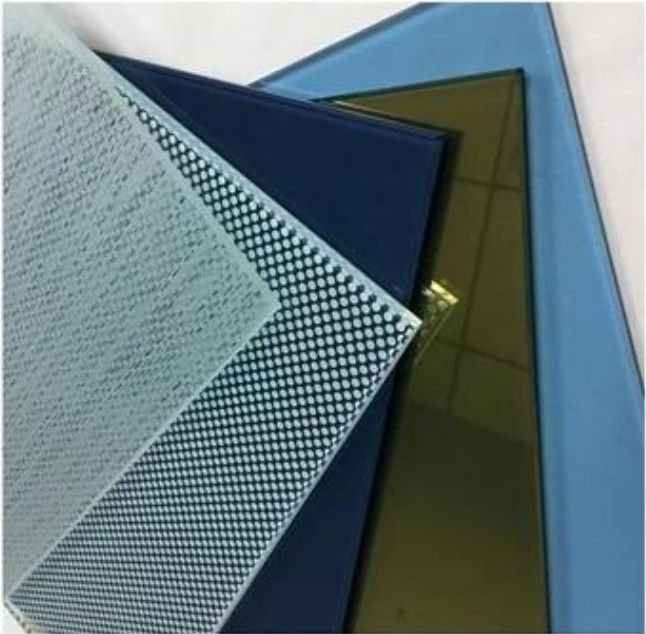

SZG 1/2 inch clear tempered glass partition walls with channel - Partition wall glass with U channel factory and manufacturer in China

We produce 8mm to 12mm tempered glass for partition wall, provide U channel track to hold the glass panels. We have different choice for glass use for partition wall and different types of U channel for client's need. For installation, first is to install U channel, then fix glass panels, the last is to using self-adhesive to joint glass panel and u channel firmly.

Advantages of glass partition:

1. Expansion of space visually and feeling of lightness and vastness
2. 100% safety, normally made by tempered or laminated glass
3. Sound insulation and full visual transparency
4. Space zoning with minimal costs
5. Increasing the amount of natural light

Partition glass choice:

We can produce different kind of glass for partition wall.

1. Clear tempered or laminated glass
2. Frosted glass
3. Printed glass
4. Gradient glass
5. Insulated glass
6. Fluted glass

U channel track choice:

Glass certificates:

Our partition wall glass manufacture strictly under international quality system ISO9001 and pass following quality standards:

1. 12mm clear tempered glass for partition wall meet CCC standard(Chinese Safety Glass Compulsory Certification).
2. 12mm clear tempered glass for partition wall meet China tempered glass quality standard GB15763.2.
3. 12mm clear tempered glass for partition wall meet meet European safety glass quality standard CE EN12150.
4. 12mm clear tempered glass for partition wall meet UK market safety glass quality standard BS6206.