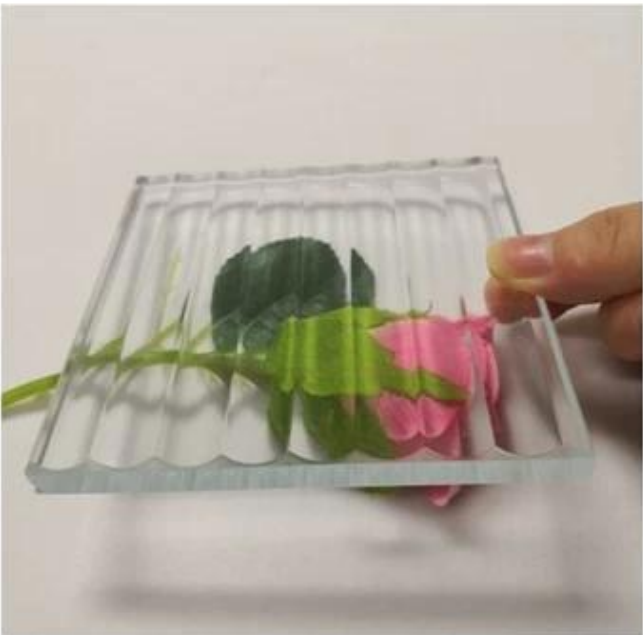

SZG 1/2 inch clear tempered glass partition walls with channel - Partition wall glass with U channel factory and manufacturer in China

We produce 8mm to 12mm tempered glass for partition wall, provide U channel track to hold the glass panels. We have different choice for glass use for partition wall and different types of U channel for client's need. For installation, first is to install U channel, then fix glass panels, the last is to using self-adhesive to joint glass panel and u channel firmly.

Advantages of glass partition:

1. Expansion of space visually and feeling of lightness and vastness
2. 100% safety, normally made by tempered or laminated glass
3. Sound insulation and full visual transparency
4. Space zoning with minimal costs
5. Increasing the amount of natural light

Partition glass choice:

We can produce different kind of glass for partition wall.

1. Clear tempered or laminated glass
2. Frosted glass
3. Printed glass
4. Gradient glass
5. Insulated glass
6. Fluted glass