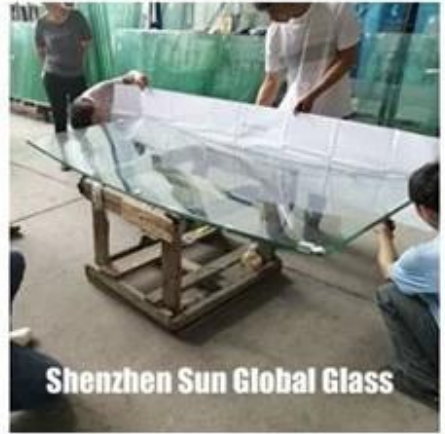

Project Reference:

Following are the reference of U channel and glass we provide to our clients.