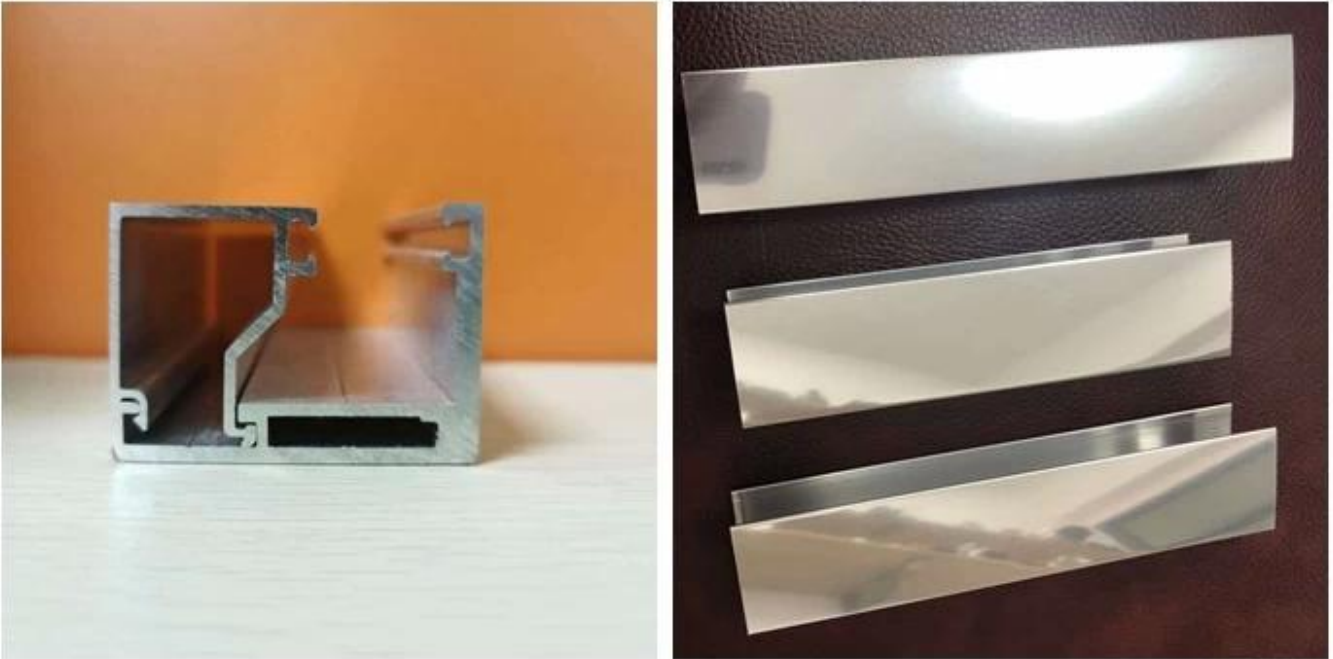

SZG 1/2 inch clear tempered glass partition walls with channel - Partition wall glass with U channel factory and manufacturer in China

We produce 8mm to 12mm tempered glass for partition wall, provide U channel track to hold the glass panels. We have different choice for glass use for partition wall and different types of U channel for client's need. For installation, first is to install U channel, then fix glass panels, the last is to using self-adhesive to joint glass panel and u channel firmly.

Advantages of glass partition:

1. Expansion of space visually and feeling of lightness and vastness
2. 100% safety, normally made by tempered or laminated glass
3. Sound insulation and full visual transparency
4. Space zoning with minimal costs
5. Increasing the amount of natural light

Partition glass choice:

We can produce different kind of glass for partition wall.

1. Clear tempered or laminated glass
2. Frosted glass
3. Printed glass
4. Gradient glass
5. Insulated glass
6. Fluted glass

U channel track choice:

Glass certificates:

Our partition wall glass manufacture strictly under international quality system ISO9001 and pass following quality standards:

1. 12mm clear tempered glass for partition wall meet CCC standard(Chinese Safety Glass Compulsory Certification).
2. 12mm clear tempered glass for partition wall meet China tempered glass quality standard GB15763.2.
3. 12mm clear tempered glass for partition wall meet meet European safety glass quality standard CE EN12150.
4. 12mm clear tempered glass for partition wall meet UK market safety glass quality standard BS6206.