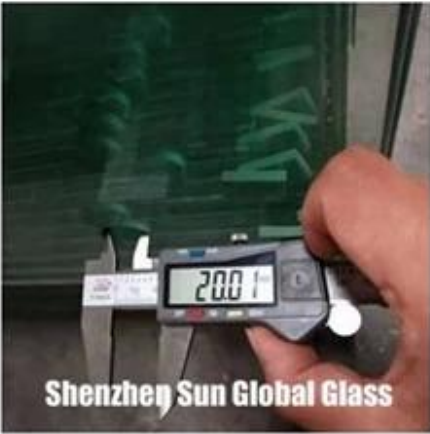

Project Reference:

Following are the reference of U channel and glass we provide to our clients.