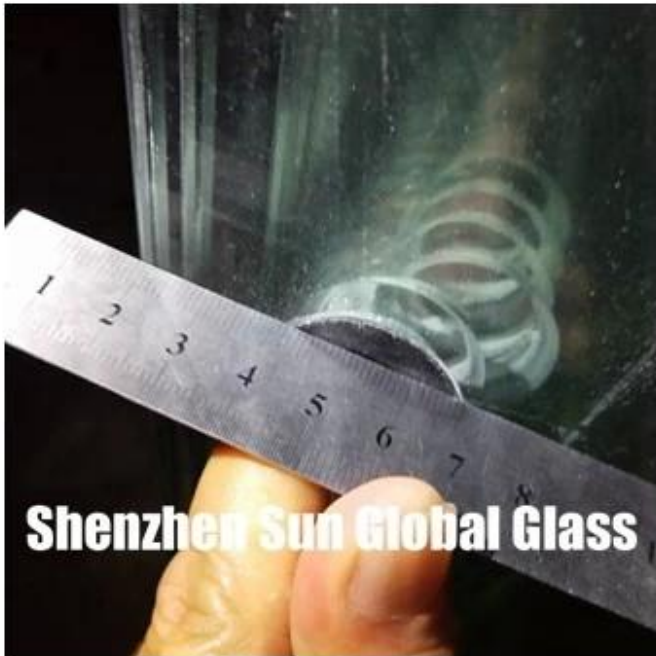

Inspection:

Our factory do strict inside inspection before delivery, reference see as below:

Accessories or fittings service:

If you need accessories or fittings for fence, just send us the picture, we will provide fittings based on your need.