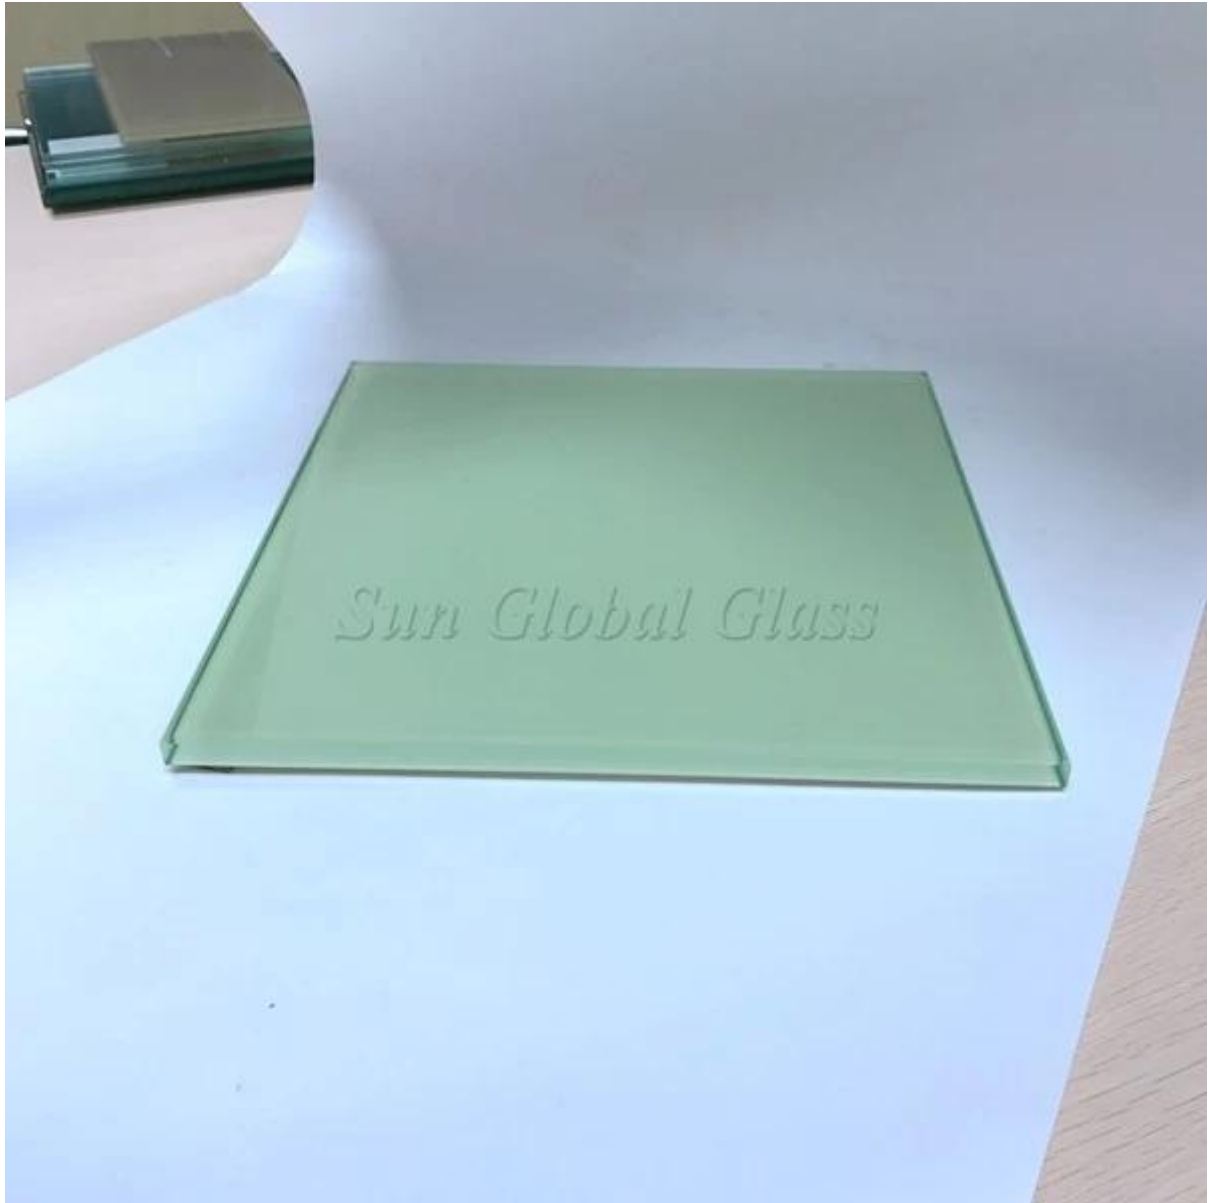

Production Line: