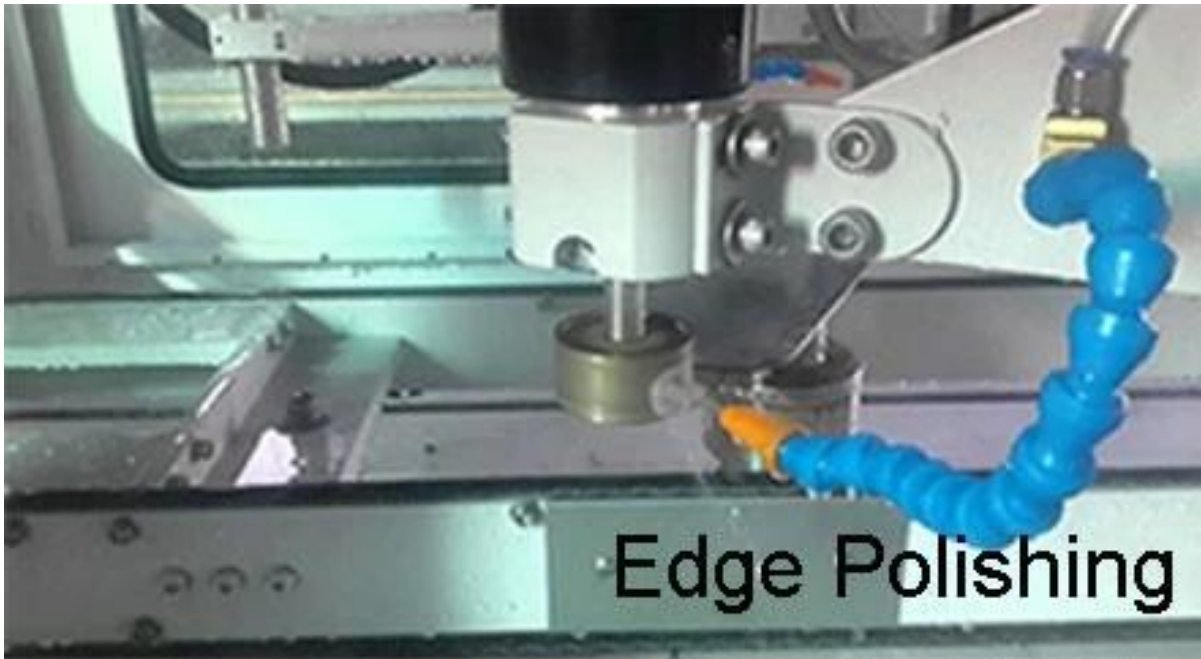

Package and Loading: