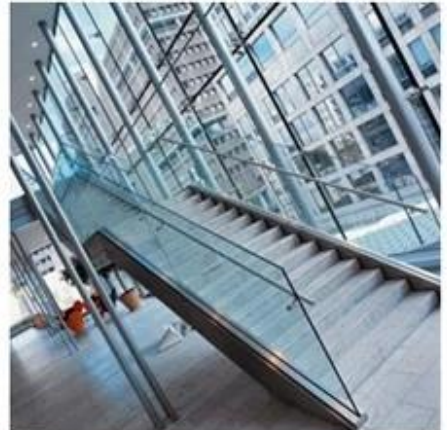

1. Tempered Glass Fence
2. Laminated Glass Fence
3. Silk Screen Glass Fence
4. Frosted Glass Fence
5. Insulated Glass Fence

Tips for glass banister: