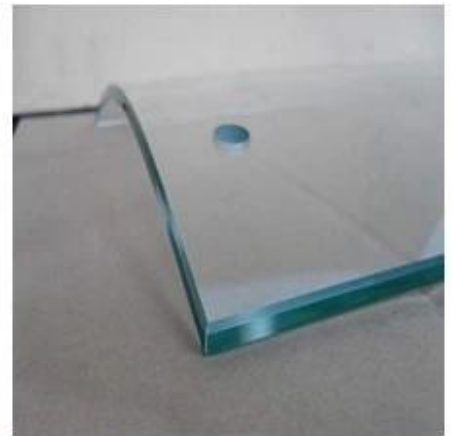

Holes Diameter $\geq 2 \times$ glass thickness

Holes to Glass Center $\geq 5 \times$ glass thickness

Glass Standard:

Our balustade glass are produced under ISO9001 2015 quality standard and meet following domestic and international standards.