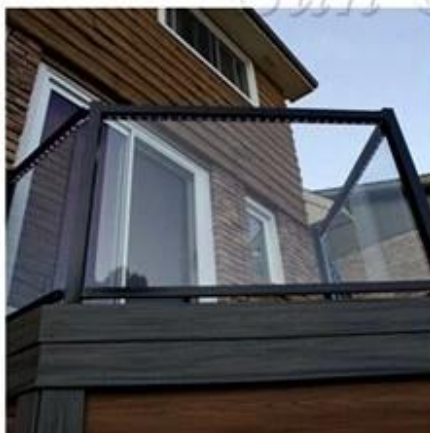

1. Tempered Glass Fence
2. Laminated Glass Fence
3. Silk Screen Glass Fence
4. Frosted Glass Fence
5. Insulated Glass Fence

Tips for glass banister: