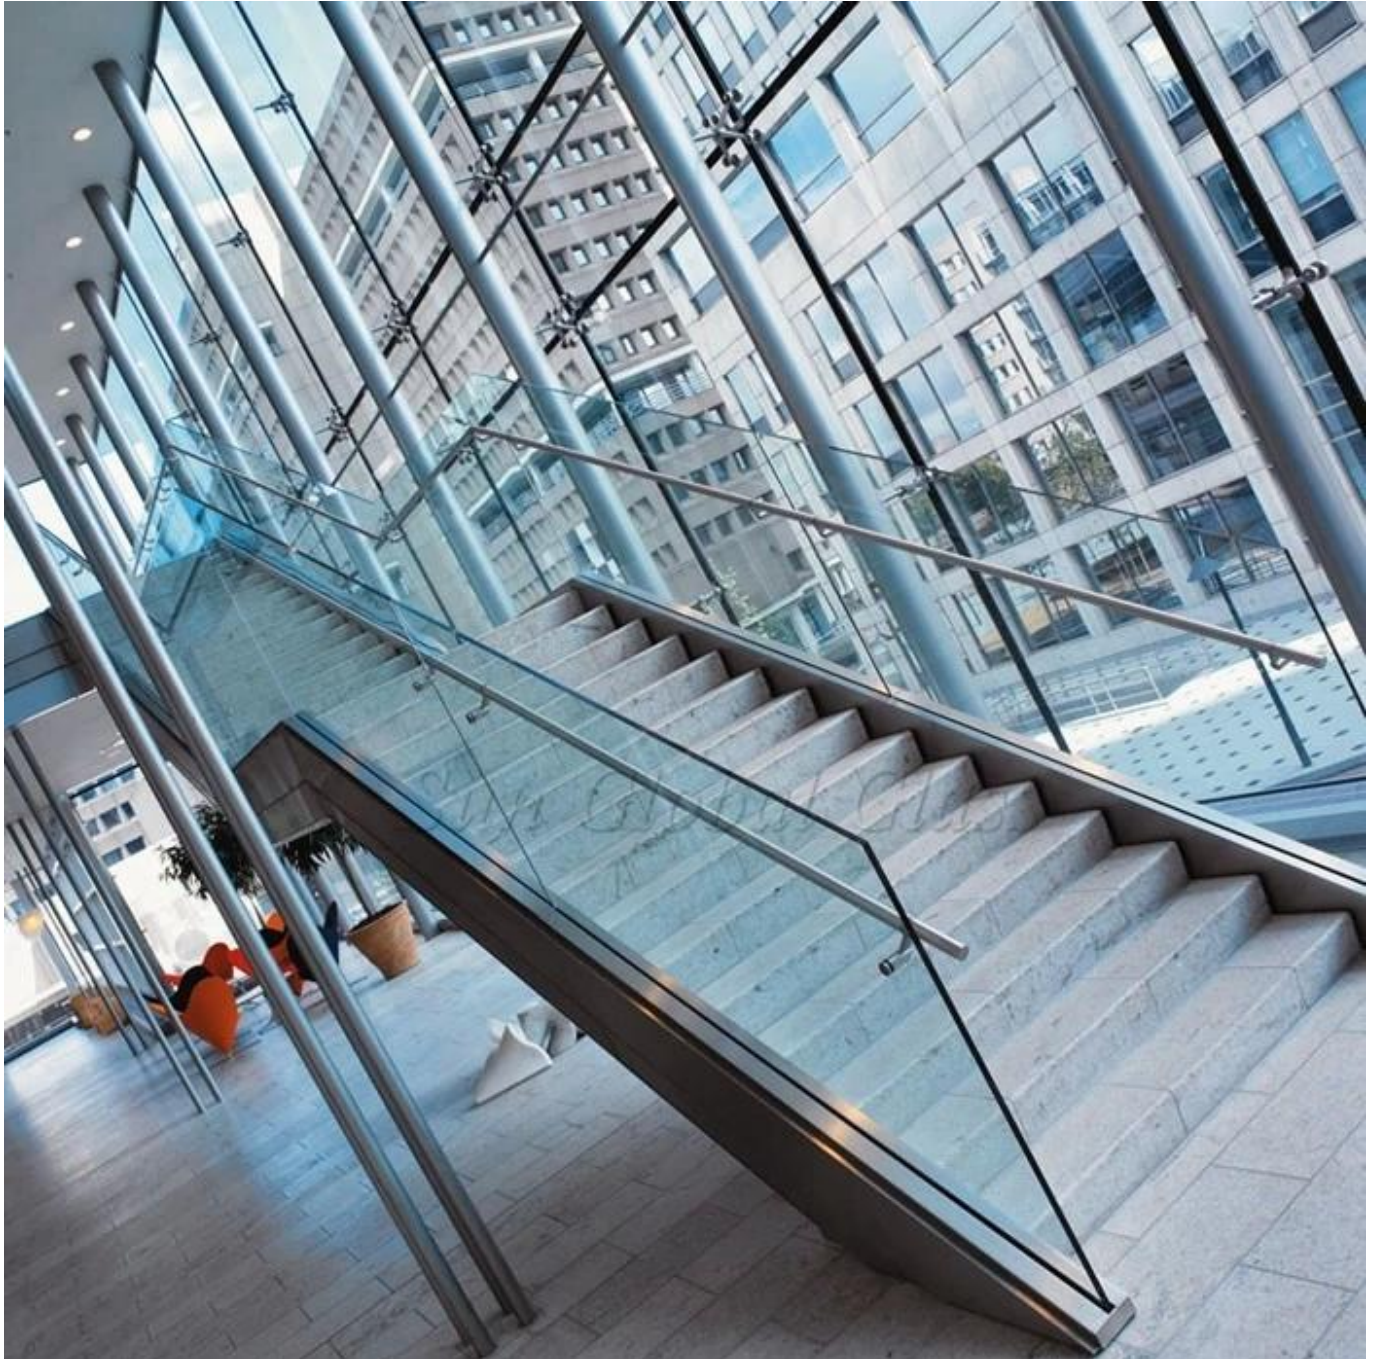

## **25.52mm laminated glass railing --- building glass handrail, glass balustrade, glass banister manufacturer & factory**

Glass railing also glass balustrade, glass parapet, glass handrail, glass baluster, glass banisters, glass fence etc. to make the buildings have a stylish looks. Any custom glass size and custom glass shape can have from us, both frameless glass railing and framed glass balustrades.

**Glass types for balustrade:**

1. Tempered Glass Fence
2. Laminated Glass Fence
3. Silk Screen Glass Fence
4. Frosted Glass Fence
5. Insulated Glass Fence

**Tips for glass banister:**

For frameless banister glass design, SGP laminated glass will be a better choice.