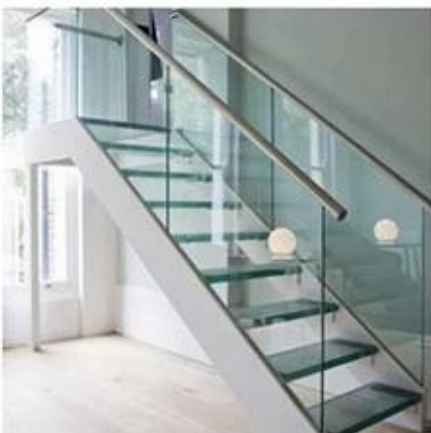

## **25.52mm laminated glass railing --- building glass handrail, glass balustrade, glass banister manufacturer & factory**

Glass railing also glass balustrade, glass parapet, glass handrail, glass baluster, glass banisters, glass fence etc. to make the buildings have a stylish looks. Any custom glass size and custom glass shape can have from us, both frameless glass railing and framed glass balustrades.

**Glass types for balustrade:**

1. Tempered Glass Fence
2. Laminated Glass Fence
3. Silk Screen Glass Fence
4. Frosted Glass Fence
5. Insulated Glass Fence

**Tips for glass banister:**

For frameless banister glass design, SGP laminated glass will be a better choice.

### **Specification for glass baluster:**

1. Single glass thickness: 6mm to 19mm

Double glass thickness: 5mm+5mm, 6mm+6mm, 8mm+8mm, 10mm+10mm, 12mm+12mm etc

2. Color: clear, low Iron, Blue, Bronze, Green, Gray, any color will be available.