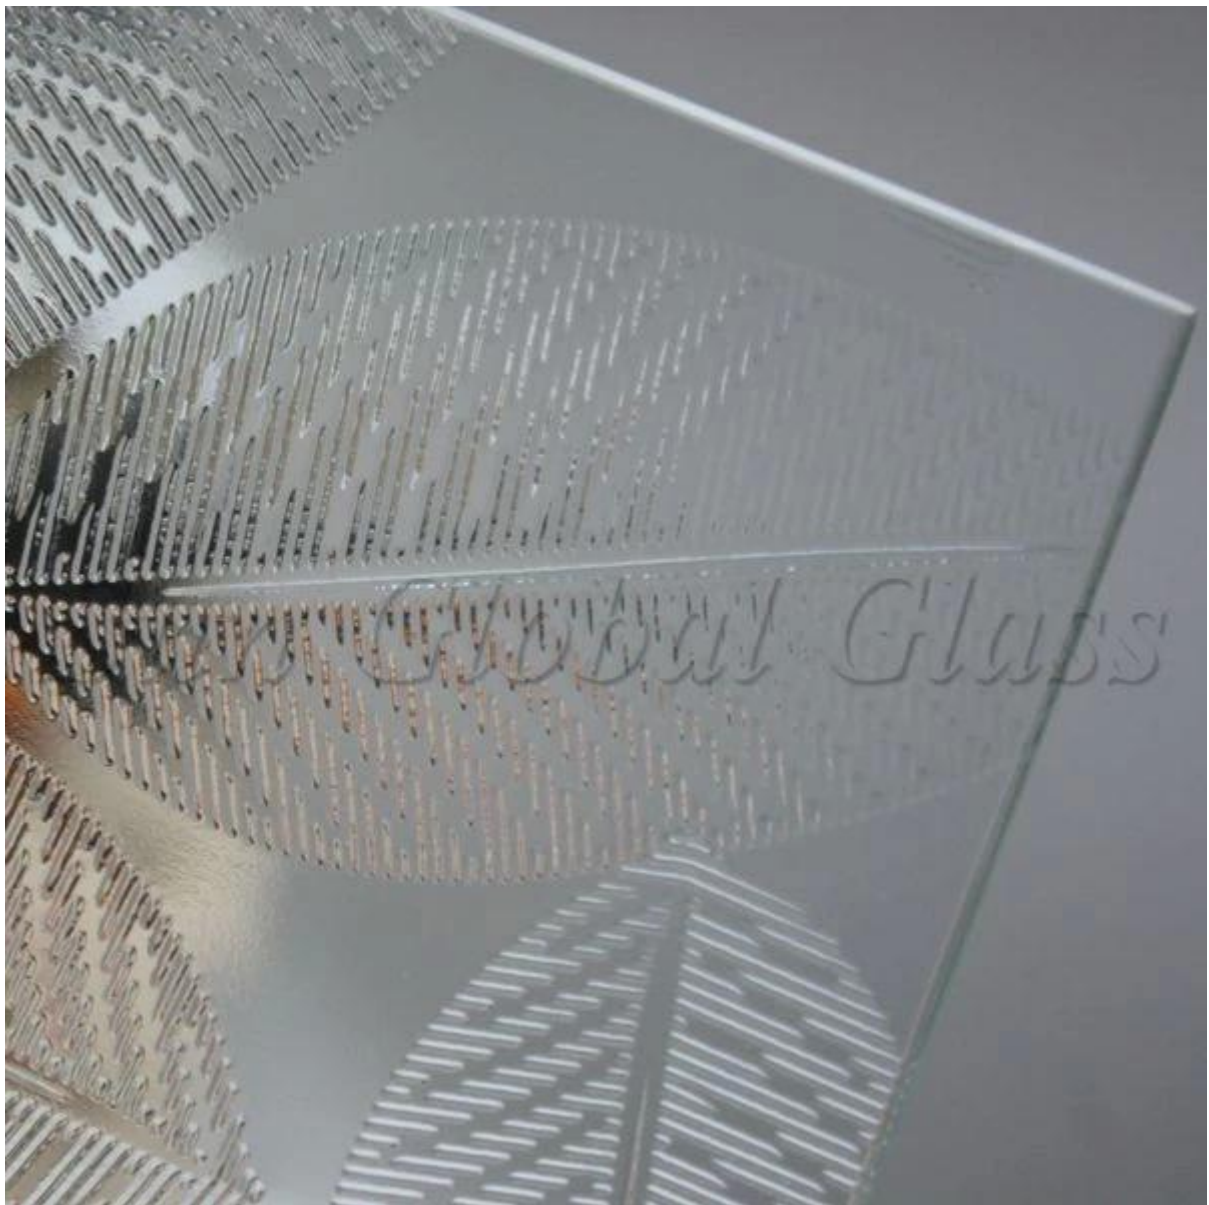

SGG High Quality 4mm Hibiscus Clear Patterned Glass Manufacturer

4mm Hibiscus Clear Patterned Glass is one of the popular kinds of patterned glass which is engraved a decorative texture on one side of the glass surface and also named 4mm Hibiscus clear rolled glass and 4mm Hibiscus clear figured glass. It offers a great range of designs and conceptions for interior and exterior decoration projects and also permits light transmits diffusely and prevents clear vision through as well. With different textures applied, 4mm Hibiscus clear patterned glass has different degrees of translucency and privacy. 4mm Hibiscus clear patterned glass can be made of 4mm Hibiscus patterned laminated glass because of the necessity to meet with security requirements.

Specifications:

1. Glass name: 4mm Hibiscus clear patterned glass
2. Other Name: 4mm Hibiscus clear figured Glass, 4mm Hibiscus clear Rolled Glass
3. Surface: With Hibiscus patterns on one side
4. Shape: Flat
5. Package: Packed with strong wooden crates
6. Stock Size: 1650*2200, 1830*2440, etc
7. Thickness: 3mm, 4mm, 5mm, 6mm

Details of 4mm Hibiscus clear patterned glass:

product pictures

Package

Production Line: