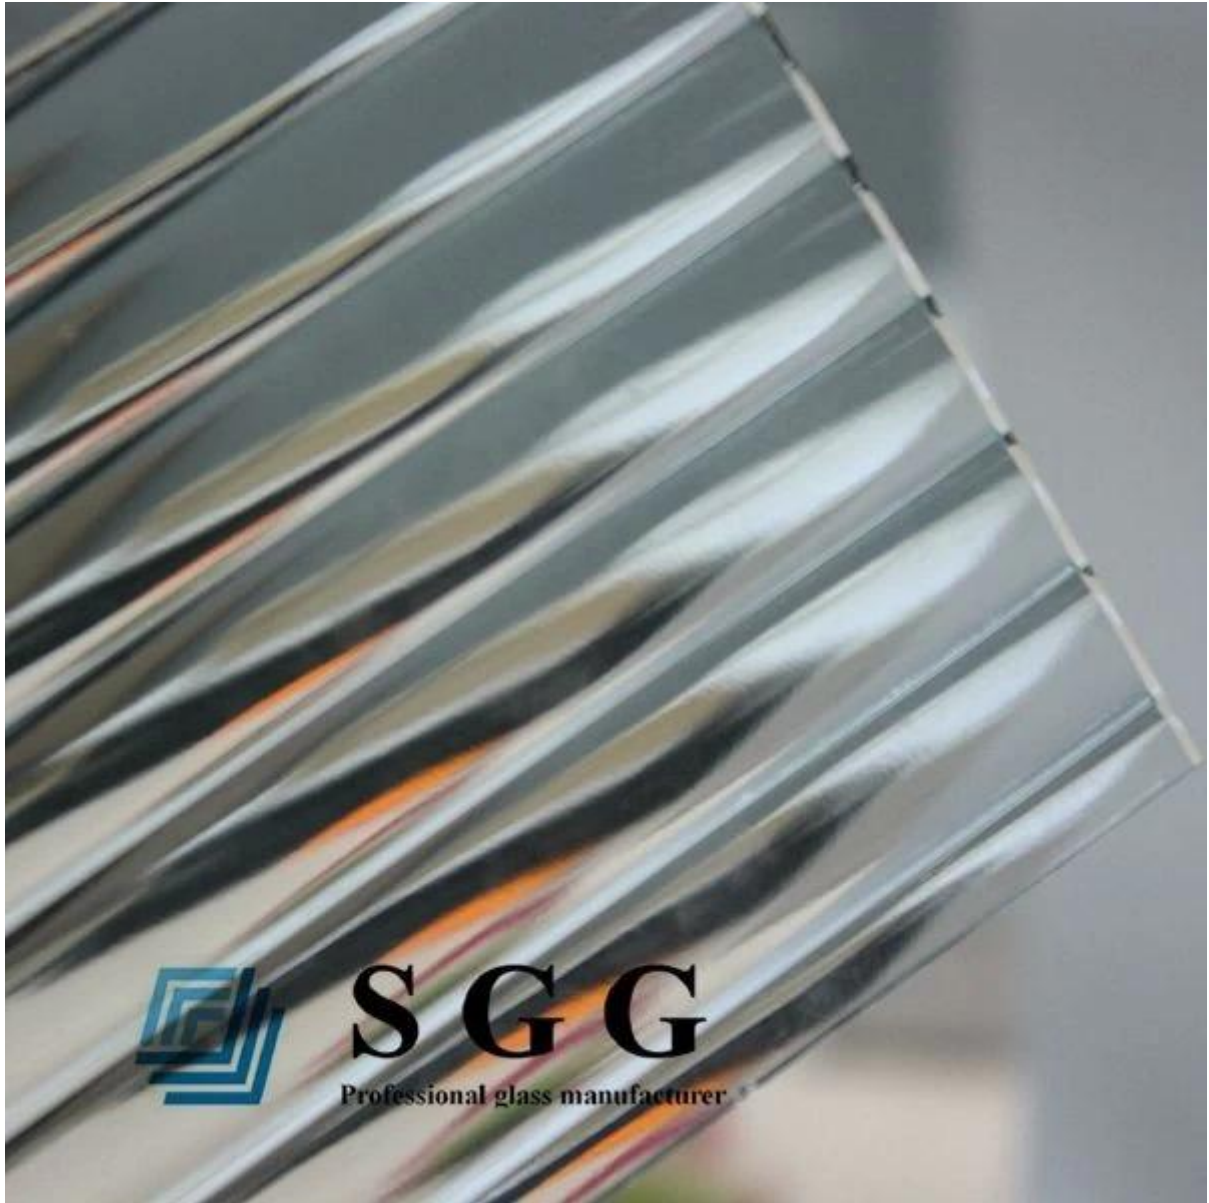

Production line: