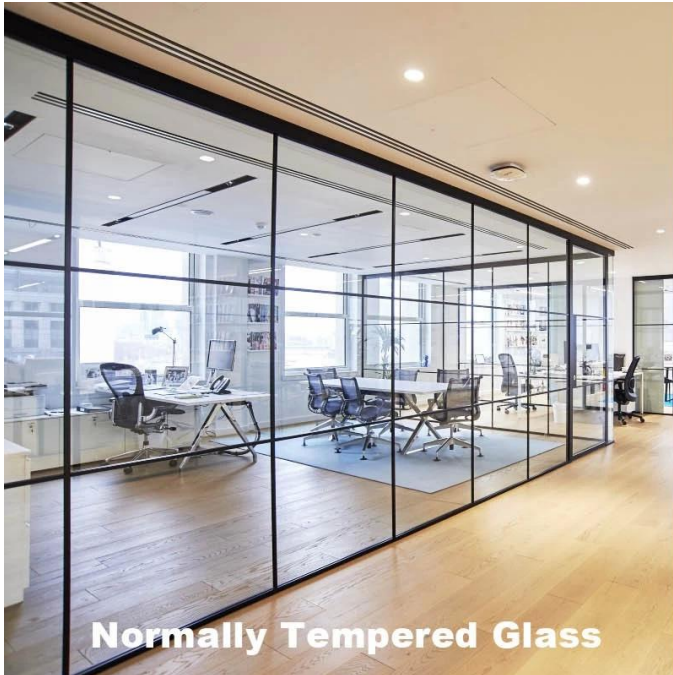

## 5+5mm Reeded Texture Laminated Glass Partition Wall

5+5mm reeded laminated glass is one panel of 5mm tempered reeded glass and one panel of 5mm flat tempered glass bound together a PVB interlayer film. The reeded tempered glass is safety and decorative glass with well-established, popular, vertical, ribbed design and privacy protection. Reed glass add a touch of elegance to your interior and exterior design. Unique patterns and textures can be featured in partition wall applications to add obscurity for privacy or for decorative use as a primary design element. All of our glass product is available in sheets or cut to size. Decorative pattern glass is becoming increasingly popular in homes, welcome to contact us to custom your reeded glass partition.

## Why Reeded Glass for Partition Wall

### Classic good looks

Classic design never goes out of fashion, and the fluted structure adds a spacious, open feeling to any space, looking just as good today as it will do in 10 years time. Ideal for offices and corporate spaces, as well as the home, reeded glass is a highly versatile glass with genuine style.

### Crystal clear clarity

Reeded glass can be processed by low-iron glass, whose clarity and brilliance will make any interior or exterior feature really shine. The subtle structured pattern and the smooth vertical lines of reeded glass offer any home or office a sense of timeless elegance.