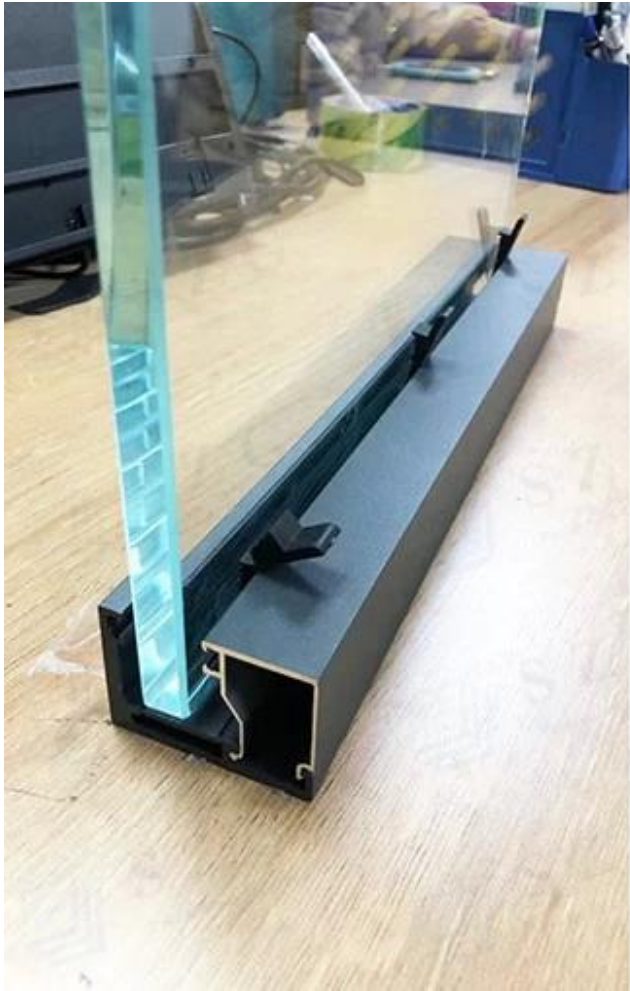

Aluminium U Channel for Partition Wall