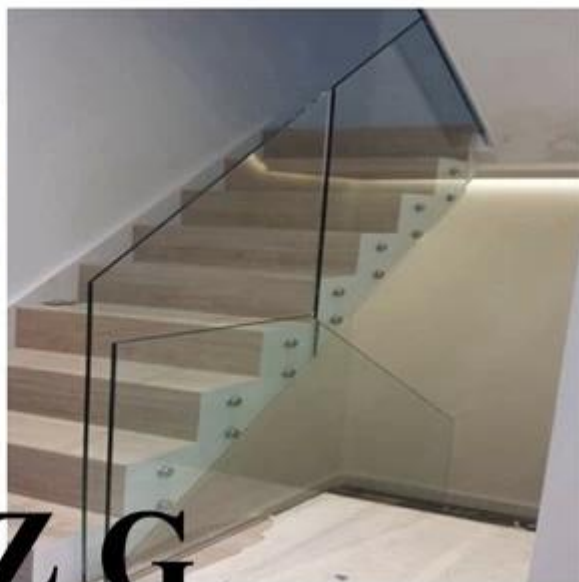

- L** : Length :
- A** : Girth :
- F** : Rise
- C** : Chord :
- R** : Radius :
- α** : Angle :

We will work with you to create curved glass that matches the look and layout of your building. With the right hue, shape, size and edge details, your glass will fit seamlessly into the room and lift the look and feel of the room. Your glass can be dyed clear and without a coat for complete transparency, or with bronze, gray, green or blue. It can also add a variety of edge patterns to add distinctive flair. A glass shade will prevent sunlight from heating a room, reducing energy costs, and reducing the bleaching effects of sunlight on tissues.

## **Application:**

Curved Staircase Glass

**[Curved Glass Railings](#)**

Bent china Cabinet Replacement glass

Insulated Curved Glass Unit (IGU)

Display Cabinet Glass Bent

Curved Glass Chandeliers

Side curved glass panel for revolving door

Curved Glass Curio Closet

Custom Bent Glass boat windshield

Laminated Safety Curved Glass

Curved Glass for wall units

Shower Cubicle Curved Glass

**S Z G**

**Professional glass manufacturer**