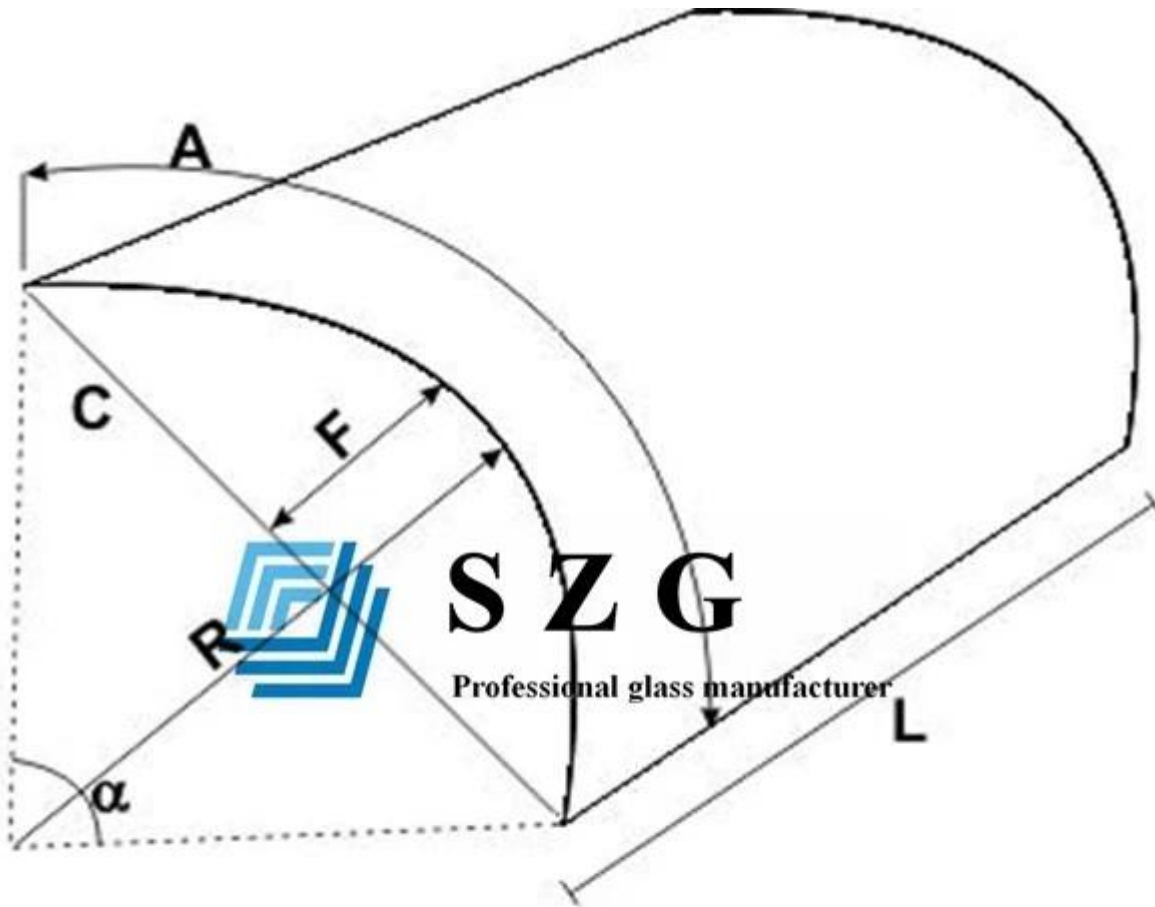

## **Customized 5 mm bent glass tempered can be used for the manufacture of curved laminated glass or bent insulated glass**

Shenzhen Sun Global Glass Co., Limited specializes in all curved glass styles, creating custom glass structures that meet the safety and industry standards, making it easy, attractive, artistic glass, which is also safe and reliable to Create.

Curved glass Also as curved tempered glass, curved glass, bent bent glass, safety bent glass, etc. It is a curved shape of tempered glass. They also have the typical characteristics of tempered glass, such as when it is broken, the fragments are small round cubic that reduce the damage to humans. They are five times tougher than soft glass. Your glass can be 5 mm bent glass and 5 mm bent glass in almost any shape, compound curves for a wide range of complex shapes. 5 mm bent tempered glass can be bent for curved laminated glass stair railings, curved laminated glass partitions to share a room, while an open aesthetic, walls to share separate conference rooms or offices, skylights, windows, doors and much more.

### **Specifi C Specification:**

1. Glass production: 5 mm curved Glass
2. Other Name: Curved Safety Glass
3. Thickness Range: 5 mm 6 mm 8 mm 9 mm 10 mm 15 mm
4. Glass substrates: 5 mm clear float glass, [5 mm Ultra Clear float glass](#), 5 mm tinted glass, 5 mm reflective glass, 5 mm screen printing glass, [5 mm Low E Glass](#), 5 mm acid etched glass, 5 mm glass, etc.
5. Production Time: 7 ~ 15 working days after receipt of payment received
6. The Mini R = 500 mm, the max R = 6000 mm, the max arch length = 3300mm