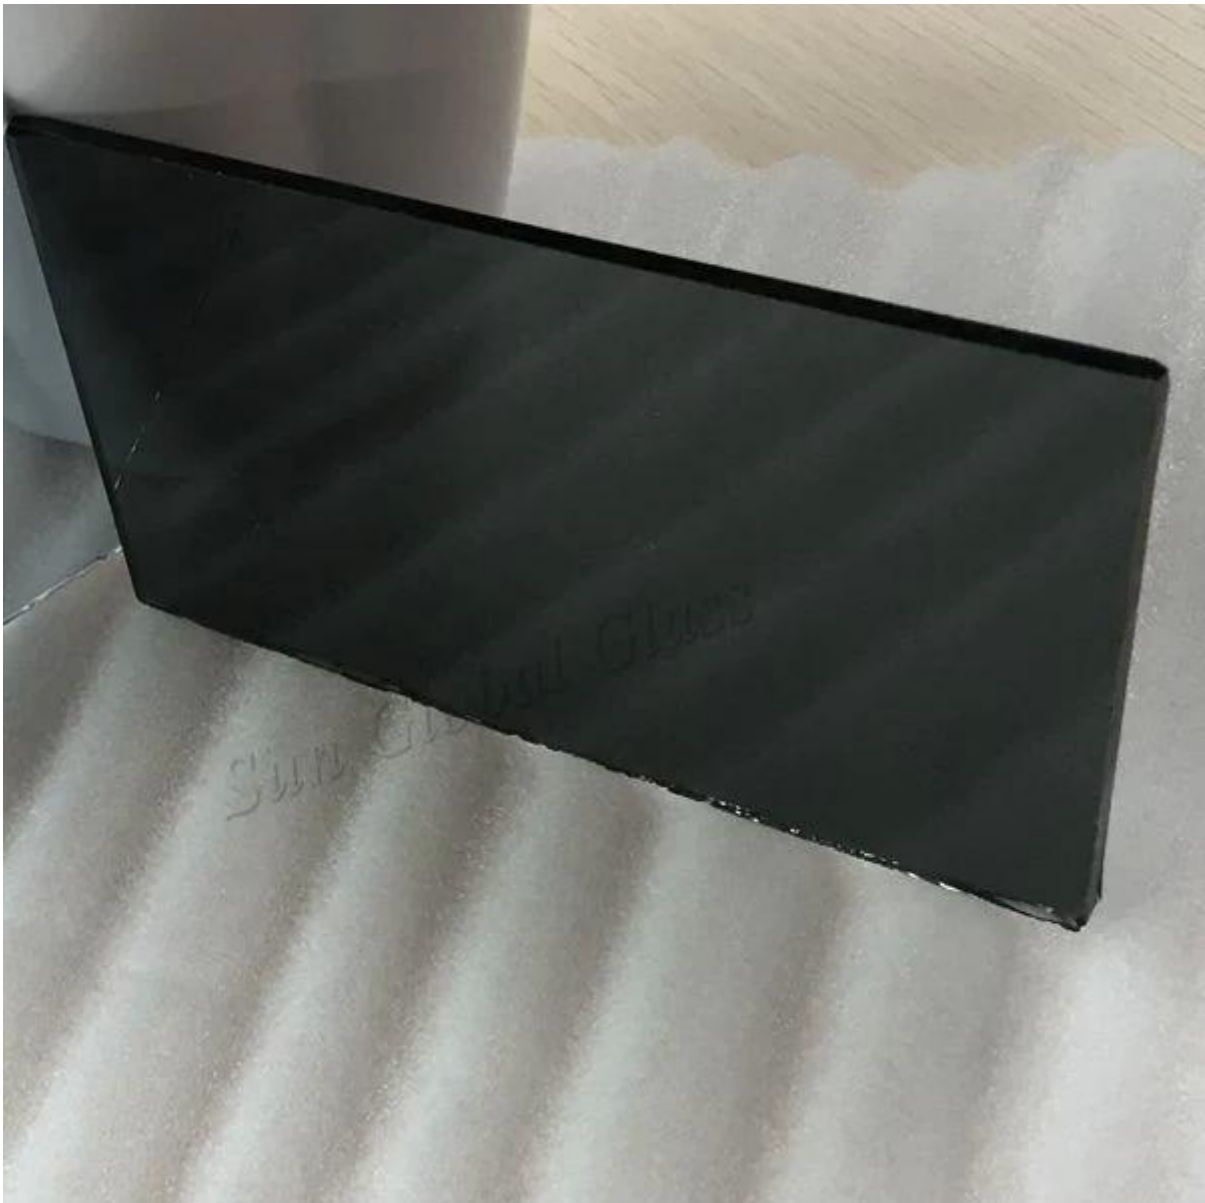

- Dark grey window glass panels
- Dark gray tempered glass table tops
- tinted dark grey glass 5.5mm thickness can be tempered, laminated, and insulated. Thus it can apply to glass wall, glass facade, glass railings, glass balustrade, glass balcony, glass partition, glass table tops.
- Gray glass louver sheets
- ...

Details for 5.5MM Dark Grey Tinted Glass:

Product Pictures