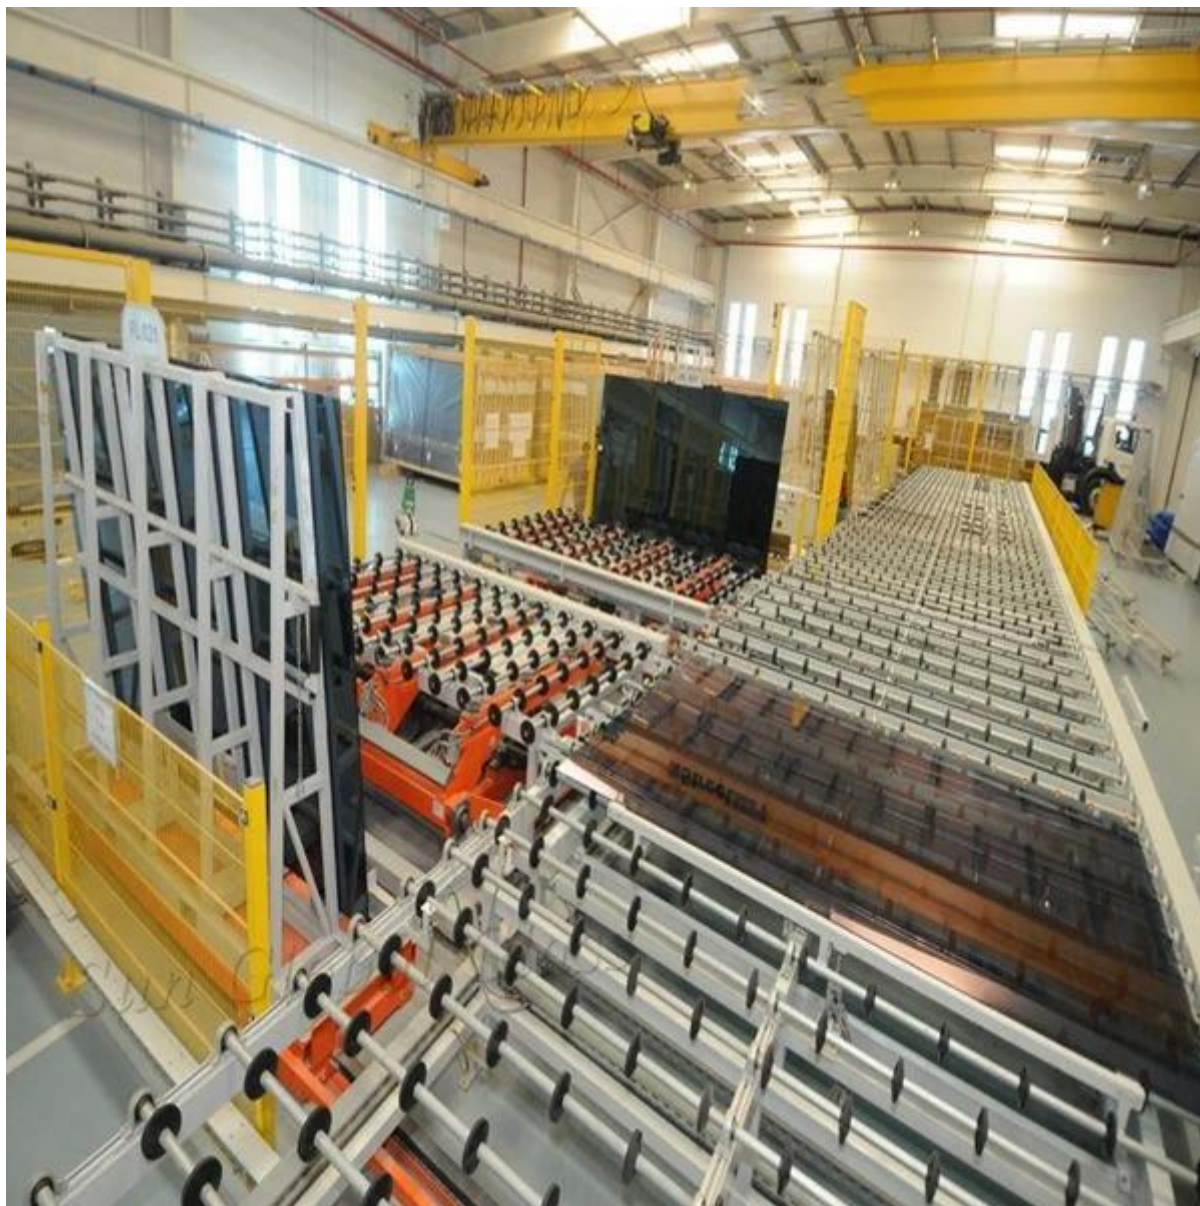

#### **Product Pictures**

**Production Lines:**

**Package and Loading:**

**We promise you that that you always can have high quality 5.5MM Tinted Glass Dark Grey with the most efficiency delivery time.**