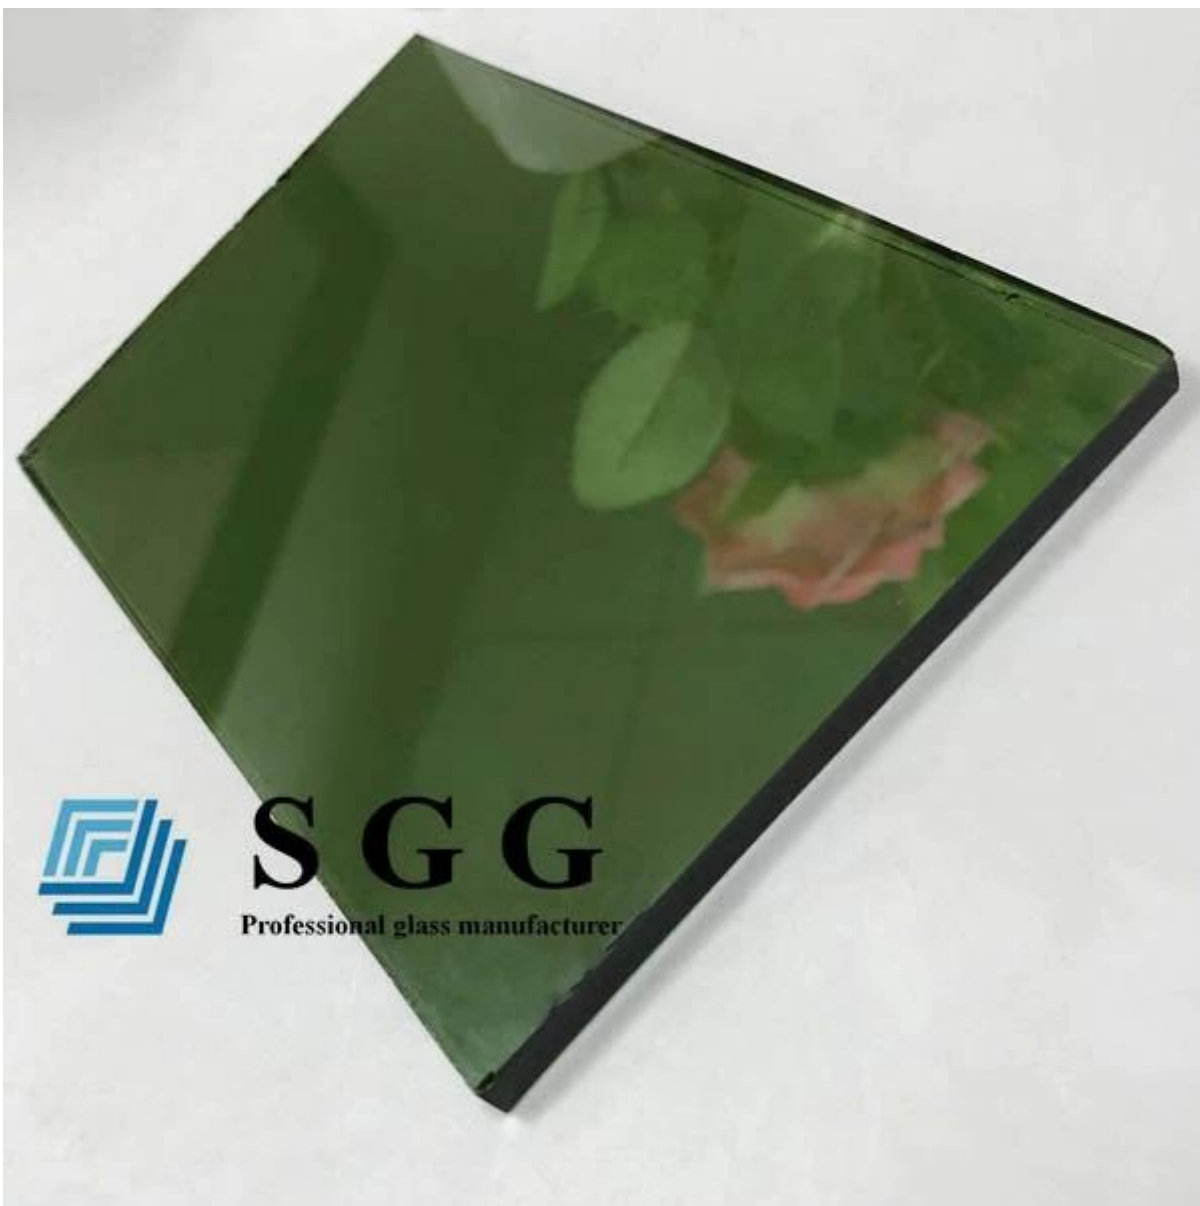

SGG

Professional glass manufacturer