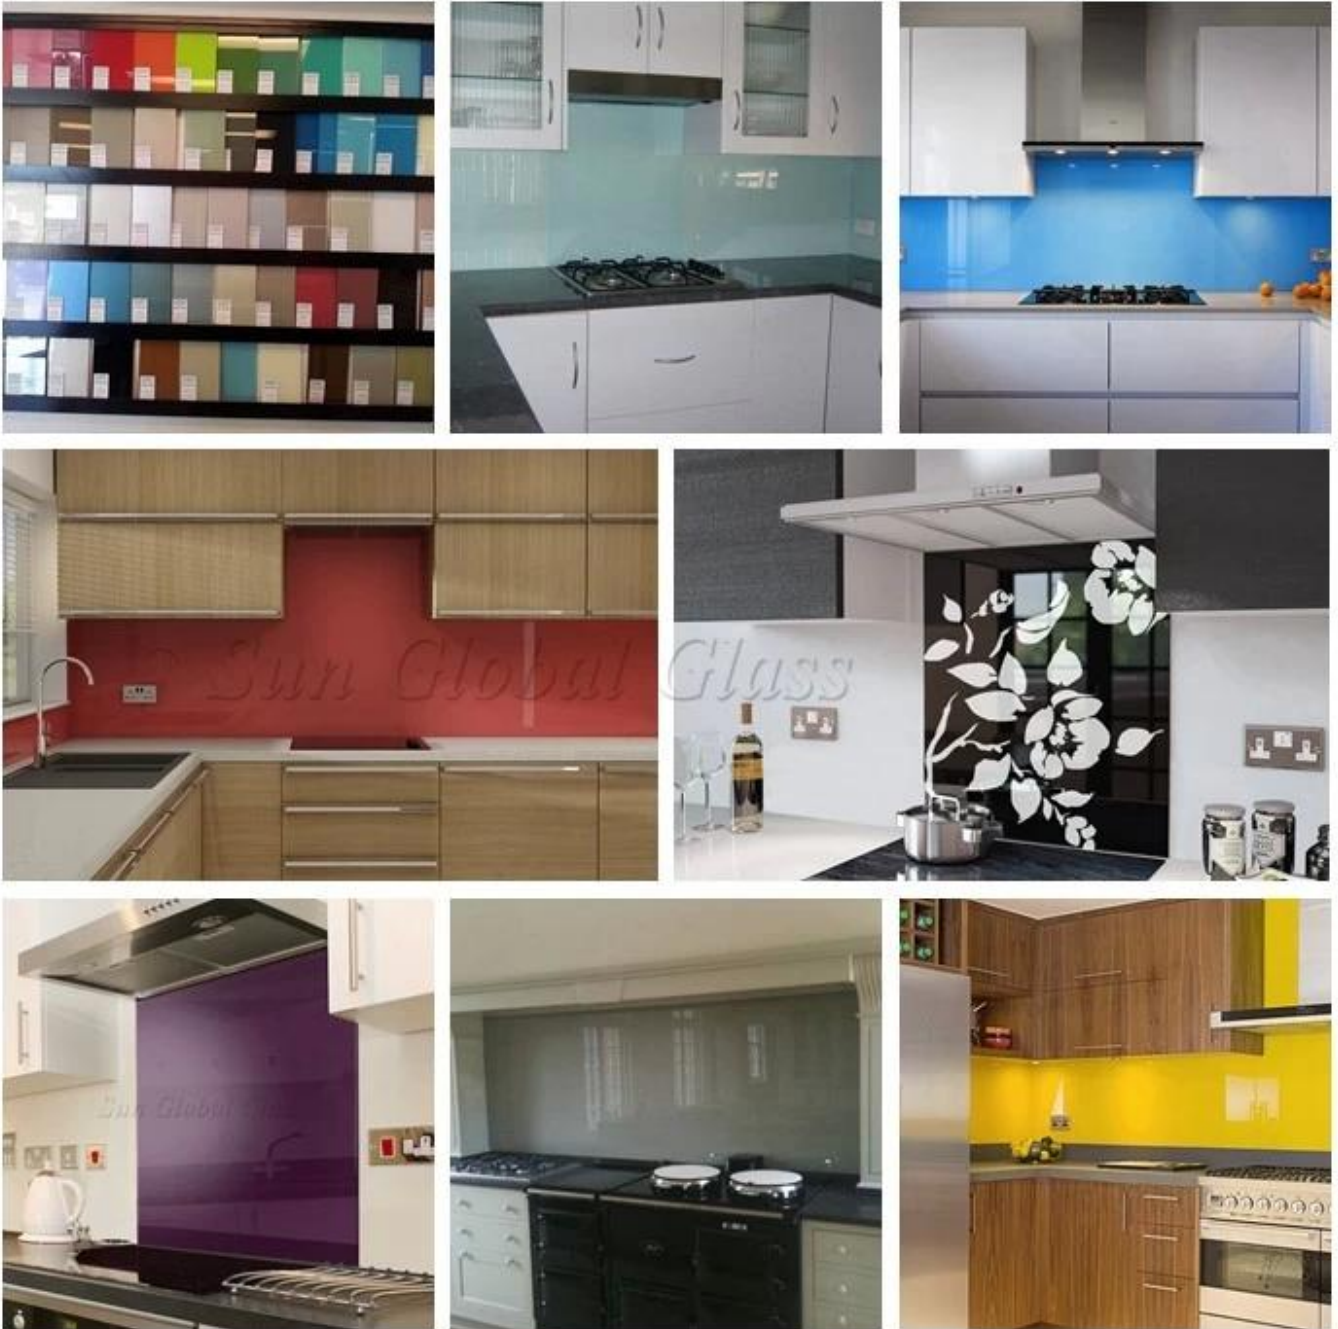

Certifications: GB15763.2, CCC, EN12150, BS6206

Quality Control:

Our splash board glass meet following quality standard:

- 1.6mm painted kitchen splash board glass meet GB15763.2 China safety glass standard.
2. 6mm painted kitchen splash board glass meet EN 12150 CE European safety glass standard.
3. 6mm painted kitchen splash board glass meet Chinese Safety Glass Compulsory Certification (CCC)
4. 6mm painted kitchen splash board glass meet China Quality Standard BS6206.