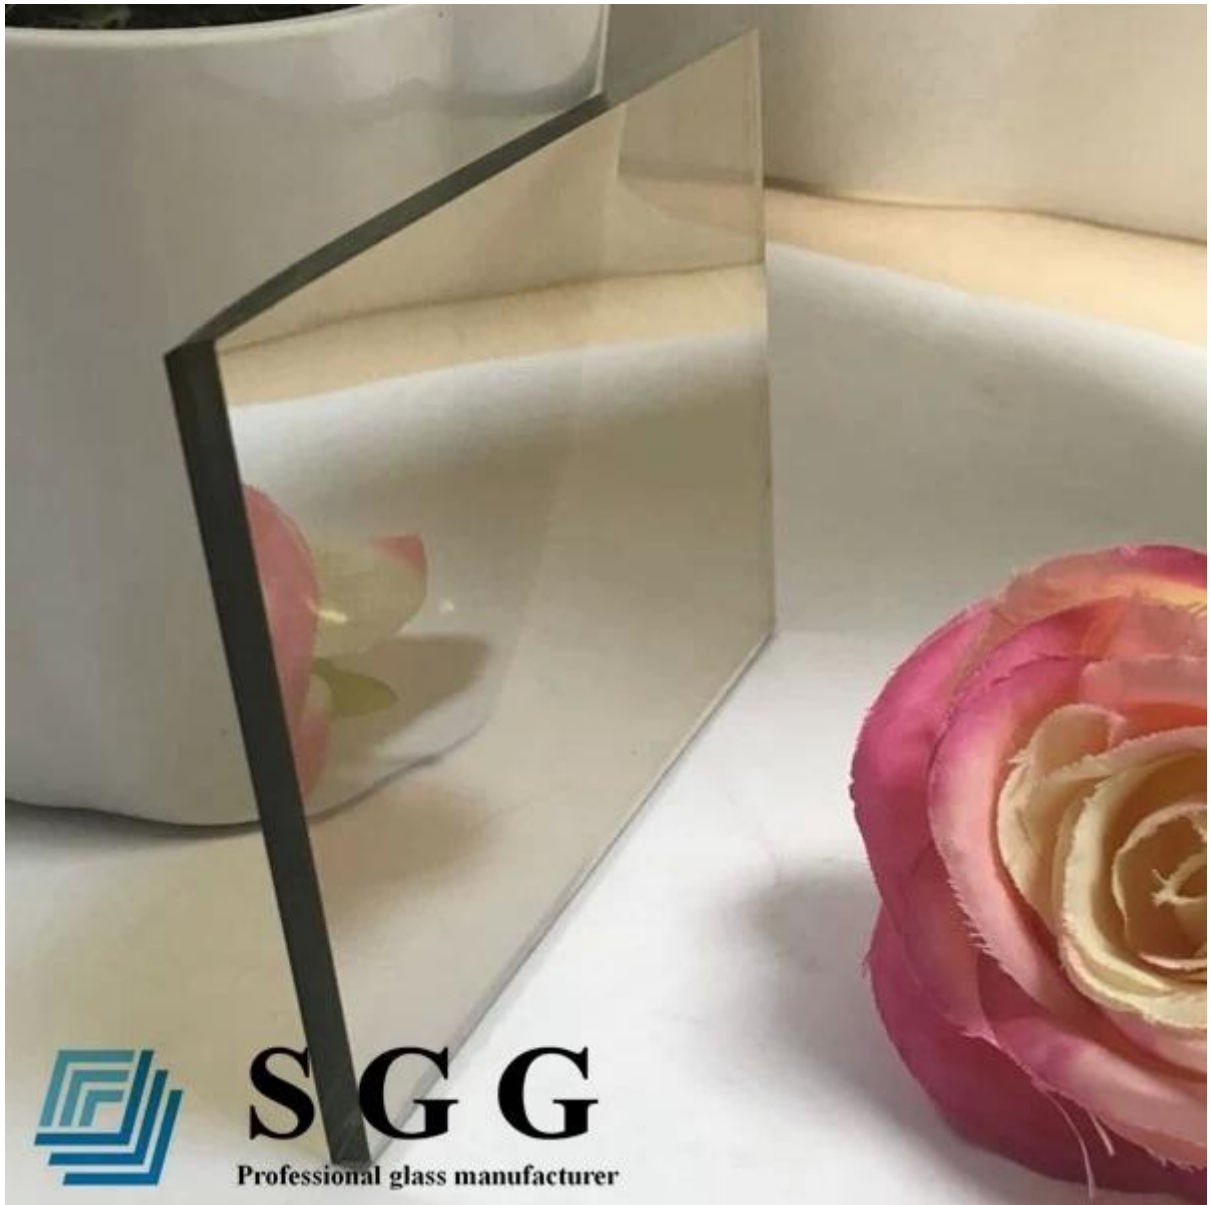

SG G

Professional glass manufacturer