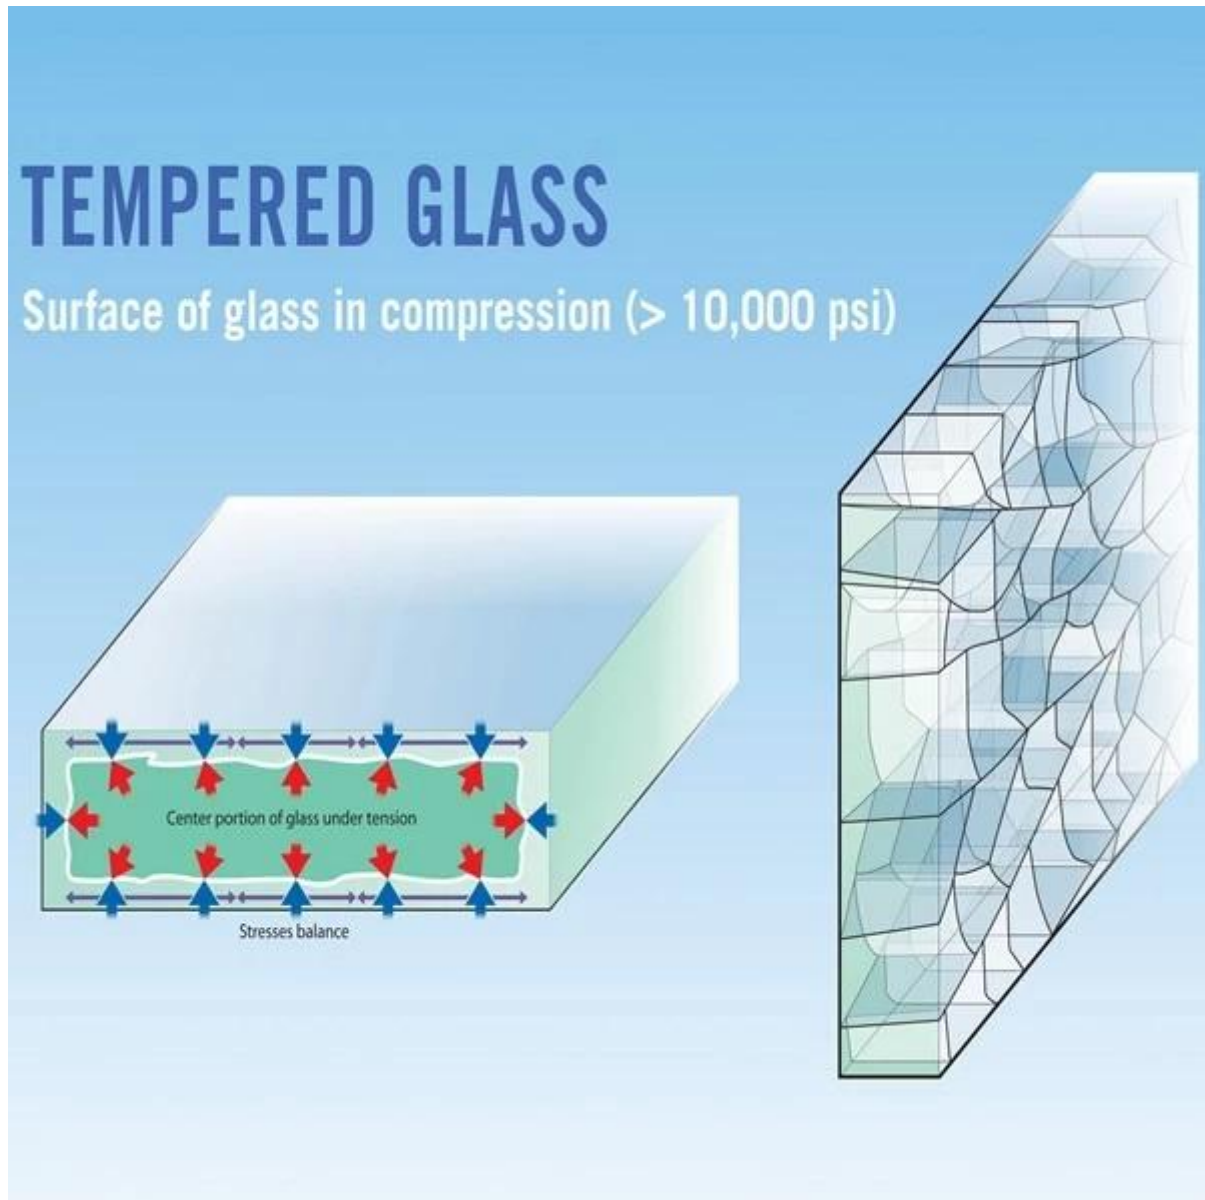

SGG 8MM Clear Tempered Glass--Have transparent surfaces and stability quality

8MM Clear Tempered Glass also referred as **8MM Clear Toughened Safety Glass**. It is made by heating the [clear float glass](#) up to a certain degree then underwent a process of sudden cooling, through this process, the stress inside the glass is changed, the mechanical intensity is strengthened and the stability is built up. This treatment is in order to increase its strength and resistance to impact. That is why toughened glass is approximately five times more resistant than 8mm clear anneal glass.

8MM Transparent Tempered Glass Specification:

- Max size: 3300mm*8000mm
- Mini size: 150mm*300mm
- Shape: can produce customized design, according to CAD drawings.
- Edge works: polished edge, beveled edge, round corner, safety corner, etc.
- Packing: each glass is separated by corks; seaworthy durable wooden case with foam protection inside
- Production time: 7 days after deposit payment received

8MM Transparent toughened Glass Advantages:

- Five time more resistance to breakage than 8mm float glass.
- If breakage is occurred, there is far less risk of injury from broken pieces, compare to normal glass.
- Fast delivery