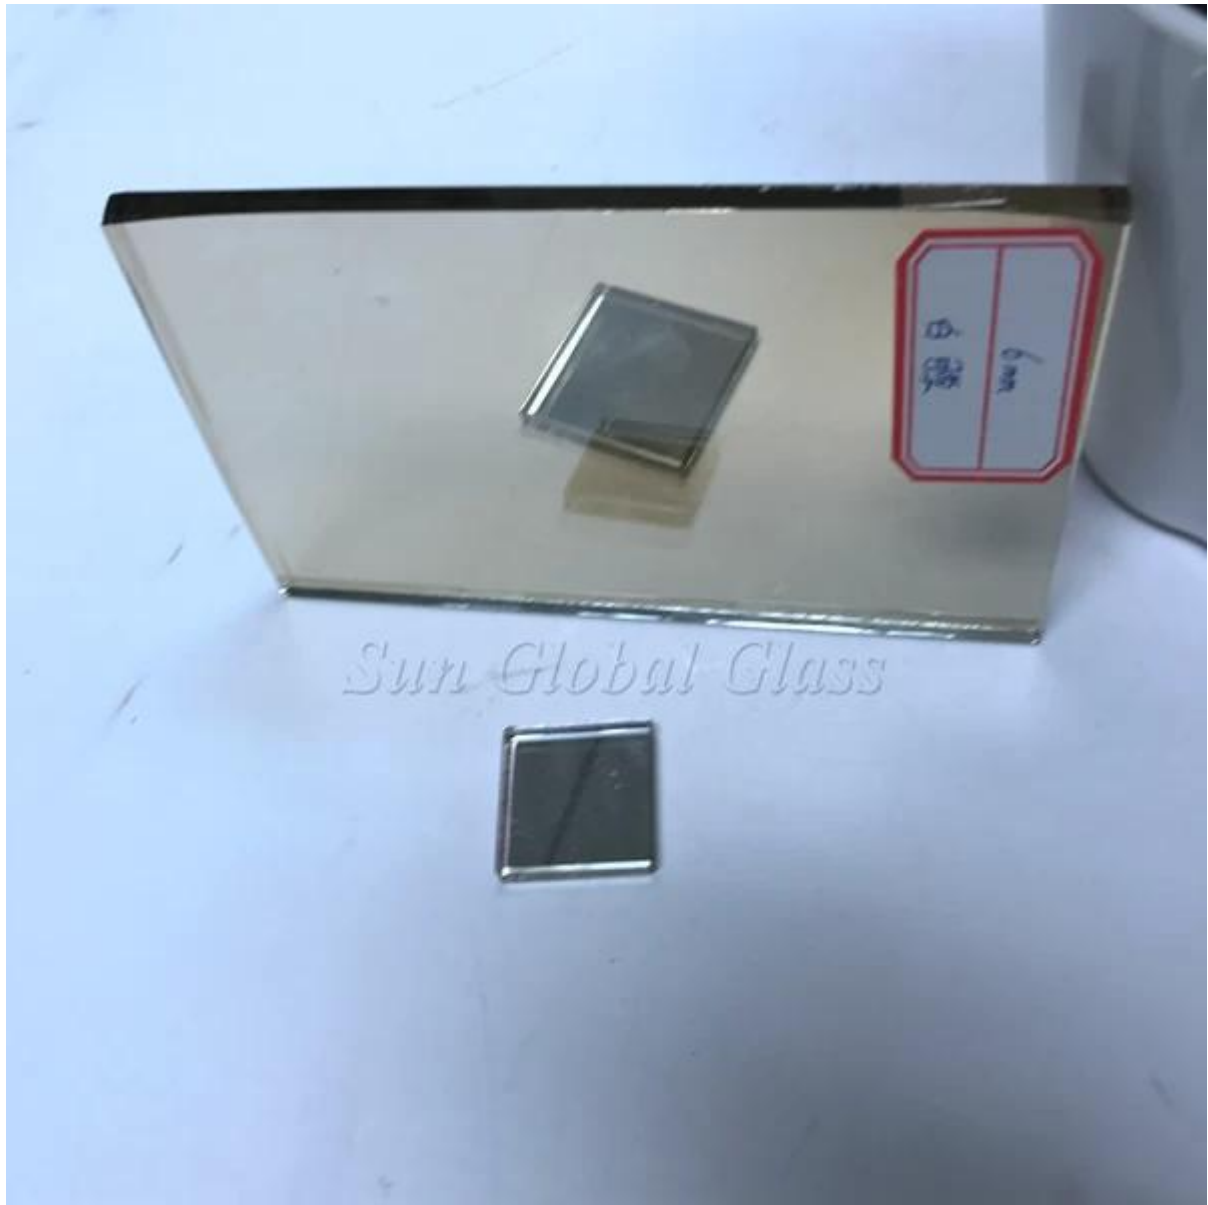

Production line: