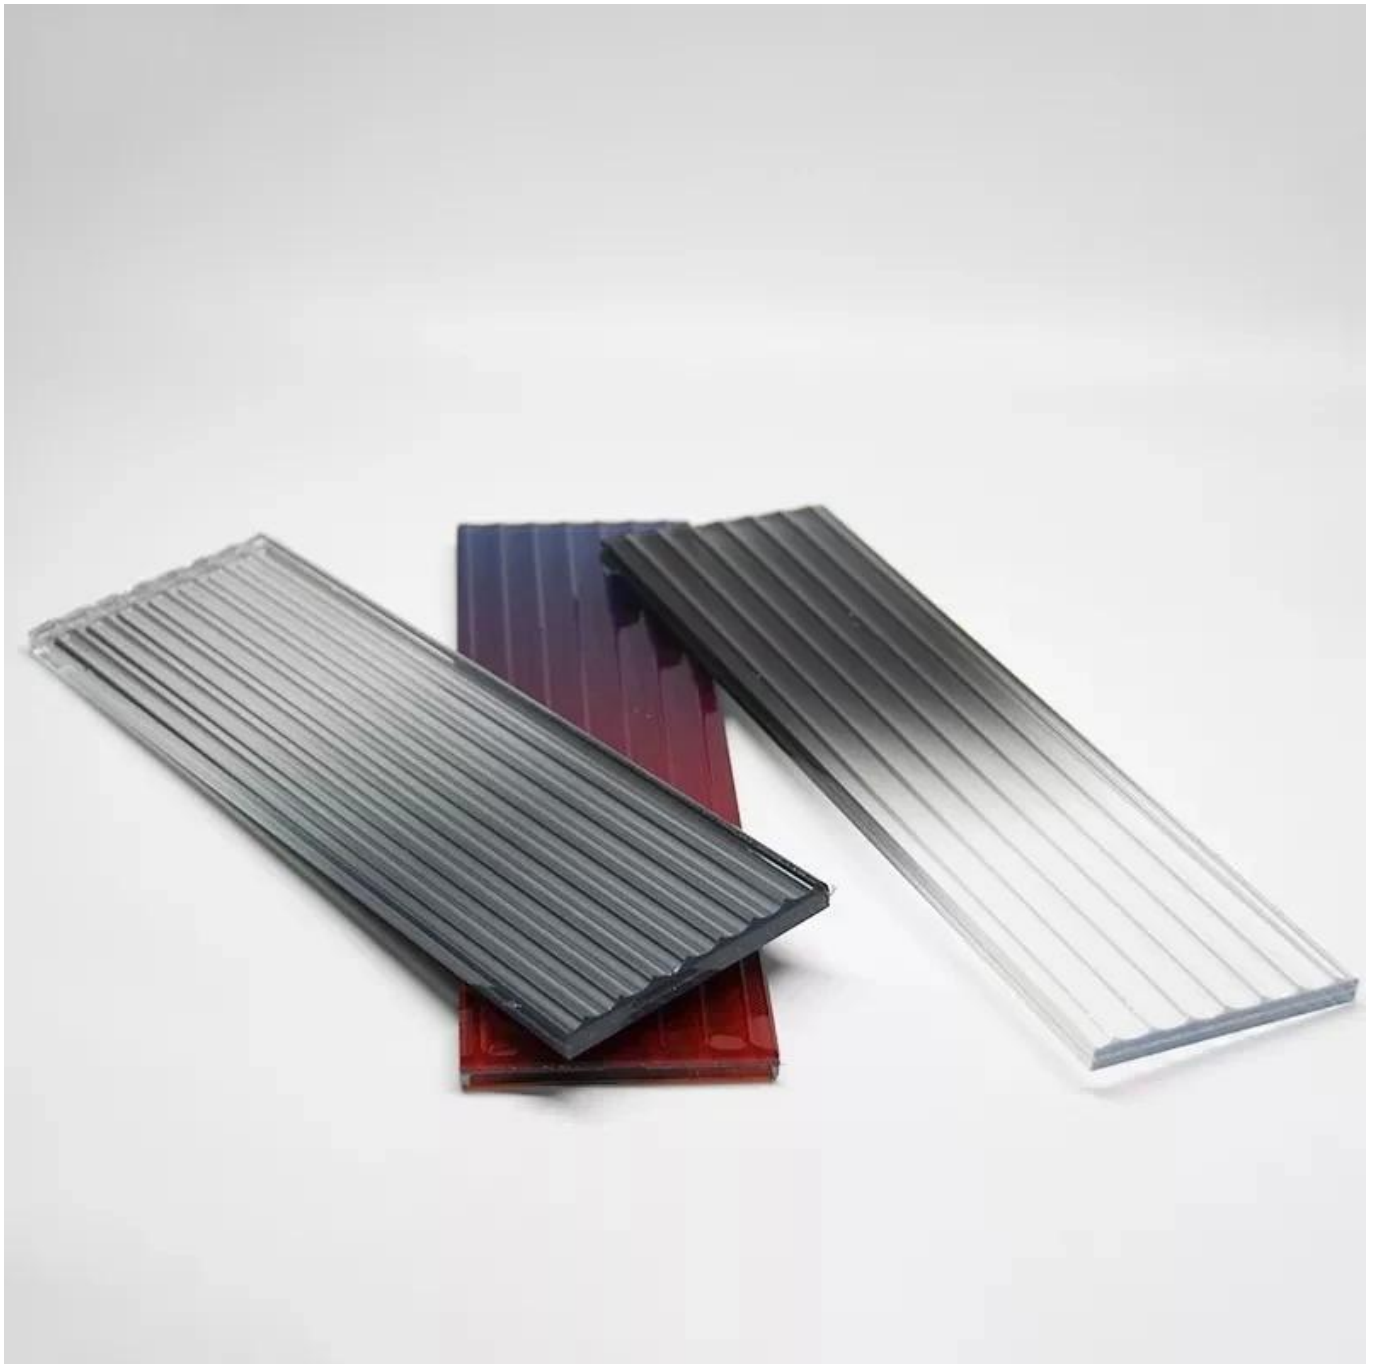

Products Description

Item	Glass Type	Material option	Thickness(mm)	PVB/EVA/SGP thickness(mm)	Remark	
Decoration Glass	Painted glass	Clear tempered	3-25 or customize/		All can be tempered	
		Low iron/Ultra clear glass	3-25 or customize/			
		Frosted glass	3-25 or customize/			
		Acid etched glass	3-25 or customize/			
		Patterned glass	5 or customize /			
	Enamelled glass	Clear tempered	3-25 or customize/			
		Low iron/Ultra clear glass	3-25 or customize/			
	Frosted glass	Clear glass	3-25 or customize/			
		Low iron/Ultra clear glass	3-25 or customize/			
		Tinted glass	3-19 or customize/			
	Acid etched glass	Acid etched glass	3-25 or customize/			
	Mirror glass	Mirror glass	5,8 or customize /			Can be tempered
	Patterned/Figured glass	pattrened/figured glass	5 or customize /			
	Hot bending glass	Clear glass	5-25 or customize/			
		Low iron/Ultra clear glass	5-25 or customize/			
tinted glass		5-25 or customize/				
Wired laminated glass	Clear glass	3-25 or customize	0.38,0.76,1.14up			
	Low iron/Ultra clear glass	3-25 or customize	0.38,0.76,1.14up			
	Tinted glass	3-25 or customize	0.38,0.76,1.14up	All can be tempered		