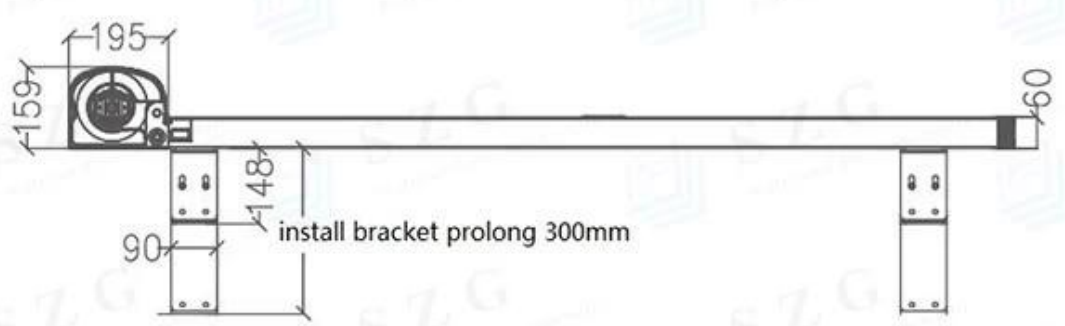

Details

1. The rope is made of imported DUPONT material, which will prolong its useful life and lift weight of 200kg or more.
2. The rope reel can make slot and motor position form in line—ensure its strength and stability.
3. It looks simple and elegant—with sealed waterproof cover—closed cavity in transverse and vertical to ensure guide track's strength.
4. The design is simple—aluminum castings form completely.
5. Diameter 85mm big tube, which is supported by 360° inner groove—keeps the fabric cloth more smooth.
6. Use air pressure rod tension sensor instead of spring, it is fatigue-resistant—it can work for a long time without noise.

guide rope

The rope is made of imported DUPONT materials, which will prolong its useful life and lift weight of 200kg or more.

rope reel

Slot and motor position form in line, ensure its strength and stability.

guide track

It looks simple and elegant, with sealed waterproof cover, closed cavity in transverse and vertical to ensure guide track's strength.

back cover

The design is simple, aluminum castings form completely.

Structural Size

oasisawning.en.alibaba.com

standard installation

pro-long bracket installation

Functions

1. Main components: back cassette, front tube, left guide and right guide
2. Sliding guide makes the awning more stable and durable.
3. The awning fix outdoor , can resist UV ray and reduce indoor temperature.
4. The awning offer comfortable indoor lighting while does not block outdoor sight viewing, it is a perfect combination of outdoor and indoor
a When close, fabric is retracted into the cassette to avoid dust pollution.