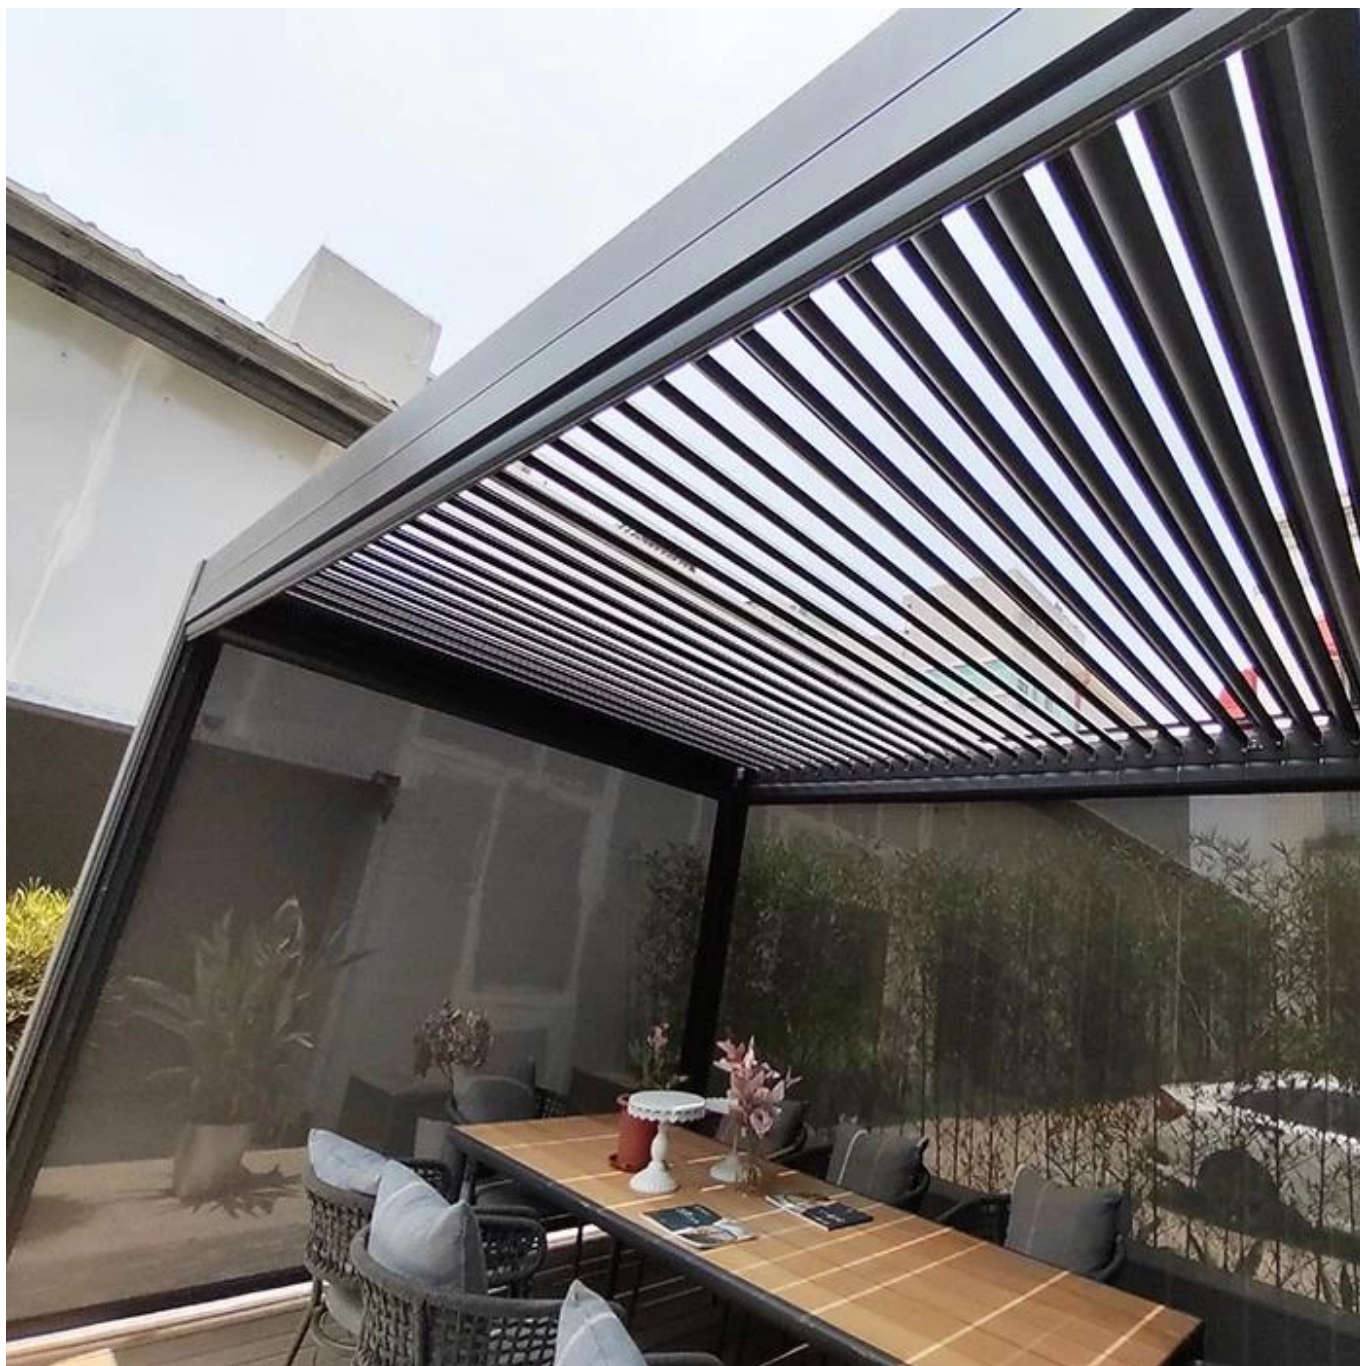

## Motorized Louvered Pergola with Side Curtain

High-end motorized louvered roof, made of aluminum structure with insulated aluminum panels, offers outstanding comfort in cold and hot seasons. Pergola Roof Louvered withstands greater snow loads and strong winds and can still admit light and air. It is a great application for your balcony, patio, terrace, or restaurant etc.

**Details of Louvered Pergola**

## Features

Control your exposure to the sun.

Spend more time relaxing outside.

Remote control makes opening and closing the system a breeze.

Increase your home's value.

Stronger than a retractable awning.