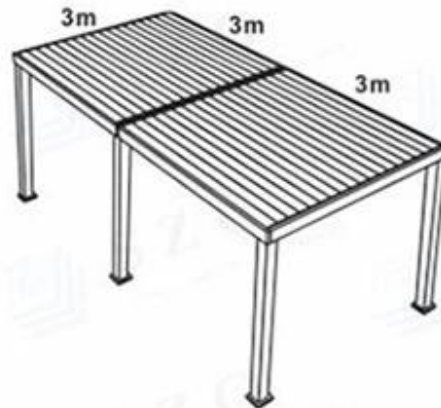

Installation Combinations

3m*4m

3m*6m

3m*8m

6m*6m

Applications

Garden

Balcony

Patio

Terrace

Courtyard

Alfresco dining