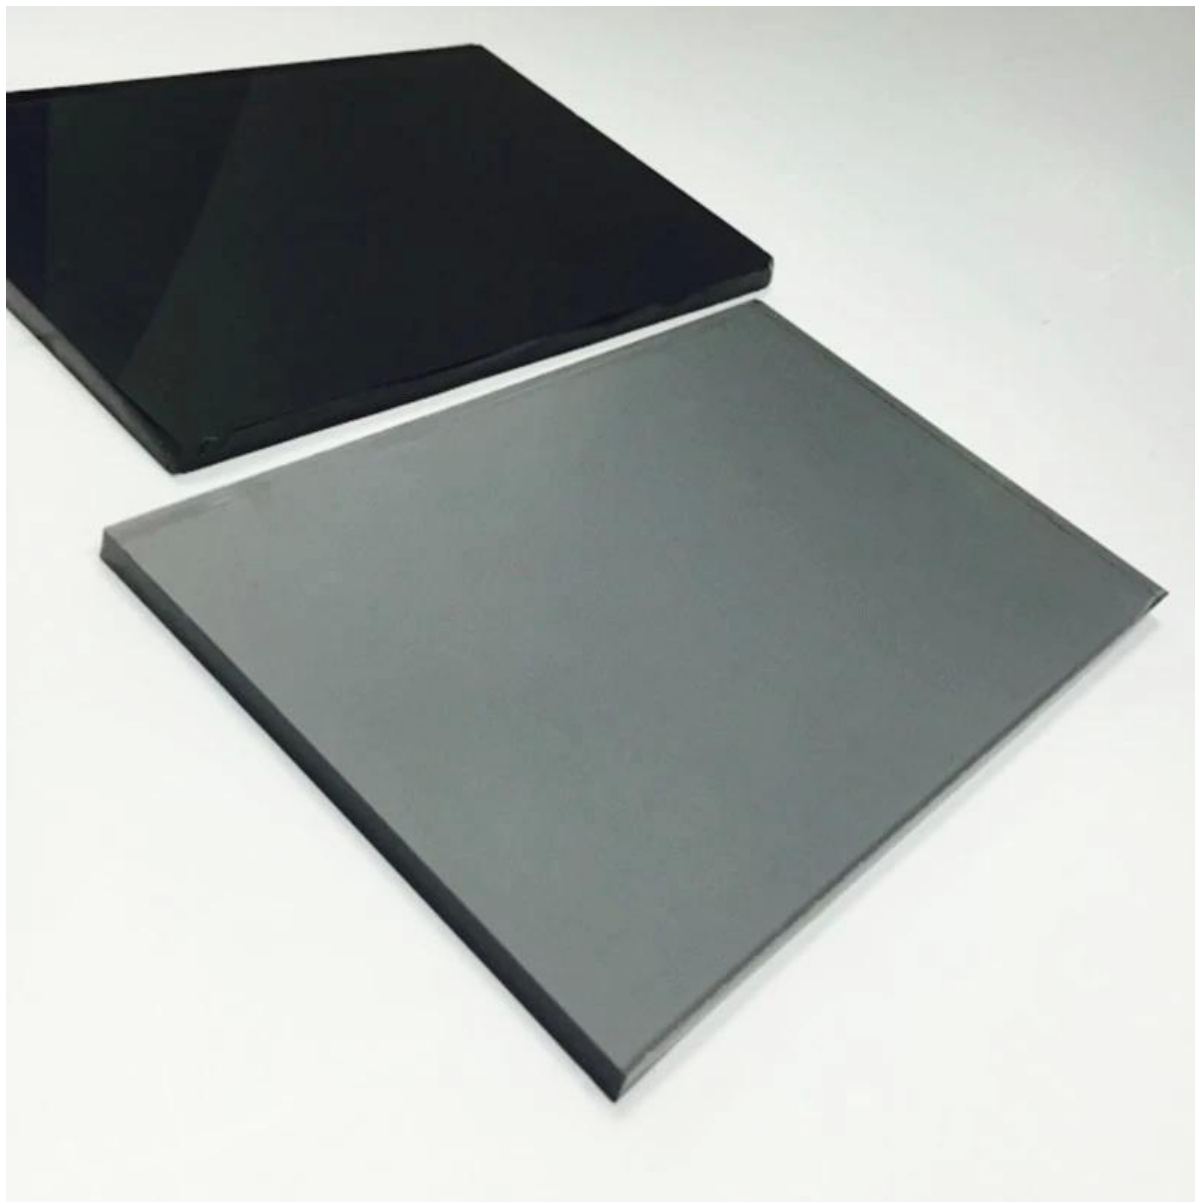

Performance of euro grey float glass 6mm:

Item	Thickness	Visible Light Transmittance	Visible Light Reflectance	UV Light Transmittance	Direct Sunlight Transmittance	Direct Sunlight Reflectance	Total Solar Transmittance	Shdowing Coffecient (SC)	SHGC	K Value (Summer Daytime)	K Value (Winter Night)
Euro Bronze	5 mm	51.94%	6.44%	14.52%	51.78%	6.69%	62.50%	0.70	0.84	0.640	5.272
	6 mm	47.15%	6.73%	11.83%	46.87%	6.79%	58.83%	0.66	0.83	0.606	5.243
Euro Grey	5 mm	51.66%	6.36%	20.29%	49.19%	6.48%	60.63%	0.68	0.84	0.623	5.272
	6 mm	45.24%	6.06%	16.47%	42.98%	6.15%	56.11%	0.63	0.84	0.582	5.243
Dark Grey	5 mm	47.90%	6.77%	19.87%	46.96%	6.75%	58.91%	0.66	0.84	0.606	5.272
	6 mm	41.96%	6.59%	16.54%	41.37%	6.53%	54.82%	0.62	0.83	0.569	5.243
Light Blue	5 mm	71.07%	7.78%	26.60%	53.99%	6.94%	64.07%	0.72	0.654	5.272	5.843
	6 mm	67.74%	7.69%	24.13%	50.67%	6.96%	61.61%	0.69	0.632	5.243	5.808
French Green	5 mm	74.86%	8.03%	24.54%	48.75%	6.67%	60.26%	0.68	0.619	5.272	5.843
	6 mm	71.36%	7.66%	20.22%	43.72%	6.35%	56.60%	0.64	0.586	5.243	5.808

Production Lines: