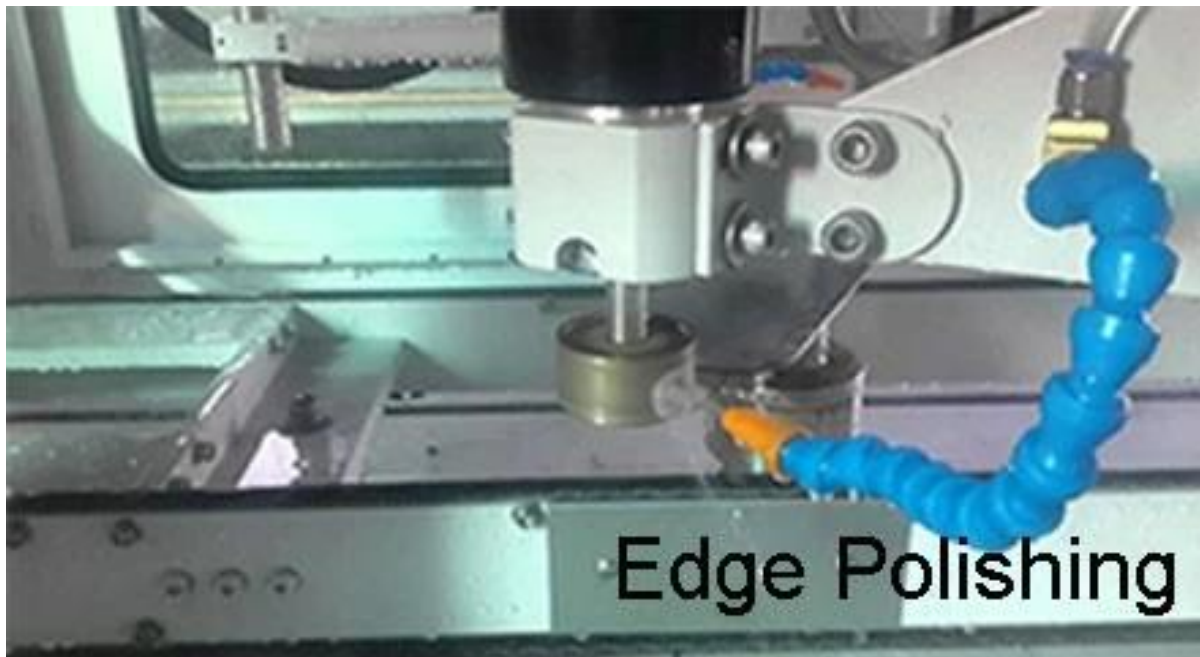

Embalagem e carregamento: