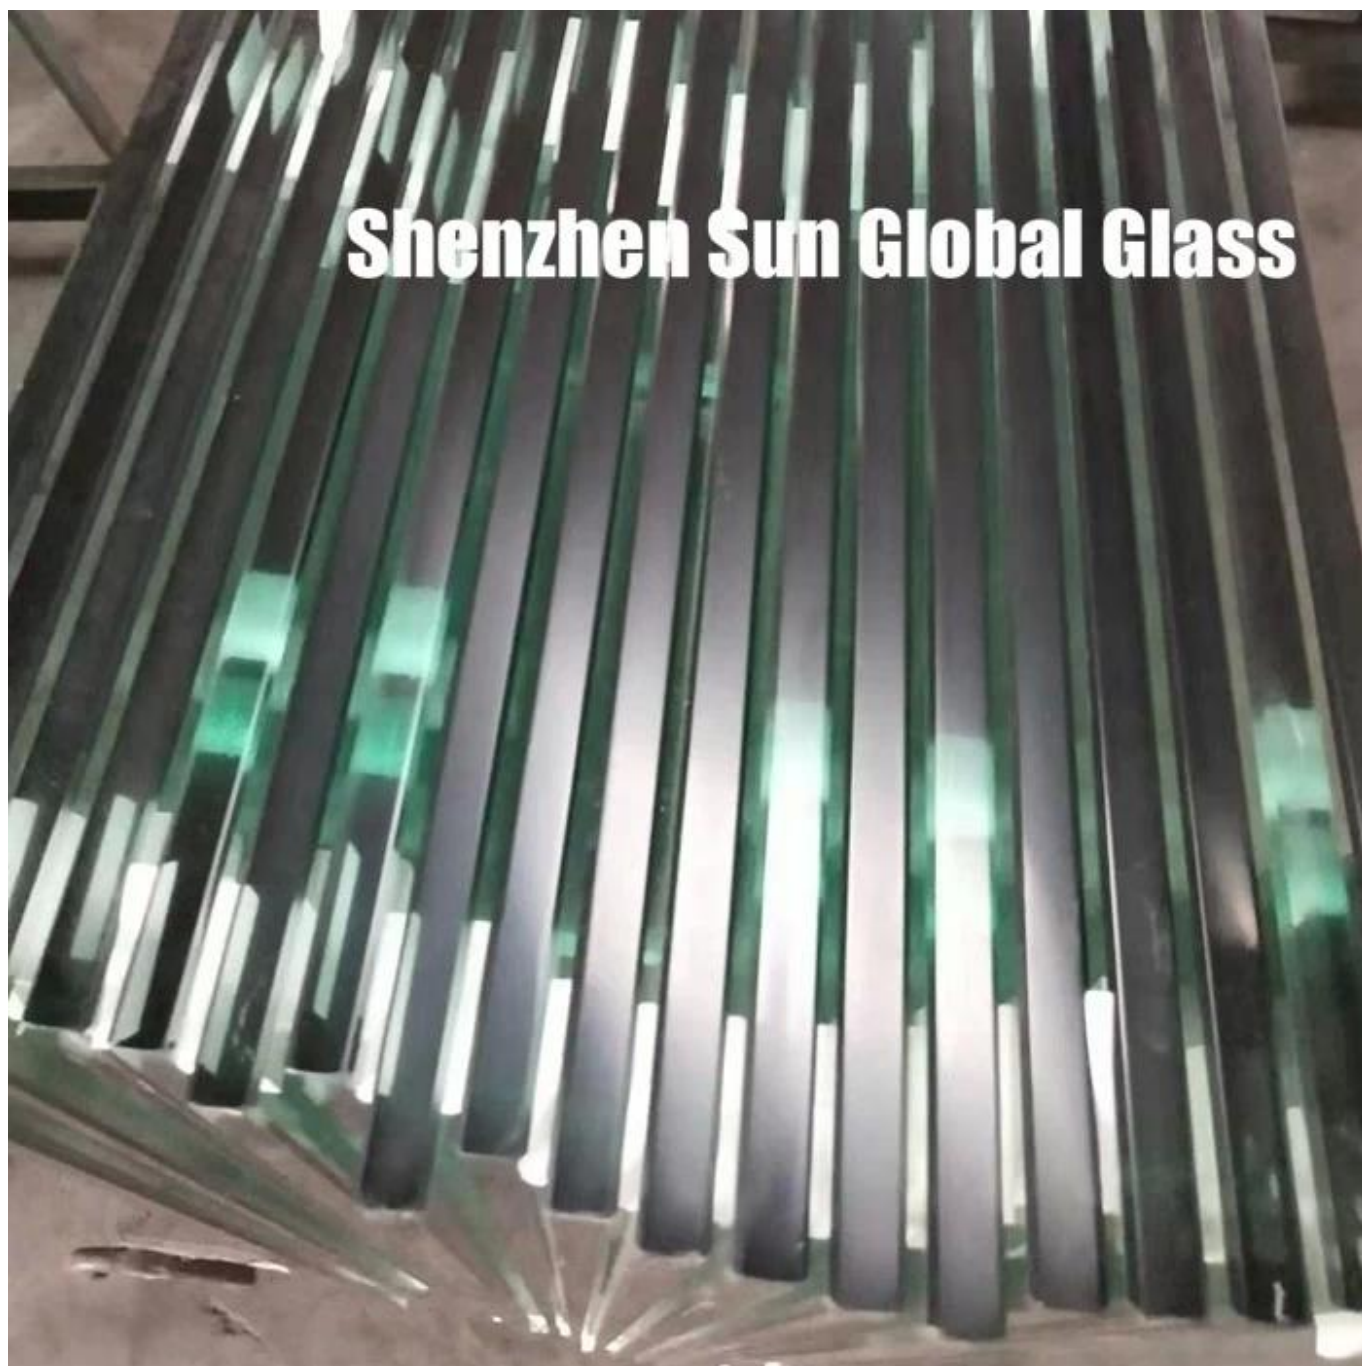

Tipo de vidro: vidro temperado, vidro laminado, vidro isolado, etc.

Espessura: cobertura de vidro temperado de 4 mm, cobertura de vidro temperado de 5 mm, cobertura de vidro temperado de 6 mm, cobertura de vidro temperado de 8 mm, cobertura de vidro temperado de 12 mm, etc.

Tamanho: tamanho personalizado com base no desenho do cliente

Características:

1. O vidro temperado do telhado é muito mais forte e duro do que o vidro temperado, pertence ao vidro de segurança.