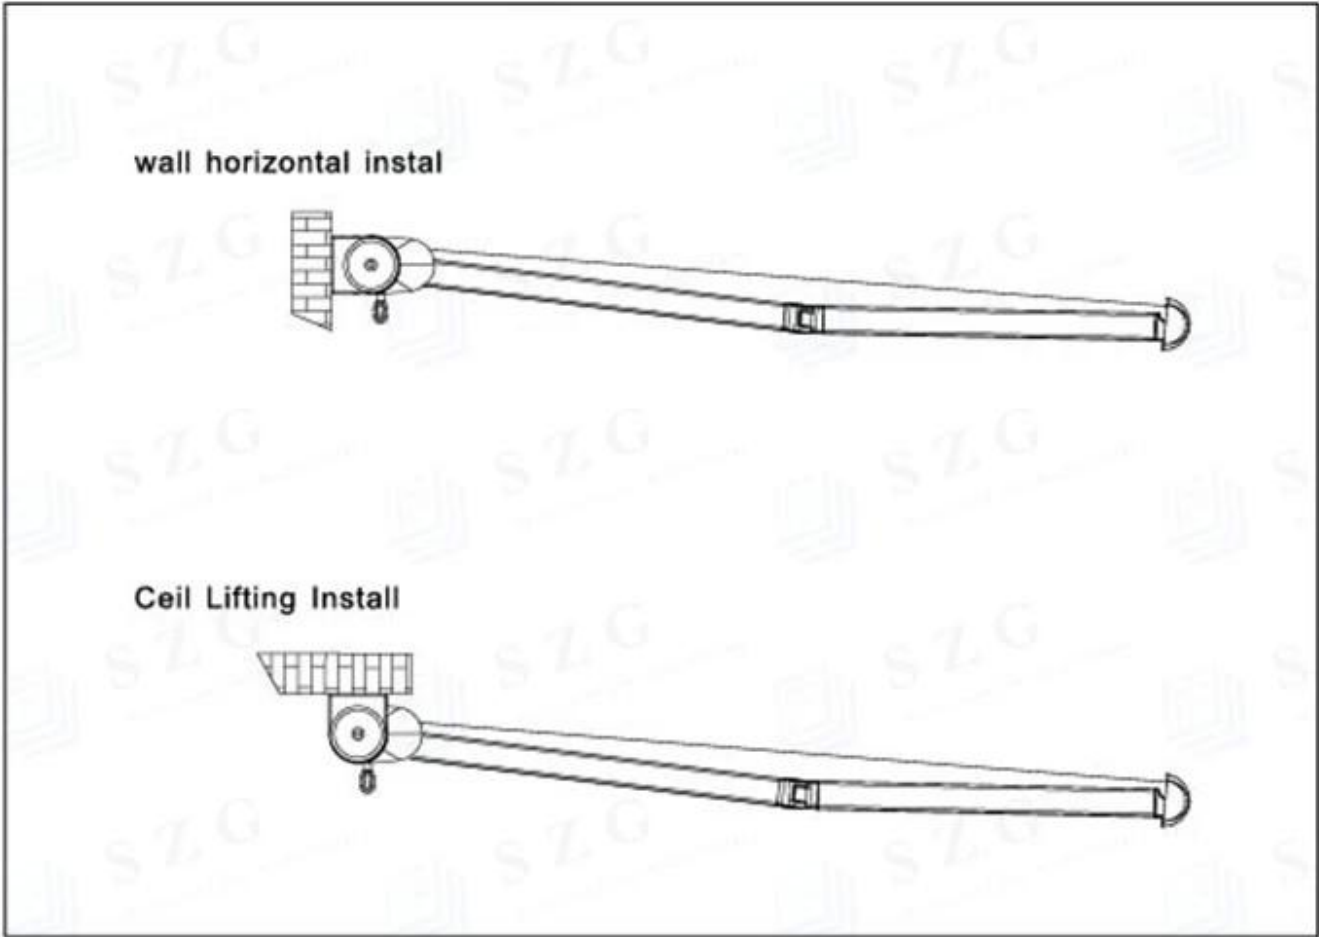

tecido

1.Dickson France Solar Tecido