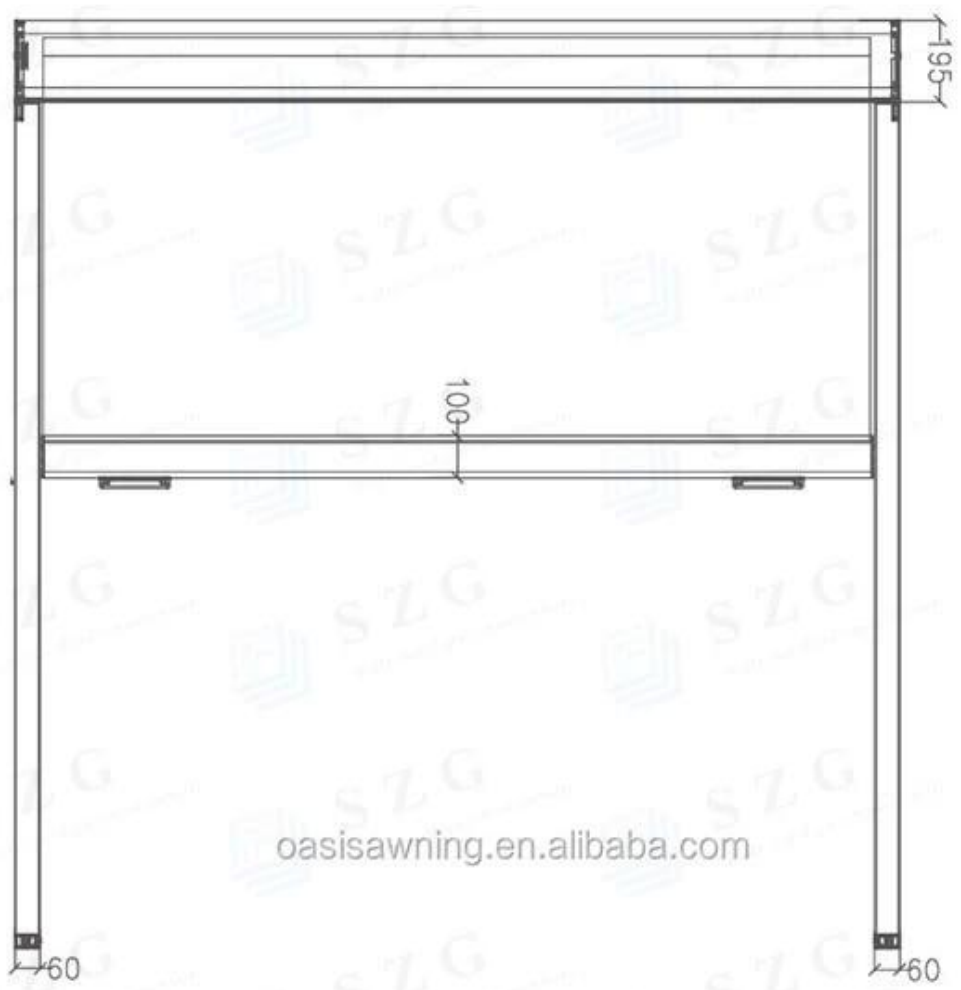

oasisawning.en.alibaba.com

standard installation

pro-long bracket installation