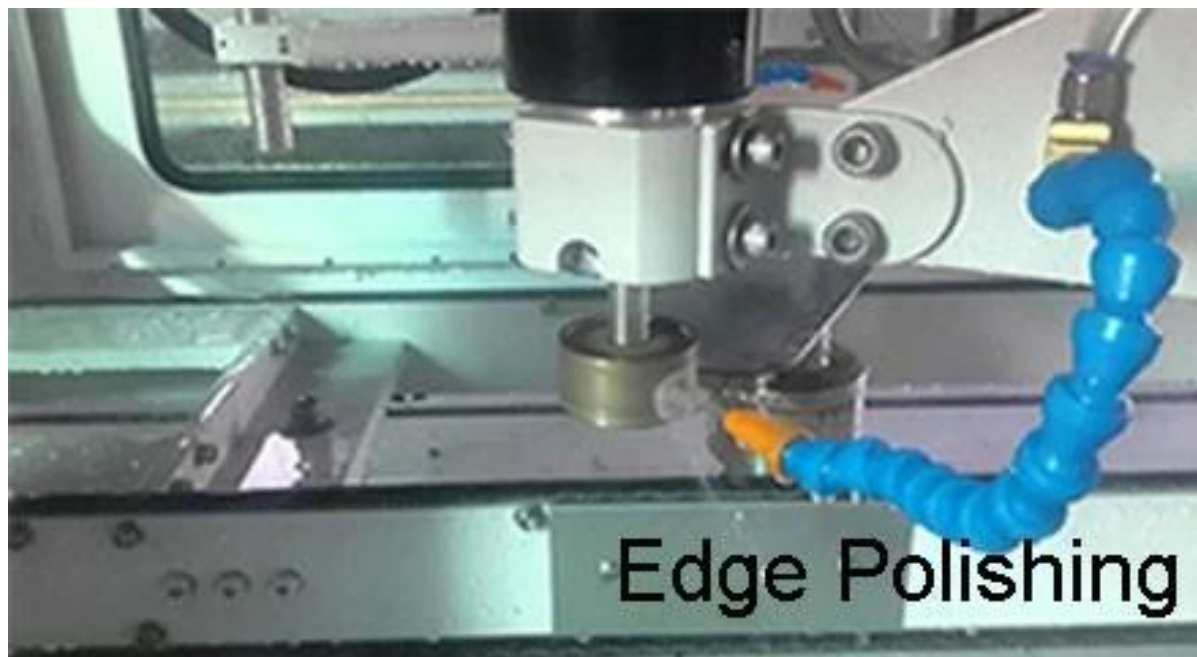

Пакет и загрузки: