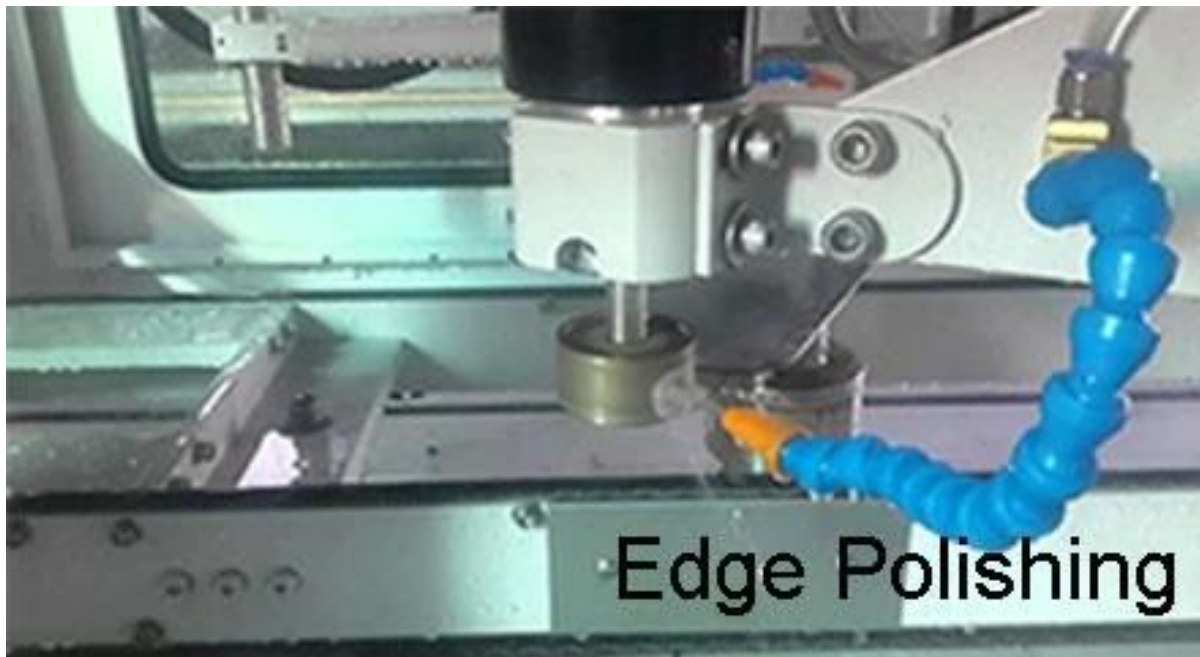

Упаковки и погрузки: